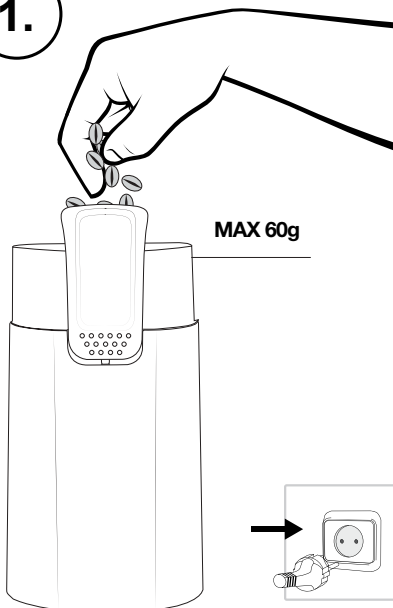

gorenje

Life Simplified

COFFEE GRINDER

SMK 150WI

1.

2.