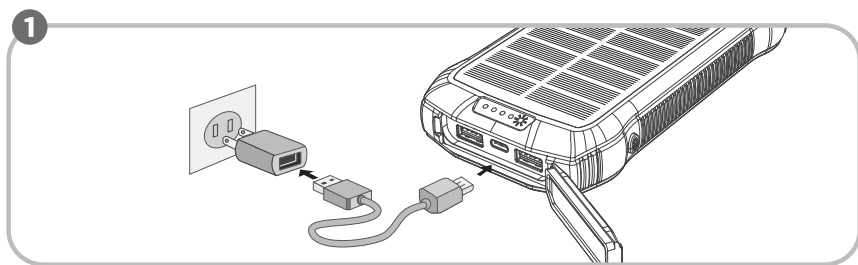

Activation/Deactivation: Double-click the power button to enter low-current mode (indicated by cycling flashing battery indicators). Double-click again to exit.

4. Charging the Power Bank

Via Power Adapter: Use a certified charging cable and plug it into the power bank's input port.

Connect the USB plug of the cable to your phone's power adapter.

During charging, the LED battery indicators will flash. Once fully charged, all four LED lights will remain solid. Please disconnect the power supply once the device is fully charged.

Caution: If you notice any swelling or leakage of the power bank during use, stop using it immediately.

Via Solar Power: Use the solar panel for charging under natural sunlight (try to avoid high temperatures; the solar panel works best in sunny conditions).

When charging via sunlight, the solar charging indicator will light up to show that solar power is being used.

Notice: The speed of solar charging depends on various factors such as the power of the solar panel, weather conditions, and time of day. Under optimal conditions (daytime with clear skies), the solar energy output is approximately 300mA/h at 25°C.