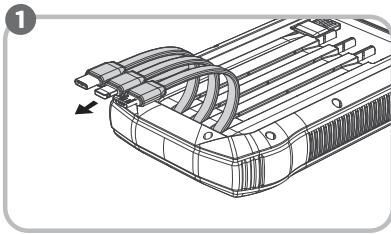

5. Powering Digital Devices such as Smartphones and Tablets

Verify the Charging Voltage: Ensure the voltage output of your power bank matches the voltage required by your digital device. When charging, the LED indicators will confirm the correct charging status. Disconnect the power supply when the device reaches full charge.

Note: If the power bank's battery level is low, the indicator will begin flashing. At this point, it will no longer supply power to your device. Be sure to recharge the power bank promptly to avoid running out of power.