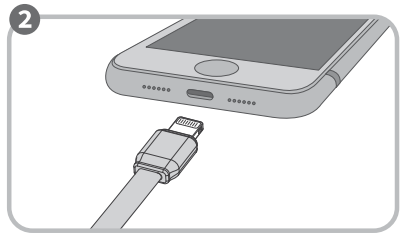

5. Powering Digital Devices such as Smartphones and Tablets

Verify the Charging Voltage: Ensure the voltage output of your power bank matches the voltage required by your digital device. When charging, the LED indicators will confirm the correct charging status. Disconnect the power supply when the device reaches full charge.

Note: If the power bank's battery level is low, the indicator will begin flashing. At this point, it will no longer supply power to your device. Be sure to recharge the power bank promptly to avoid running out of power.