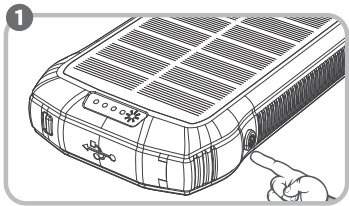

Setup Guide

1. Indicator Light

Single short press: Displays the remaining power bank capacity. The 4 LED battery indicators indicate the battery status as follows:

Power Indicator: ● Light ON ● Light OFF	Remaining Power
● ● ● ●	0%
● ● ● ●	1%-25%
● ● ● ●	25%-50%
● ● ● ●	50%-75%
● ● ● ●	75%-100%

First indicator light: The first indicator light will turn on to indicate the power bank is charging or discharging quickly.

2. LED Flashlight

To activate the LED flashlight: Press and hold the power button for 4 seconds. The light offers 4 modes: High, Low, SOS, and Strobe.

To deactivate: Press and hold the button again to turn the flashlight off.

3. Definition and Purpose of Low-Current Mode

Function Definition: Low-current mode (also known as trickle charging mode) is designed for devices with low power needs, such as Bluetooth earphones, smartwatches, and fitness trackers. In this mode, the power bank prevents auto-shutdown when charging small devices by continuously supplying power with currents below 100mA.

Compatible Devices: Yes, Bluetooth earphones, TWS earphones, IoT devices, LED lights, and electronics that charge with currents under 100mA.