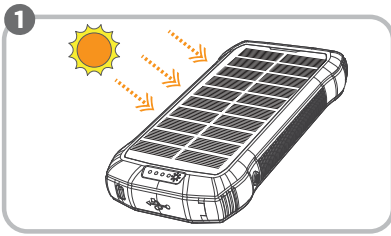

4. Charging the Power Bank

Via Power Adapter: Use a certified charging cable and plug it into the power bank's input port.

Connect the USB plug of the cable to your phone's power adapter.

During charging, the LED battery indicators will flash. Once fully charged, all four LED lights will remain solid. Please disconnect the power supply once the device is fully charged.

Caution: If you notice any swelling or leakage of the power bank during use, stop using it immediately.

Via Solar Power: Use the solar panel for charging under natural sunlight (try to avoid high temperatures; the solar panel works best in sunny conditions).

When charging via sunlight, the solar charging indicator will light up to show that solar power is being used.

Notice: The speed of solar charging depends on various factors such as the power of the solar panel, weather conditions, and time of day. Under optimal conditions (daytime with clear skies), the solar energy output is approximately 300mA/h at 25°C.