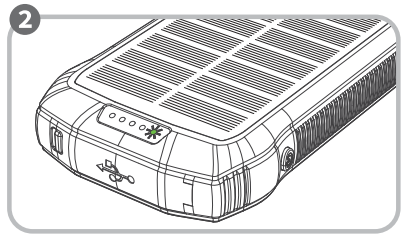

5. Powering Digital Devices such as Smartphones and Tablets

Verify the Charging Voltage: Ensure the voltage output of your power bank matches the voltage required by your digital device. When charging, the LED indicators will confirm the correct charging status. Disconnect the power supply when the device reaches full charge.

Note: If the power bank's battery level is low, the indicator will begin flashing. At this point, it will no longer supply power to your device. Be sure to recharge the power bank promptly to avoid running out of power.