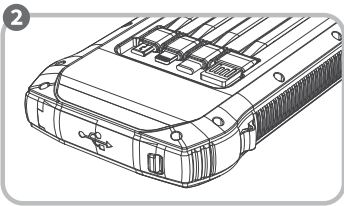

Setup Guide

1. Indicator Light

Single short press: Displays the remaining power bank capacity. The 4 LED battery indicators indicate the battery status as follows:

Power Indicator: ● Light ON ● Light OFF	Remaining Power
● ● ● ●	0%
● ● ● ●	1%-25%
● ● ● ●	25%-50%
● ● ● ●	50%-75%
● ● ● ●	75%-100%

First indicator light: The first indicator light will turn on to indicate the power bank is charging or discharging quickly.

2. LED Flashlight

To activate the LED flashlight: Press and hold the power button for 4 seconds. The light offers 4 modes: High, Low, SOS, and Strobe.

To deactivate: Press and hold the button again to turn the flashlight off.

3. Definition and Purpose of Low-Current Mode

Function Definition: Low-current mode (also known as trickle charging mode) is designed for devices with low power needs, such as Bluetooth earphones, smartwatches, and fitness trackers. In this mode, the power bank prevents auto-shutdown when charging small devices by continuously supplying power with currents below 100mA.

Compatible Devices: Yes, Bluetooth earphones, TWS earphones, IoT devices, LED lights, and electronics that charge with currents under 100mA.