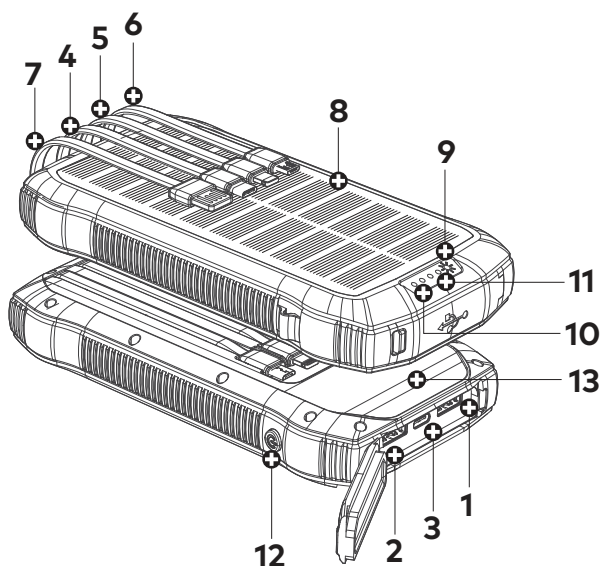

Specifications

Model No	GL-PX82
Material	ABS+PC+Silicone
Battery Capacity	20000mAh
Solar Panel	Monocrystal 1.5W
Solar Input	5.5V/300mA
USB-C Port Input	5V/3A, 9V/2A, 12V/1.5A
USB-A Cable Input	5V/3A, 9V/2A, 12V/1.5A
USB-C Port Output	5V/3A, 9V/2.2A, 12V/1.66A (PD20W)
USB-C Cable Output	5V/3A, 9V/2.2A, 12V/1.66A (PD20W)
USB-A1 Output	5V/3A, 5V/4.5A, 9V/2A, 12V/1.5A (QC22.5W)
USB-A2 Output	5V/3A
Lighting Cable Output	5V/2.4A
Micro-USB Output	5V/2.1A
LED Power	3.6W

LED Brightness	360 lm
Light Modes	Strong-Weak-SOS-Strobe
Product Weight	560g
Product Dimensions	28*96*183 mm

Product Sections

- 1. Output (USB-A)
- 2. Output (USB-A2)
- 3. Input/Output (Type-C)
- 4. Output cable (Type-C)
- 5. Output cable (Lightning)
- 6. Output cable (Micro)
- 7. Input cable (USB-A)
- 8. Solar panel
- 9. Solar charging indicator
- 10. Battery level indicator
- 11. Fast Charge/Discharge Indicator Light
- 12. Power button
- 13. LED camping light