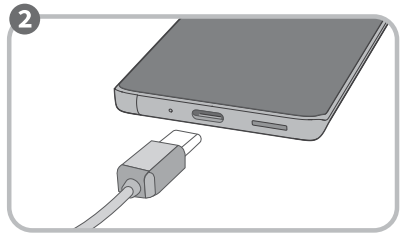

5. Powering Digital Devices such as Smartphones and Tablets

Verify the Charging Voltage: Ensure the voltage output of your power bank matches the voltage required by your digital device. When charging, the LED indicators will confirm the correct charging status. Disconnect the power supply when the device reaches full charge.

Note: If the power bank's battery level is low, the indicator will begin flashing. At this point, it will no longer supply power to your device. Be sure to recharge the power bank promptly to avoid running out of power.