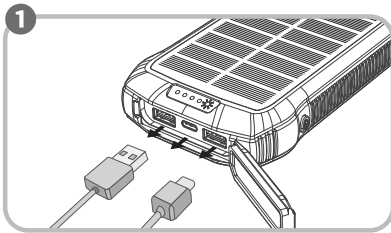

5. Powering Digital Devices such as Smartphones and Tablets

Verify the Charging Voltage: Ensure the voltage output of your power bank matches the voltage required by your digital device. When charging, the LED indicators will confirm the correct charging status. Disconnect the power supply when the device reaches full charge.

Note: If the power bank's battery level is low, the indicator will begin flashing. At this point, it will no longer supply power to your device. Be sure to recharge the power bank promptly to avoid running out of power.