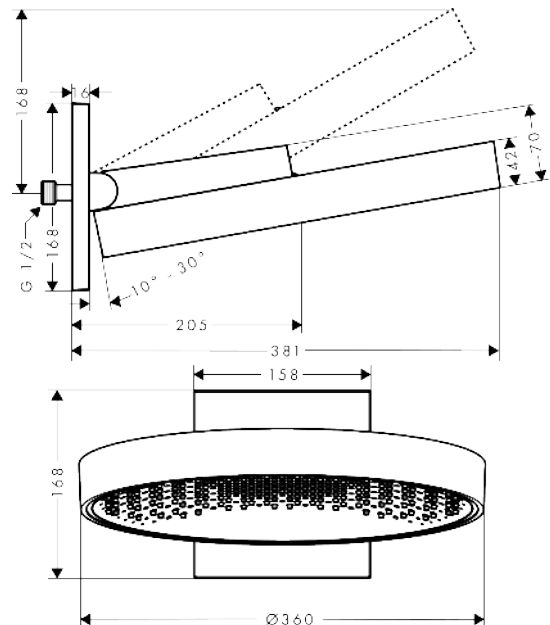

Rainfinity
Overhead shower 360 1jet with wall connector
 Finish: **Chrome** Article Number: **26230000**

Description

product features

- consists of: overhead shower, wall outlet
- shower head size: 360 mm
- spray type: PowderRain
- flow rate PowderRain spray at 3 bar: 21 l/min
- function from: 16,5 l/min
- maximum flow rate at 3 bar: 21 l/min
- minimum flow pressure: 2 bar
- projection: 381 mm
- middle spray disc: 205 mm
- frame: metal
- material spray disc: aluminium
- spray disc surface: graphite
- overhead shower removable for cleaning
- shower head vertically inclinable by 10-30°
- installation: wall
- connection thread: G 1/2
- connection dimension: DN15
- not suitable for continuous flow water heaters

Technology

Design awards

Certificates / Sustainability

Product image

Scale drawing

Rainfinity
Overhead shower 360 1jet with wall connector
 Finish: **Chrome** Article Number: **26230000**

Installation examples

Rainfinity
Overhead shower 360 1jet with wall connector
 Finish: **Chrome** Article Number: **26230000**

Exploded Drawing

Year of production: >07/19

Rainfinity
Overhead shower 360 1jet with wall connector
 Finish: **Chrome** Article Number: **26230000**

Spare part list

Year of production: >07/19

Pos.	Description	Article Number	PC	PU
1	head shower	93666000	21	1
2	cover	93524000	9	1
3	installation unit cpl.	94677000	21	1
4	cramp	93525000	4	1
5	escutcheon	93523000	10	1
6	O-ring 9x2	98119000	1	1
7	filter packing	93774000	3	1
8	connecting thread	94673000	10	1
9	O-ring 13x2,5	98428000	1	1