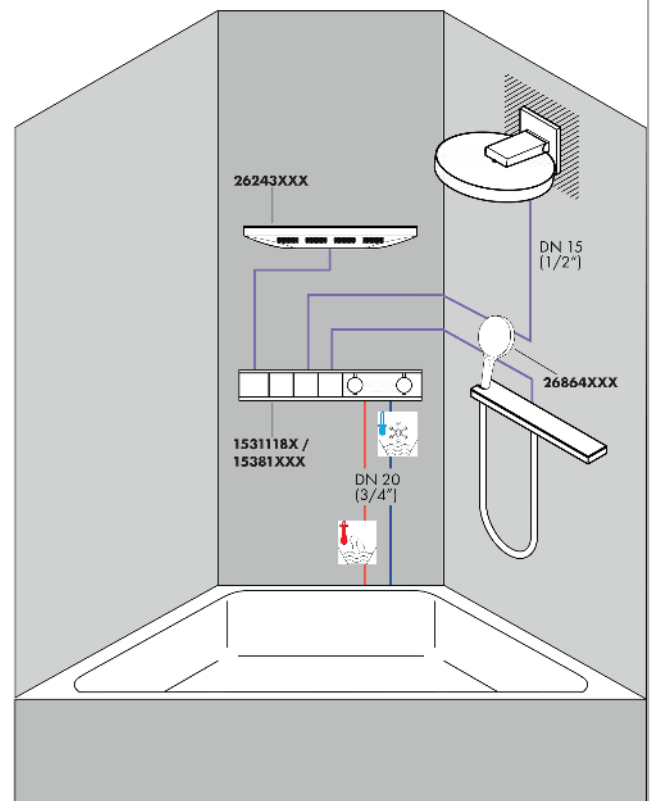

Rainfinity
Overhead shower 360 1jet with wall connector
 Finish: **Chrome** Article Number: **26230000**

Description

product features

- consists of: overhead shower, wall outlet
- shower head size: 360 mm
- spray type: PowderRain
- flow rate PowderRain spray at 3 bar: 21 l/min
- function from: 16,5 l/min
- maximum flow rate at 3 bar: 21 l/min
- minimum flow pressure: 2 bar
- projection: 381 mm
- middle spray disc: 205 mm
- frame: metal
- material spray disc: aluminium
- spray disc surface: graphite
- overhead shower removable for cleaning
- shower head vertically inclinable by 10-30°
- installation: wall
- connection thread: G 1/2
- connection dimension: DN15
- not suitable for continuous flow water heaters

Technology

Design awards

Certificates / Sustainability

Product image

Scale drawing

Rainfinity
Overhead shower 360 1jet with wall connector
 Finish: **Chrome** Article Number: **26230000**

Installation examples

Rainfinity
Overhead shower 360 1jet with wall connector
 Finish: **Chrome** Article Number: **26230000**

Exploded Drawing

Year of production: >07/19

Rainfinity
Overhead shower 360 1jet with wall connector
 Finish: **Chrome** Article Number: **26230000**

Spare part list

Year of production: >07/19

Pos.	Description	Article Number	PC	PU
1	head shower	93666000	21	1
2	cover	93524000	9	1
3	installation unit cpl.	94677000	21	1
4	cramp	93525000	4	1
5	escutcheon	93523000	10	1
6	O-ring 9x2	98119000	1	1
7	filter packing	93774000	3	1
8	connecting thread	94673000	10	1
9	O-ring 13x2,5	98428000	1	1