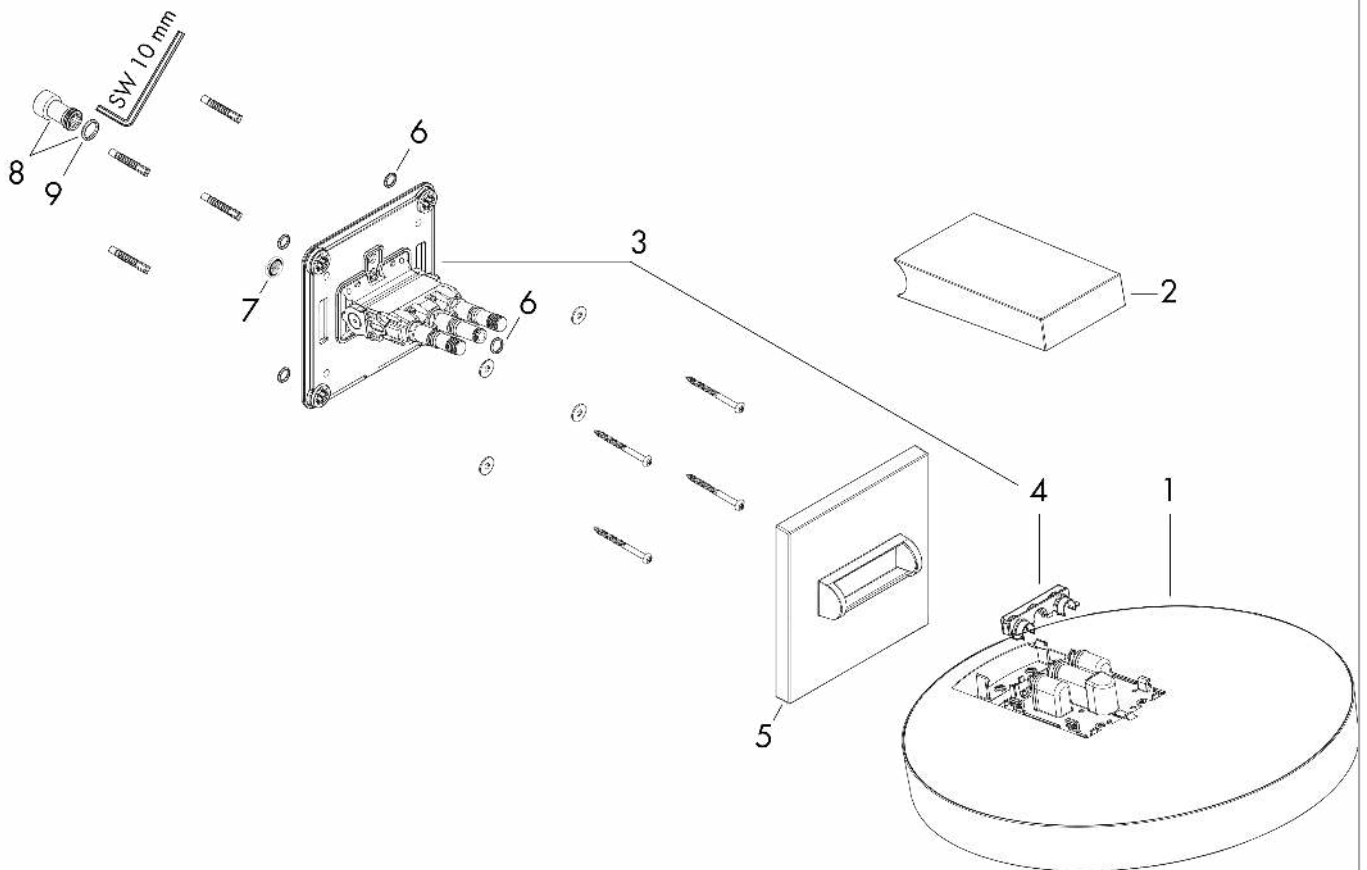

Rainfinity
Overhead shower 360 1jet with wall connector
 Finish: **Chrome** Article Number: **26230000**

Description

product features

- consists of: overhead shower, wall outlet
- shower head size: 360 mm
- spray type: PowderRain
- flow rate PowderRain spray at 3 bar: 21 l/min
- function from: 16,5 l/min
- maximum flow rate at 3 bar: 21 l/min
- minimum flow pressure: 2 bar
- projection: 381 mm
- middle spray disc: 205 mm
- frame: metal
- material spray disc: aluminium
- spray disc surface: graphite
- overhead shower removable for cleaning
- shower head vertically inclinable by 10-30°
- installation: wall
- connection thread: G 1/2
- connection dimension: DN15
- not suitable for continuous flow water heaters

Technology

Design awards

Certificates / Sustainability

Product image

Scale drawing

Rainfinity
Overhead shower 360 1jet with wall connector
 Finish: **Chrome** Article Number: **26230000**

Installation examples

Rainfinity
Overhead shower 360 1jet with wall connector
 Finish: **Chrome** Article Number: **26230000**

Exploded Drawing

Year of production: >07/19

Rainfinity
Overhead shower 360 1jet with wall connector
 Finish: **Chrome** Article Number: **26230000**