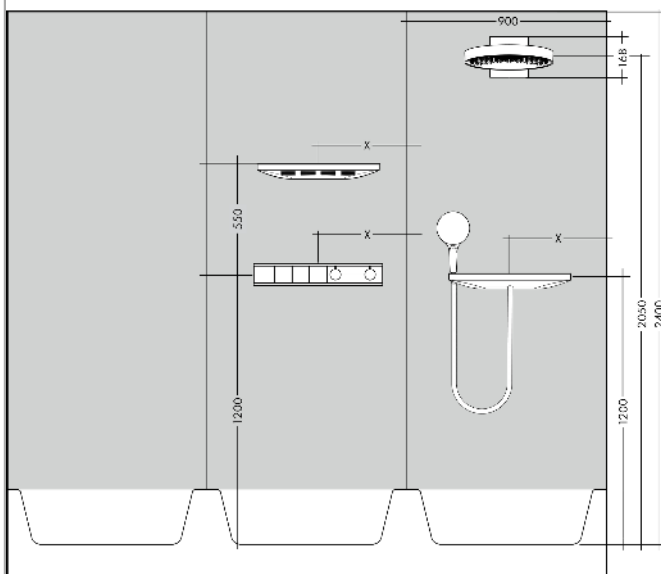

Rainfinity
Overhead shower 360 1jet with wall connector
 Finish: **Chrome** Article Number: **26230000**

Description

product features

- consists of: overhead shower, wall outlet
- shower head size: 360 mm
- spray type: PowderRain
- flow rate PowderRain spray at 3 bar: 21 l/min
- function from: 16,5 l/min
- maximum flow rate at 3 bar: 21 l/min
- minimum flow pressure: 2 bar
- projection: 381 mm
- middle spray disc: 205 mm
- frame: metal
- material spray disc: aluminium
- spray disc surface: graphite
- overhead shower removable for cleaning
- shower head vertically inclinable by 10-30°
- installation: wall
- connection thread: G 1/2
- connection dimension: DN15
- not suitable for continuous flow water heaters

Technology

Design awards

Certificates / Sustainability

Product image

Scale drawing

Rainfinity
Overhead shower 360 1jet with wall connector
 Finish: **Chrome** Article Number: **26230000**

Installation examples

Rainfinity
Overhead shower 360 1jet with wall connector
 Finish: **Chrome** Article Number: **26230000**

Exploded Drawing

Year of production: >07/19

Rainfinity
Overhead shower 360 1jet with wall connector
 Finish: **Chrome** Article Number: **26230000**

Spare part list

Year of production: >07/19

Pos.	Description	Article Number	PC	PU
1	head shower	93666000	21	1
2	cover	93524000	9	1
3	installation unit cpl.	94677000	21	1
4	cramp	93525000	4	1
5	escutcheon	93523000	10	1
6	O-ring 9x2	98119000	1	1
7	filter packing	93774000	3	1
8	connecting thread	94673000	10	1
9	O-ring 13x2,5	98428000	1	1