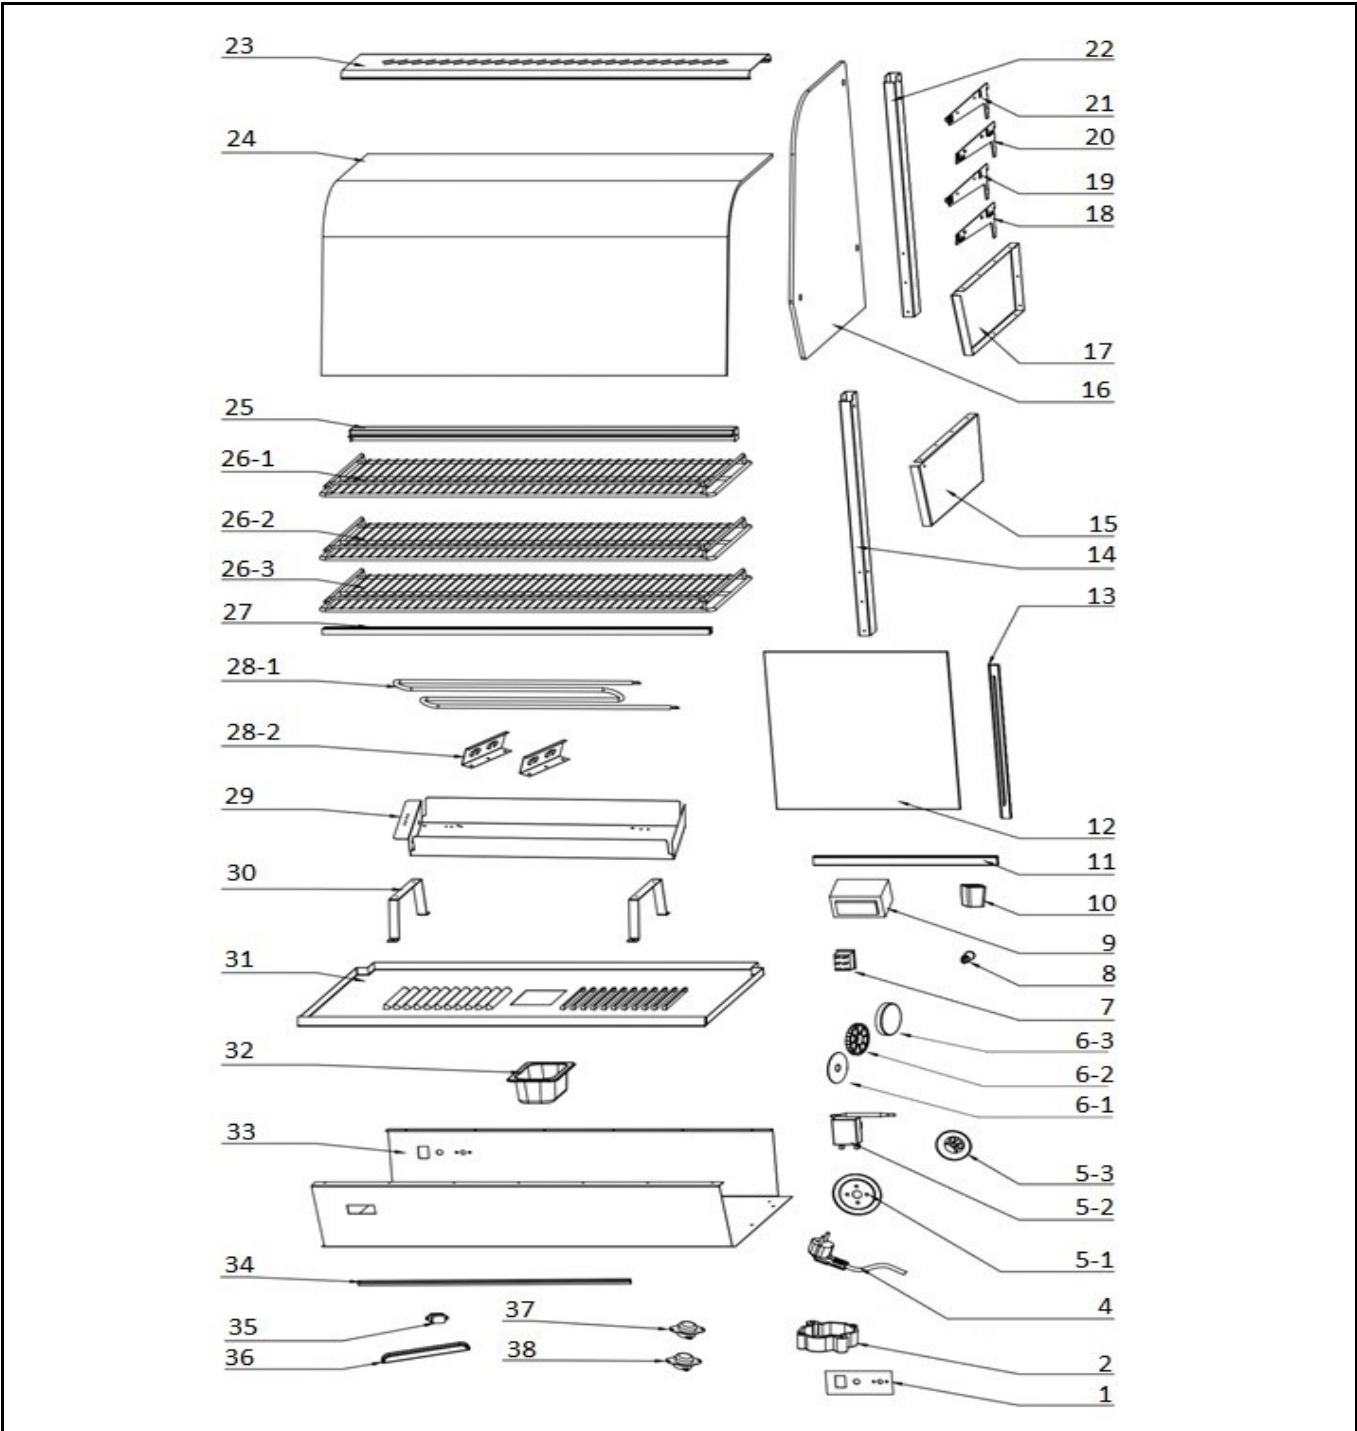

Bill of materials (BOM)

 <p>Hendi B.V. Tools for Chefs Steenoven 21 3911 TX Rhenen The Netherlands</p>	Batch #	Appliance part#
	000000 and up	233726
	Description	
Heated Countertop Display 120Ltr		

Date	03-07-2020	Revision #	1.0
Revision	First Bill of Materials (BOM)		

Item	Description	Part#	Quantity	Remark	Picture
1	Control Panel Bracket	n/a	1		
2	Power Cord Bracket	n/a	1		
4	Power Cord	910641	1	H05RN-F 3G0.75mm	
5-1	Backplate Knob	nss	1		
5-2	Thermostat (Regulator)	954652	1		
5-3	Knob	nss	1		
6-1	Glass Protector	nss	6		
6-2	Holder	954669	6	Incl. item 6-1 and 6-3	
6-3	Holder Cover	nss	6		
7	Switch (Power/Light)	954676	1		
8	Heating Indicator	912003	1		
9	Thermostat (Display)	954683	1		
10	Feet	954720	4		
11	Doorframe	nss	2		
12	Door Glas	nss	2		
13	Door Handle	nss	2		
11~13	Door Assembly (left)	954737	1		
11~13	Door Assembly (Right)	954744	1		
14	Housing Pillar (Left)	n/a	1		
15	Housing Panel (Right)	n/a	1		
16	Side Glass Panel	954690	2		
17	Housing Panel (Left)	n/a	1		
18	Shelf Holder (Small, Left)	n/a	1		
19	Shelf Holder (Small, Right)	n/a	1		
20	Shelf Holder (Large, Left)	n/a	2		
21	Shelf Holder (Large, Right)	n/a	2		
22	Housing Pillar (Right)	n/a	1		
23	LED Light Housing	n/a	1		
24	Curved Glass Panel	954751	1		
25	Door Rails (Top)	n/a	1		
26-1	Shelf (Top)	952306	1	63.5 x 33.5cm	
26-2	Shelf (Middle)	952399	1	63.5cm*36.5cm	
26-3	Shelf (Bottom)	954782	1	63.5cm*39.5cm	
27	Door Rails (Bottom)	n/a	1		
28-1	Heating Element	954799	1		
28-2	Heating Element Bracket	n/a	2		
29	Heating Element Housing	n/a	1		
30	Housing Bracket	n/a	2		
31	Inner Cover	n/a	1		
32	Water Tank GN1/9	806722	1		
33	Housing	n/a	1		
34	LED Light	n/a	1		
35	Power Cord Socket (C14)	943632	1		
36	Side Cover LED Housing	n/a	2		
37	Clixon 150°C (Manual Reset)	954706	1		
38	Clixon 125°C (Auto-reset)	954713	1		