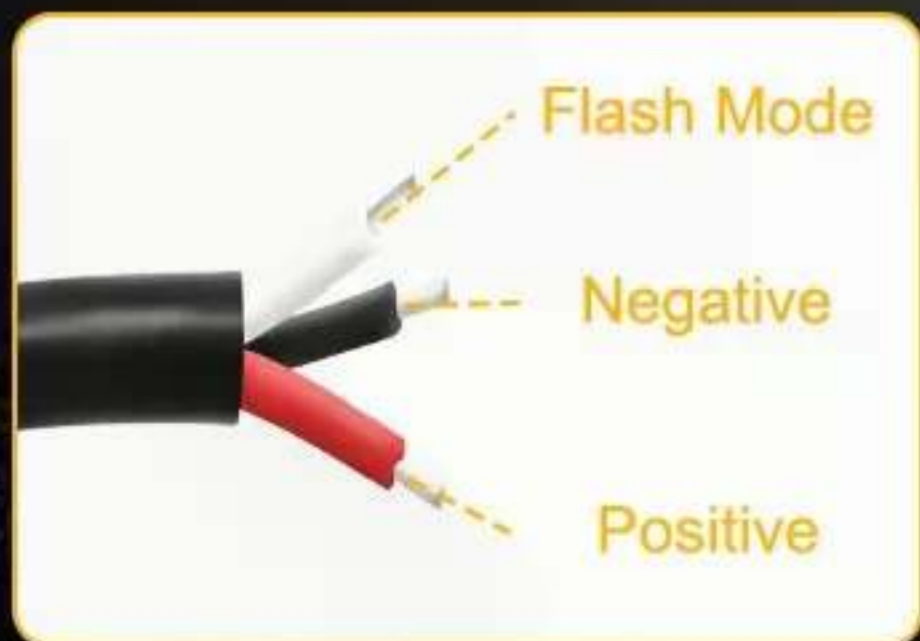

PRODUCT BEAM PATTERN

Actual 30° spot

Actual 60° Flood