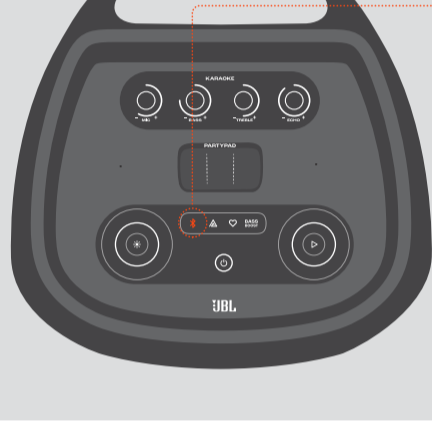

BLUETOOTH PAIRING

PLAY

MOMENT ♥

Press ♥ to play the playlist or select a speaker setting preset in the JBL One app.

LIGHTSHOW

Apply lightshow presets and more with the JBL One app.

MICROPHONE

GUITAR