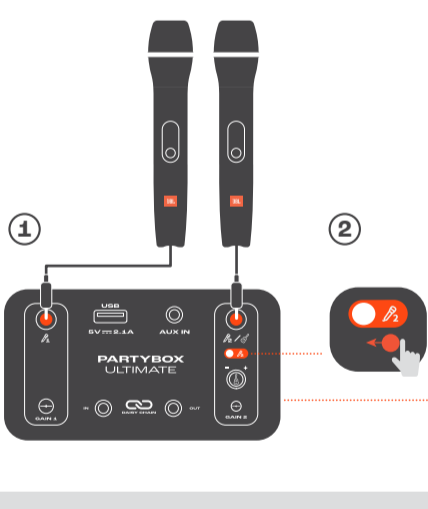

BLUETOOTH PAIRING

PLAY

MOMENT ♥

Press ♥ to play the playlist or select a speaker setting preset in the JBL One app.

LIGHTSHOW

Apply lightshow presets and more with the JBL One app.

MICROPHONE

GUITAR

JBL PARTYPAD™

Video
Tutorial

MULTI-SPEAKER CONNECTION

CHARGING