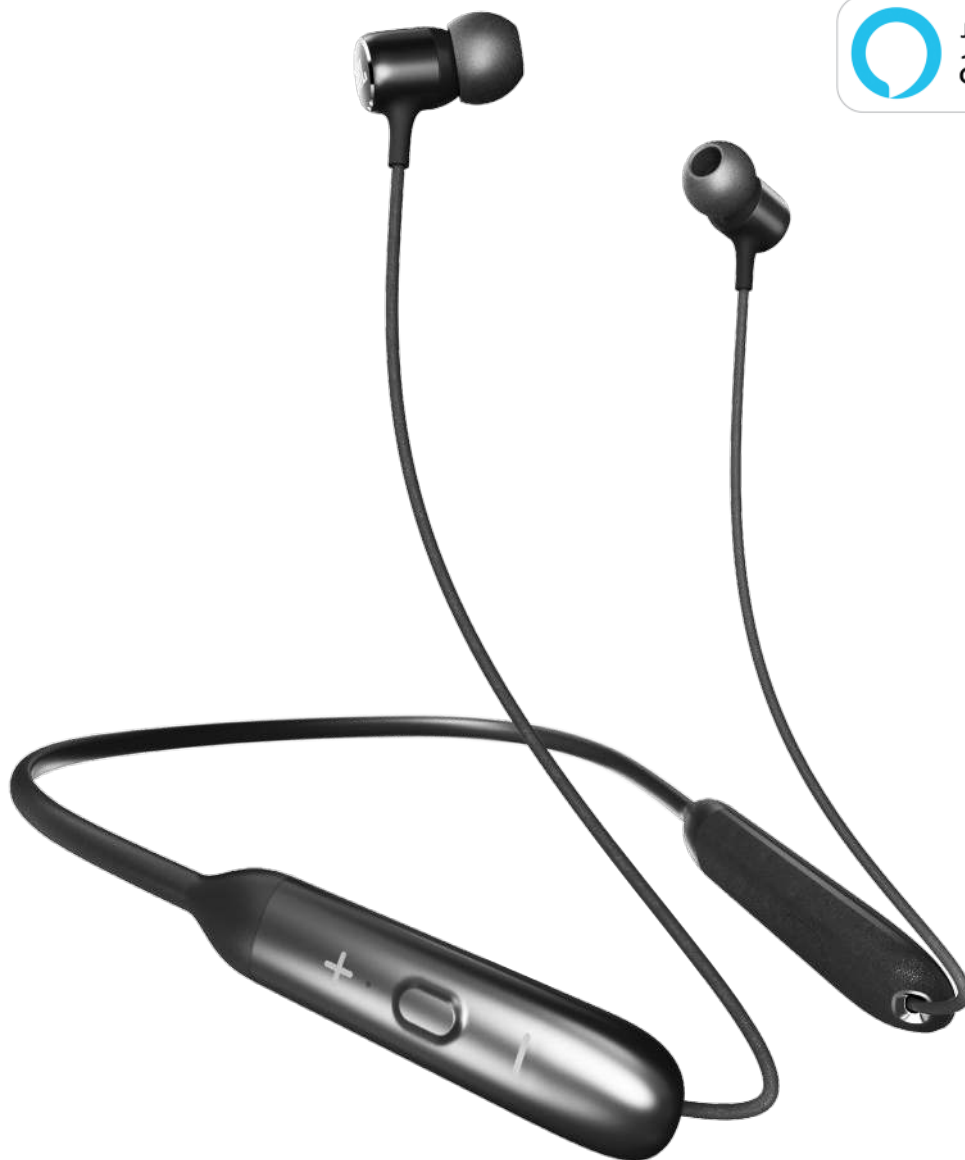

LIVE 220^{BT}

Wireless in-ear neckband headphones

Google Assistant

Live life amplified.

Make the most out of every moment and keep in touch with your world in style with the JBL LIVE 220BT. Delivering JBL Signature Sound, wireless connectivity with easy access to the Google Assistant or Amazon Alexa, the JBL LIVE 220BT enables seamless integration to every part of your world. Playing your favorite playlist or text a friend without glancing at your phone is made easy. And if you want to still hear what's happening around you or talk to your friends with your headphones on, just activate the Ambient Aware and the TalkThru technologies. If after 10 hours of duty the battery goes flat you can recharge the JBL LIVE 220BT for just 15 minutes to gain an extra hour. The flexible neckband sits comfortably behind your neck and allows you to fold the headphones to fit easily in a pocket once you're done. Crafted with premium materials in a wide range of colors, the JBL LIVE 220BT headphones keep you connected hands-free thanks to the 4-button remote with microphone. The multi-point connection seamlessly switches between a video and a call from two separate devices, allowing you to control your calls and never miss a beat. Once not using them, you can conveniently wear the headphones around your neck, thanks to the magnetic buds.

Features

- ▶ JBL Signature Sound
- ▶ 10 Hours battery life | 2 Hours recharging time with speed charge
- ▶ Ambient Aware and TalkThru Technology
- ▶ Get help from your Voice Assistant
- ▶ Bluetooth technology
- ▶ Multi-point connection
- ▶ Hands-free calls
- ▶ All-day comfort neckband
- ▶ My JBL Headphones App
- ▶ Magnetic buds and premium aluminum housing

LIVE 220^{BT}

Wireless in-ear neckband headphones

Features and Benefits

JBL Signature Sound

The legendary JBL Signature Sound as found at concerts, in the studio and in the home is now available in a headphone.