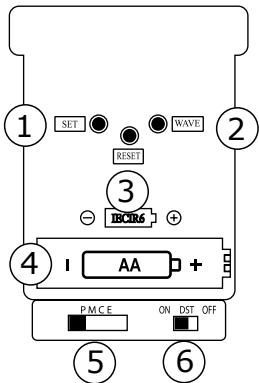

LA CROSSE®
TECHNOLOGY

10-INCH ATOMIC ANALOG WALL CLOCK

Model: 404-54667

Power Up

1. Select Time Zone and DST settings.
2. Insert one, AA battery into the Movement.
3. The hands will move to the 12 o'clock position and search for the WWVB Atomic Time Signal for up to 8 minutes.
 - If no signal after 8-10 minutes, the clock will run from 12:00.
 - Allow up to 5 nights to receive this transmission, the clock will continue to search for the WWVB signal on its own.
4. For the best reception, place the clock on an exterior wall near a window with the front or back of it facing Fort Collins, CO.

Mounting

Use the integrated Hanging Hole on the back to mount the clock indoors on a wall.

- ① SET
- ② WAVE (Atomic search)
- ③ RESET
- ④ Battery Compartment (Required)
- ⑤ Time Zone Selector
P = Pacific
M = Mountain
C = Central
E = Eastern
- ⑥ Daylight Saving Time Selector
 - ON: DST All Year
 - OFF: Standard Time All Year