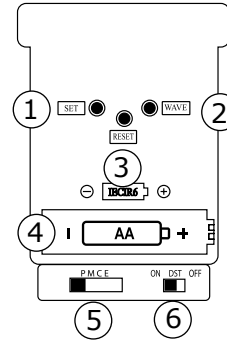

POWER UP

1. Select Time Zone and DST settings.
2. Insert 1 AA battery into the Battery Compartment.
3. The hands will move to the 12 o'clock position and search for the WWVB Atomic Time Signal for up to 8 minutes.
  - If no signal, after 8-10 minutes, clock will run from 12:00.
  - Clock will continue to search for the WWVB Atomic Time Signal. Allow up to 5 nights for the clock to receive this transmission.
4. For the best reception, place the clock on an exterior wall near a window with the front or back of it facing Fort Collins, CO.

Watch the setup video: bit.ly/wallclock_setup

Note: In certain areas, this clock may not be able to receive the WWVB reception due to signal strength or interference. In this case, your clock can be set manually until the Atomic Time Signal can be received.

For information about WWVB, Atomic Time Signal visit: bit.ly/atomic_time

MANUAL SET TIME

- Hold **SET** for 3 seconds to manually set your time.
- Press and hold **SET** again to move hands quickly.
- Press and release **SET** to move hands forward step by step.

Note: The Atomic Time Signal will override your manual setting if the transmission is received in the future.

- ① SET
- ② WAVE (Atomic search)
- ③ RESET
- ④ Battery Compartment
- ⑤ Time Zone Selector
- ⑥ Daylight Saving Time Selector

RESET BUTTON

- If the clock does not respond when trying to manually set your time, press the **RESET** button one time.
- The hands will move to the 12 o'clock position and begin searching for the WWVB Signal again.

SPECIFICATIONS

Movement: Atomic - Step Motion

Atomic Time Zones: Pacific, Mountain, Central, Eastern

Time Digit Height: 1.04 in (2.63cm)

Lens: Glass

Construction: Glass, Metal

Placement: Indoor

Mounting Type: Wall Mount

Numerals: Arabic

Power Requirements: 1 "AA" Alkaline Battery (Not Included)

Battery Life: 12+ Months (1 Battery)

Clock Face Diameter: 11.06 in (28.1cm)

Dimensions: 11.81 in (30.0cm) Diameter 1.69 in (4.3cm) Depth