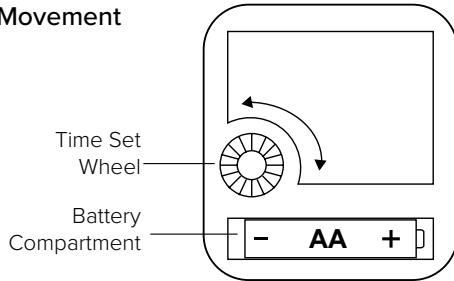

POWER UP

1. Insert 1 fresh AA alkaline battery (not included), according to polarity, into the Movement.
2. Rotate the Time Set Wheel to set the time.
3. Mount on a wall and enjoy!

Learn more from our video: bit.ly/wallclock_setup

Movement

Note: The quartz movement will keep your clock running accurately. Replace the battery if the clock does not operate or steadily loses time.

MOUNTING

Use the integrated Hanging Hole on the back to mount the clock indoors on a wall.

SPECIFICATIONS

- **Time Digit Height:** 2.57 in. (6.53cm)
- **Movement:** Step Motion
- **Lens Type:** No Lens
- **Numerals:** Arabic (1-12)
- **Construction:** Plastic, Metal
- **Placement:** Indoor
- **Mounting Type:** Wall Hanging
- **Power Requirements:** 1 "AA" Alkaline Battery (Not Included)
- **Battery Life:** 7+ Months
- **Clock Face Dimension:** 11.02 in. (28cm)
- **Dimensions:** 11.02 in Diameter 1.30 in Deep (28cm Diameter, 3.3cm Deep)

CARE & MAINTENANCE

When batteries of different brand or type are used together, or new and old batteries are used together, some batteries may be over-discharged due to a difference of voltage or capacity. This can result in venting, leakage, and rupture and may cause personal injury.

- Always purchase the correct size and grade of battery most suitable for the intended use.
- Do Not Mix Old and New Batteries.
- Do Not Mix Alkaline, Standard, or Rechargeable Batteries.
- Clean the battery contacts and also those of the device prior to battery installation.
- Ensure the battery is installed correctly with regard to polarity (+ and -).
- Remove the battery from product during periods of non-use. Battery leakage can cause corrosion and damage to this product.
- Remove a used battery promptly.
- For recycling and disposal of the battery, and to protect the environment, please check the internet or your local phone directory for local recycling centers and/or follow local government regulations.