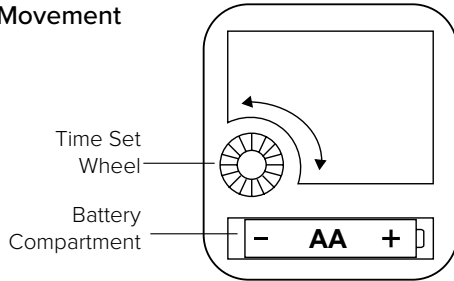

POWER UP

1. Insert 1 fresh AA alkaline battery (not included), according to polarity, into the Movement.
2. Rotate the Time Set Wheel to set the time.
3. Mount on a wall and enjoy!

Learn more from our video: bit.ly/wallclock_setup

Movement

Note: The quartz movement will keep your clock running accurately. Replace the battery if the clock does not operate or steadily loses time.

MOUNTING

Use the integrated Hanging Hole on the back to mount the clock indoors on a wall.

SPECIFICATIONS

- **Time Digit Height:** 1.20 in (3.05cm)
- **Movement:** Quartz - Step Motion
- **Numerals:** Arabic (1-12)
- **Lens Type:** Glass
- **Construction:** Plastic, Glass, Metal
- **Placement:** Indoor
- **Mounting Type:** Wall Mount
- **Power Requirements:** 1 "AA" Alkaline Battery (Not Included)
- **Battery Life:** 7+ Months
- **Dimensions:** 10.83 in (27.05cm) Diameter
  1.65 in (4.2cm) Depth

CARE & MAINTENANCE

When batteries of different brand or type are used together, or new and old batteries are used together, some batteries may be over-discharged due to a difference of voltage or capacity. This can result in venting, leakage, and rupture and may cause personal injury.

- Always purchase the correct size and grade of battery most suitable for the intended use.
- Always replace the whole set of batteries at one time, taking care not to mix old and new ones, or batteries of different types.
- Clean the battery contacts and also those of the device prior to battery installation.
- Ensure the batteries are installed correctly with regard to polarity (+ and -).
- Remove batteries from product during periods of non-use. Battery leakage can cause corrosion and damage to this product.
- Remove used batteries promptly.
- For recycling and disposal of batteries, and to protect the environment, please check the internet or your local phone directory for local recycling centers and/or follow local government regulations.