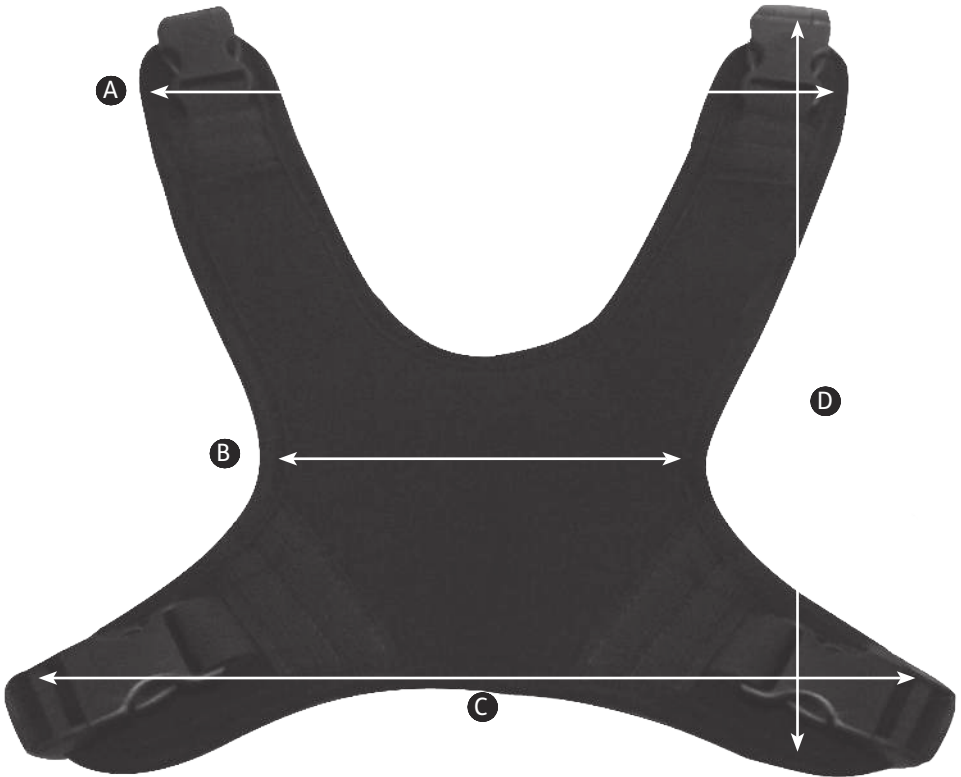

Butterfly and H Style Harness

User Instructions

BUTTERFLY HARNESSSES

TECHNICAL DATA

SIZE	Dimension A	Dimension B	Dimension C	Dimension D
155-N001 SMALL	21cm	12cm	19,5cm	25cm
155-N001 MEDIUM	25cm	13cm	22cm	28cm
155-N001 LARGE	29cm	15cm	26cm	35cm
155-N001 X LARGE	35cm	18cm	32cm	42cm
155-N001 XX LARGE	38cm	21cm	37cm	51cm

H STYLE HARNESSSES

TECHNICAL DATA

SIZE	Dimension A	Dimension B
155-H001 SMALL	17cm	30cm
155-H001 MEDIUM	19cm	34cm
155-H001 LARGE	21cm	41cm
155-H001 X LARGE	23cm	46cm

Leckey,
19c Ballinderry Road
Lisburn, BT28 2SA
Northern Ireland