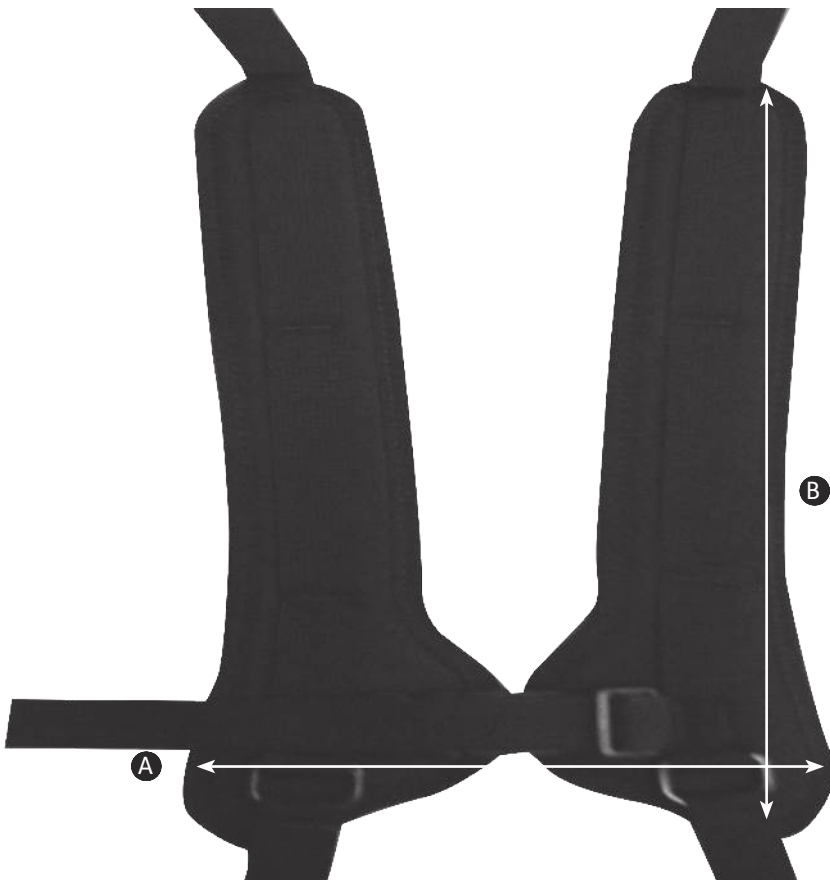

Butterfly and H Style Harness

User Instructions

BUTTERFLY HARNESSSES

TECHNICAL DATA

SIZE	Dimension A	Dimension B	Dimension C	Dimension D
155-N001 SMALL	21cm	12cm	19,5cm	25cm
155-N001 MEDIUM	25cm	13cm	22cm	28cm
155-N001 LARGE	29cm	15cm	26cm	35cm
155-N001 X LARGE	35cm	18cm	32cm	42cm
155-N001 XX LARGE	38cm	21cm	37cm	51cm

H STYLE HARNESSSES

TECHNICAL DATA

SIZE	Dimension A	Dimension B
155-H001 SMALL	17cm	30cm
155-H001 MEDIUM	19cm	34cm
155-H001 LARGE	21cm	41cm
155-H001 X LARGE	23cm	46cm

Leckey,
19c Ballinderry Road
Lisburn, BT28 2SA
Northern Ireland