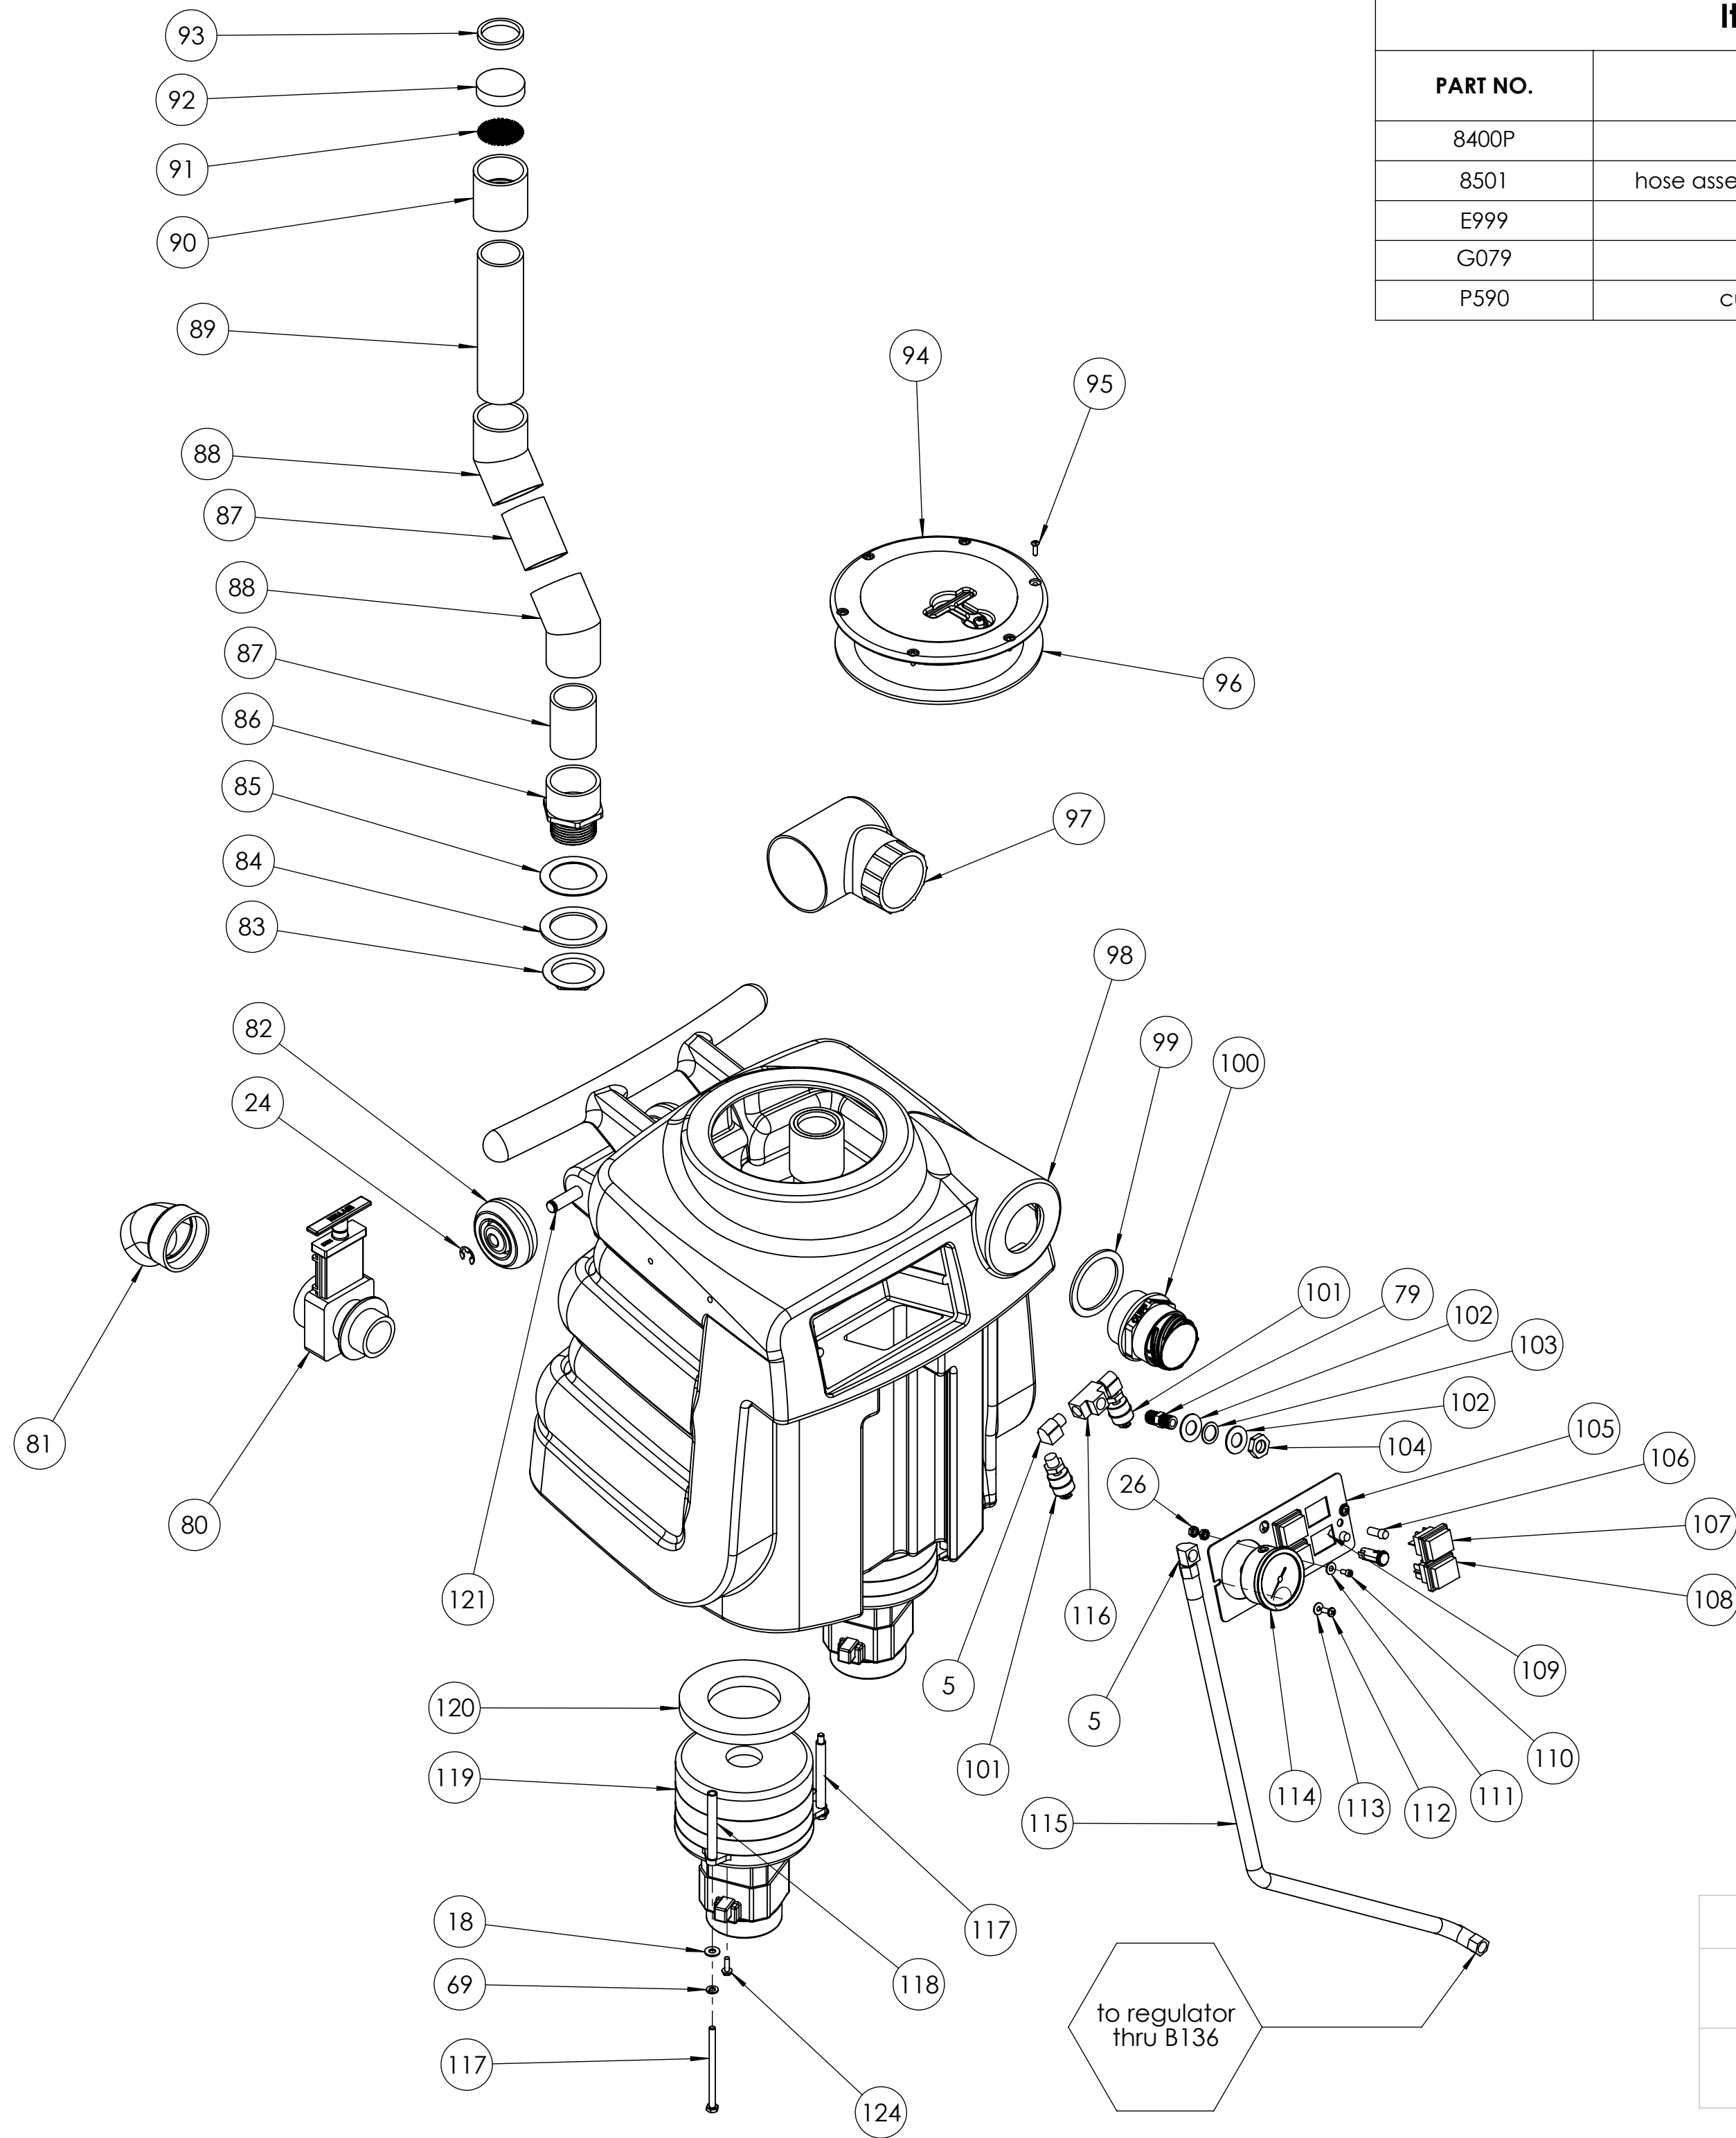

Items Not Shown		
PART NO.	DESCRIPTION	QTY.
8400P	tool, upholstery, 4", Air Lite	1
8501	hose assem, vac/sol, 15' x 1-1/4", cuff, hose in hose	1
E999	harness, electrical, HP120	1
G079	hose wrap, heat guard	1
P590	cuties, 1/4" qd, standard pack of 2	1