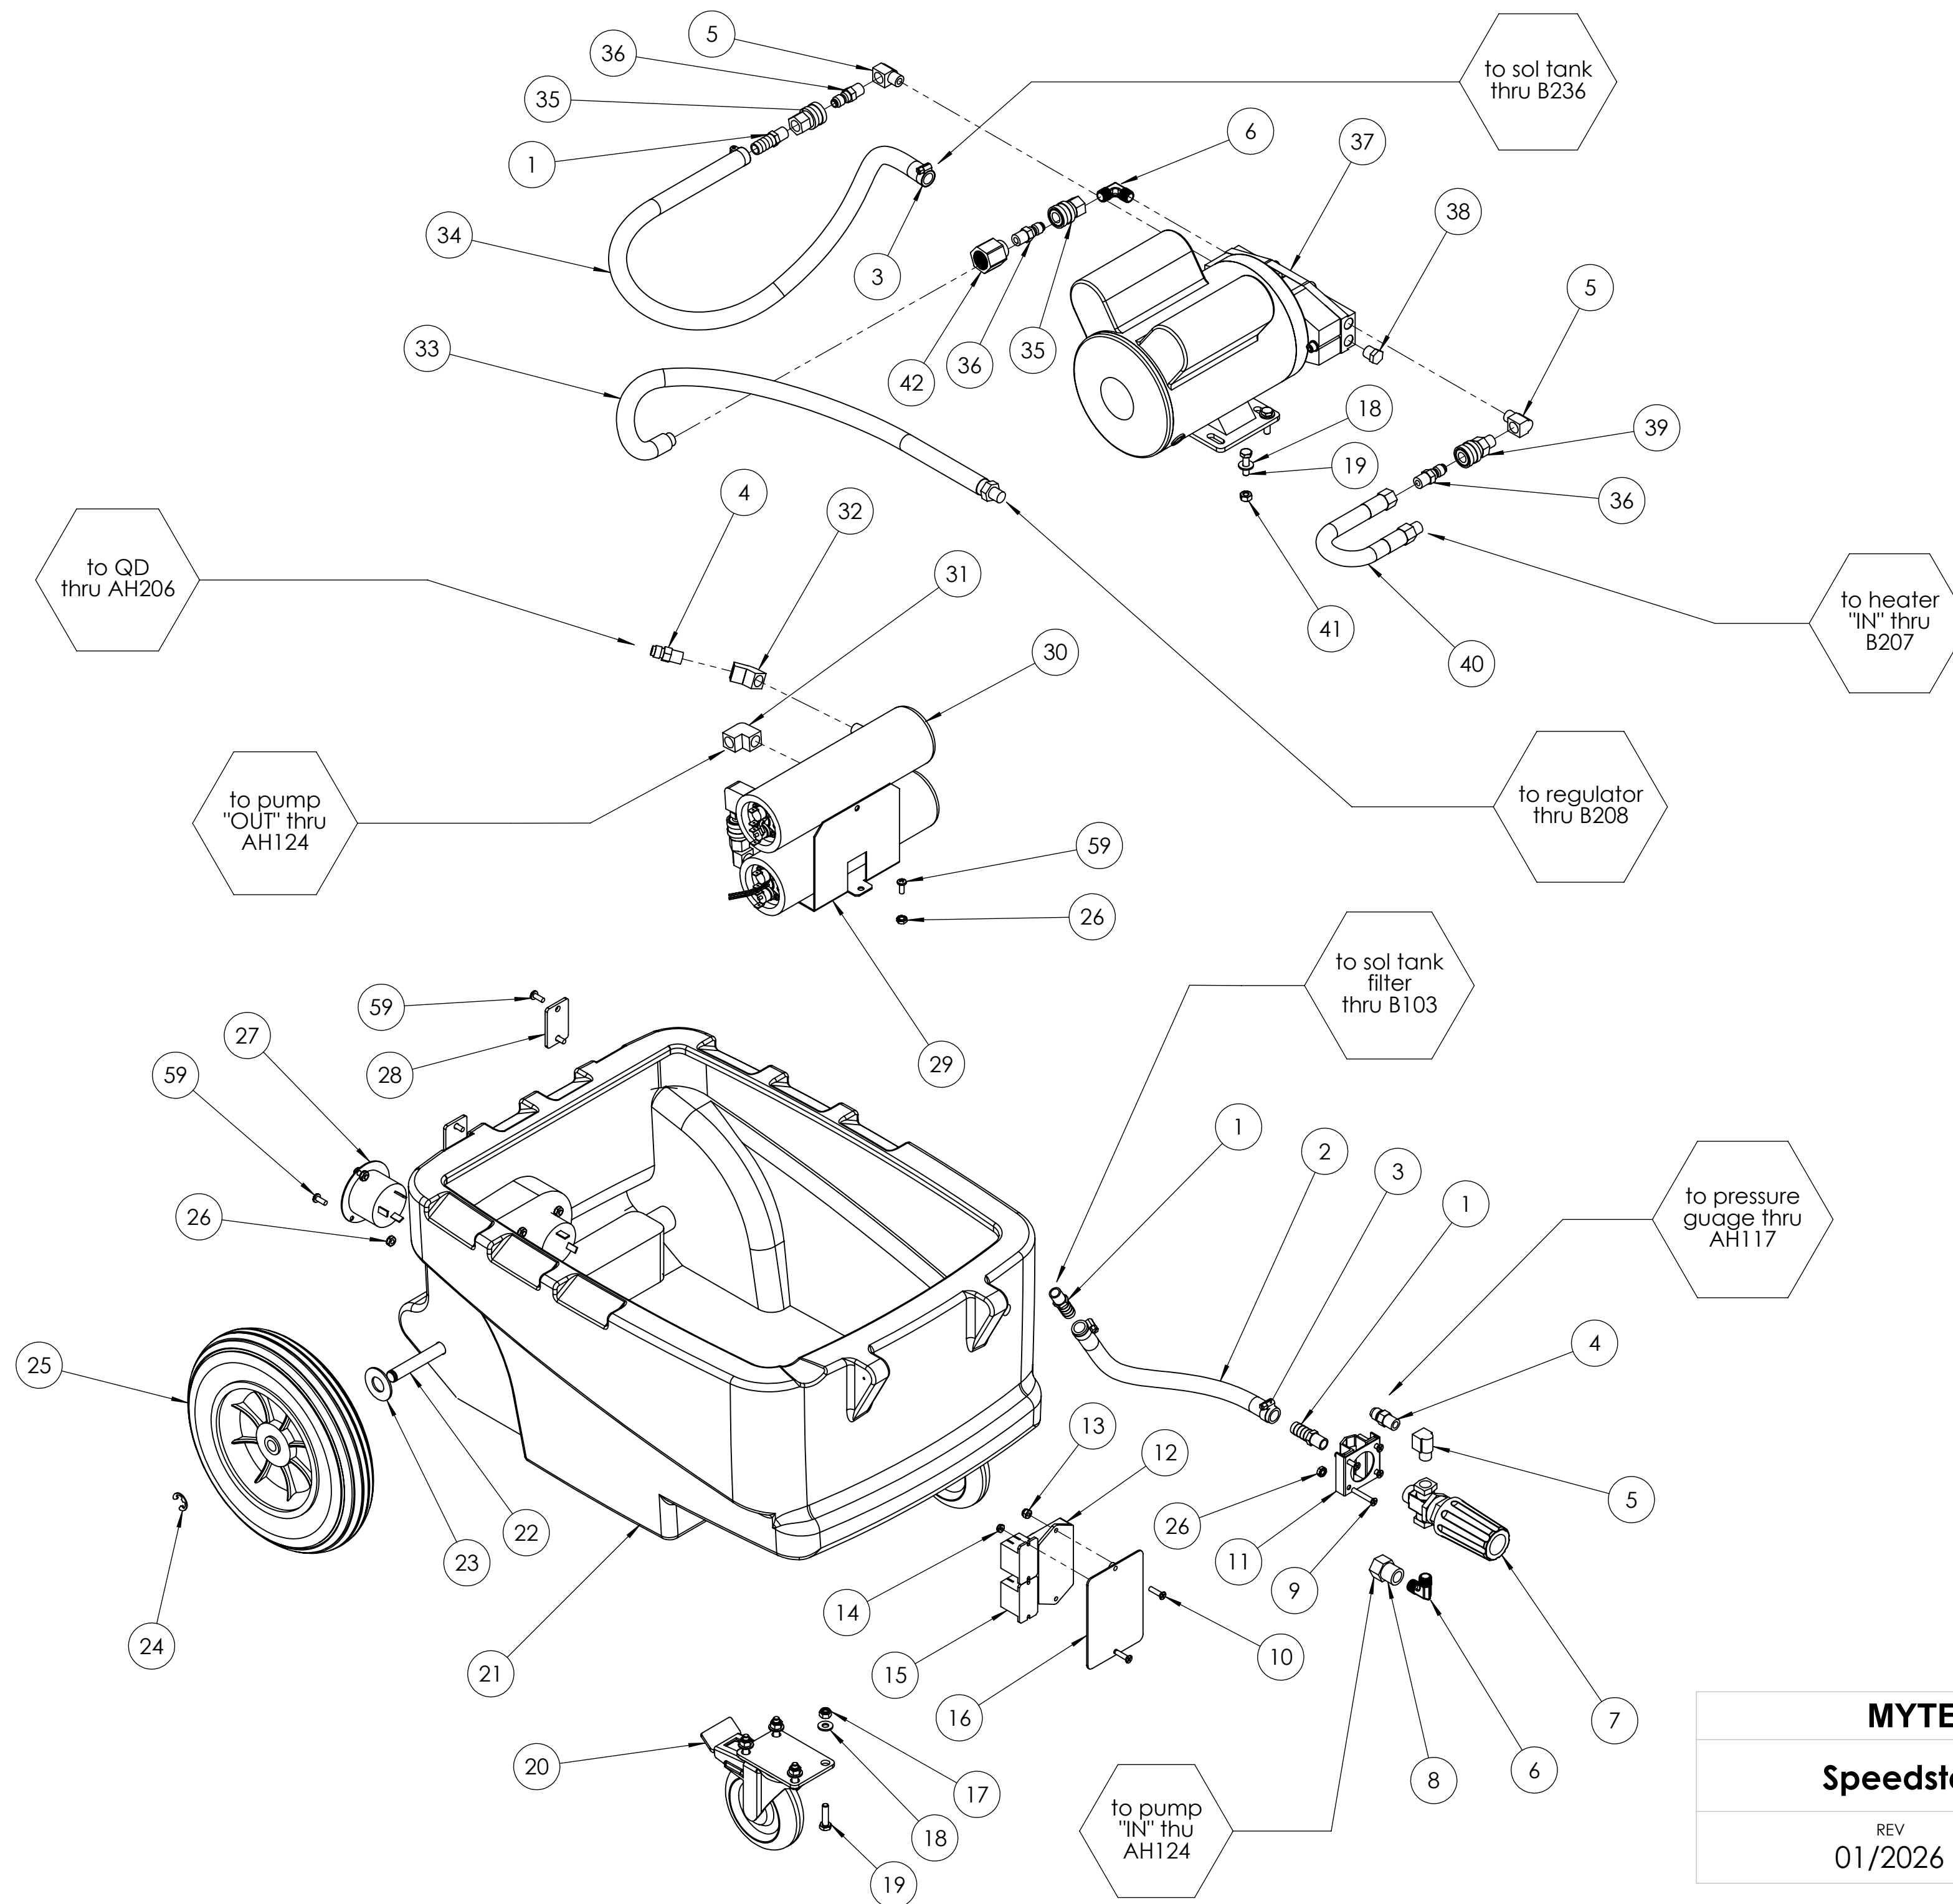

MYTEE LLC.	
Speedster 1003DX	
REV 01/2026	SHEET 2 OF 5