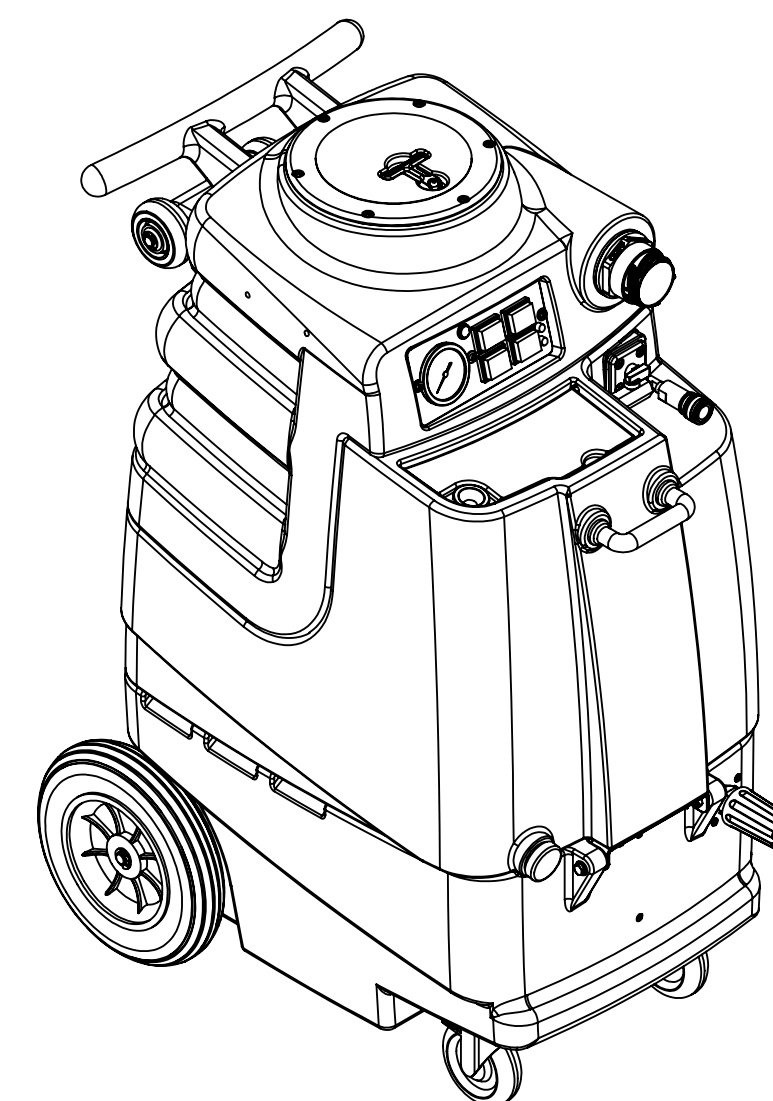

REVISIONS		
REV.	DESCRIPTION	DATE
10.25	PRODUCTION RELEASE	10/21/2025

MYTEE LLC.	
Speedster 1003DX	
REV 01/2026	SHEET 1 OF 5