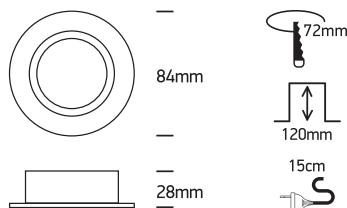

INSTALLATION MANUAL

11105A1

100-240V | MR16 | GU10 | 10W | IP20 | Aluminium | Adjustable

Warnings:

1. Make sure that the product is installed properly before connecting to electricity.
2. Do not cover the fitting.
3. Maintenance and installation should only be carried out by a professional electrician.