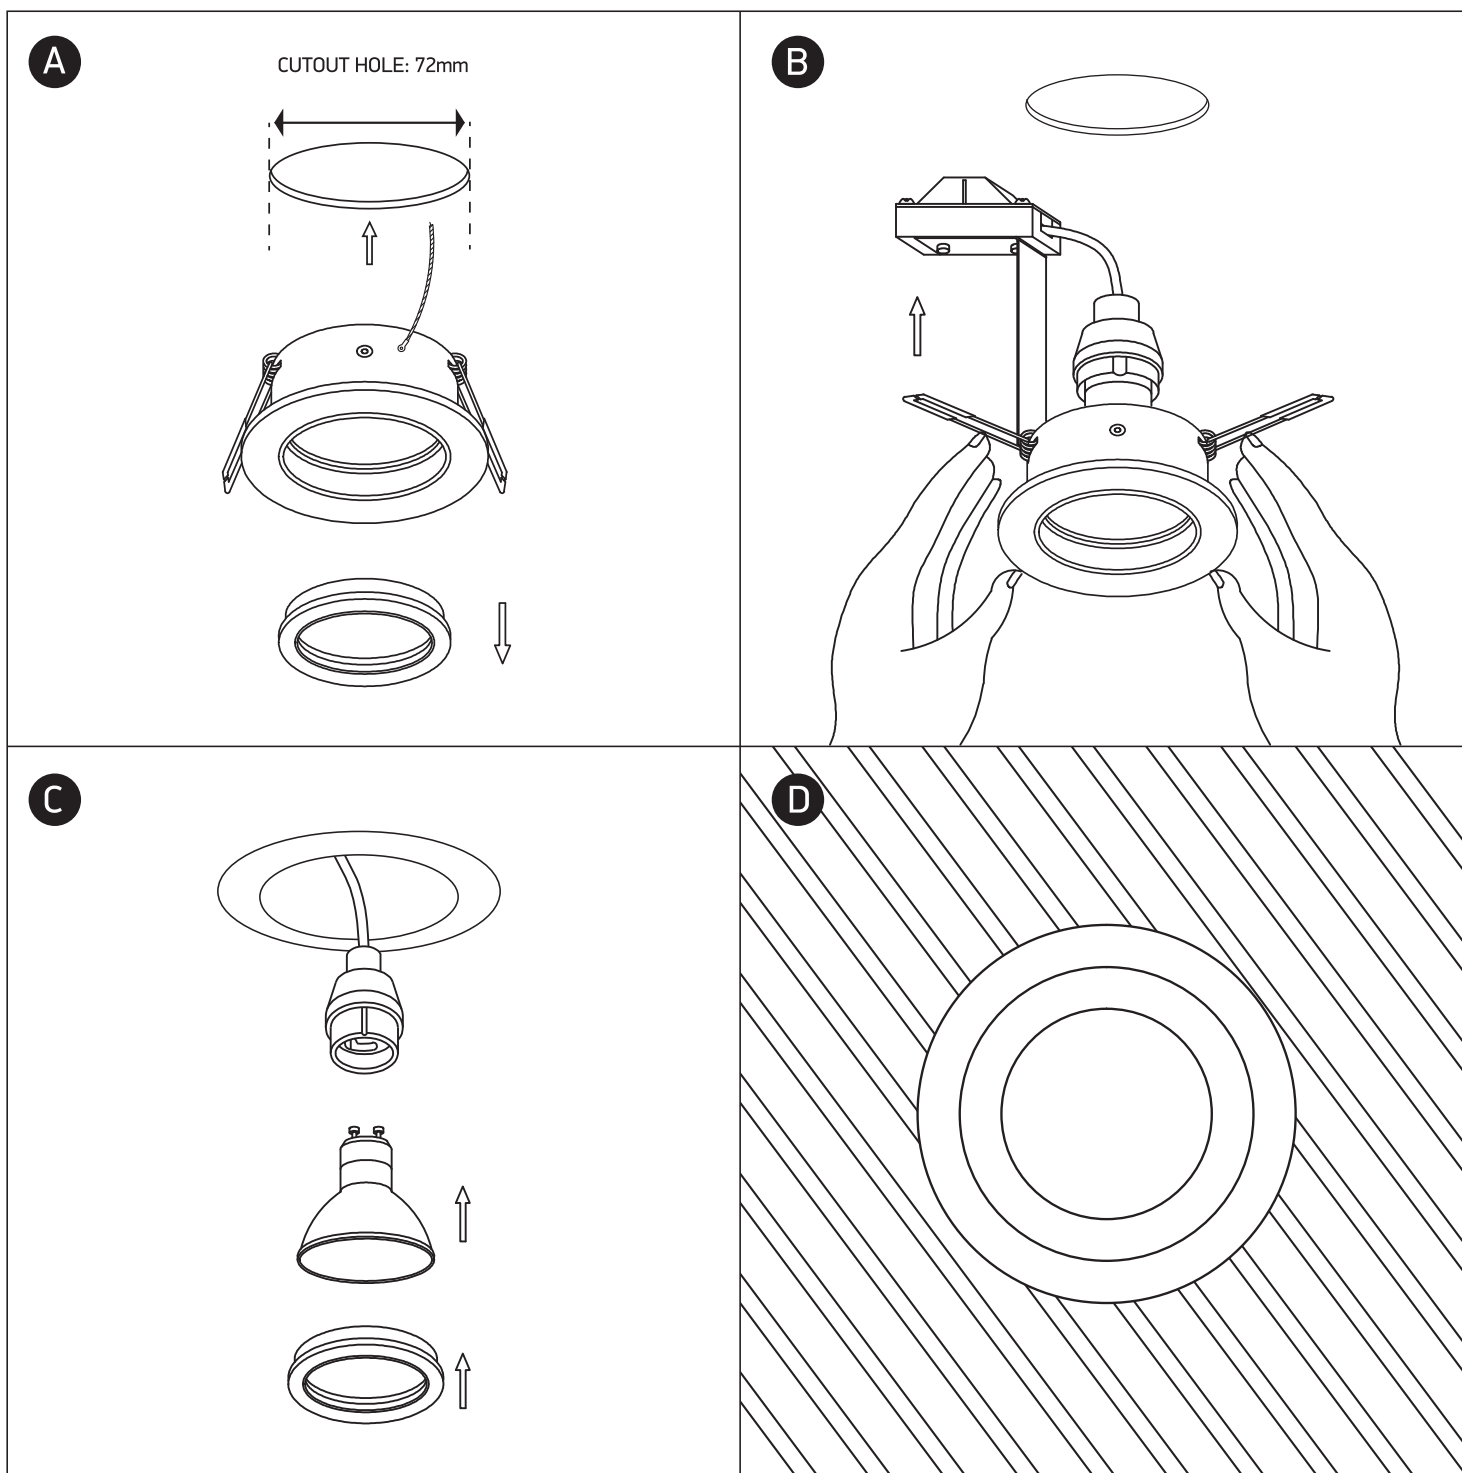

INSTALLATION MANUAL

11105A1

100-240V | MR16 | GU10 | 10W | IP20 | Aluminium | Adjustable

Warnings:

1. Make sure that the product is installed properly before connecting to electricity.
2. Do not cover the fitting.
3. Maintenance and installation should only be carried out by a professional electrician.