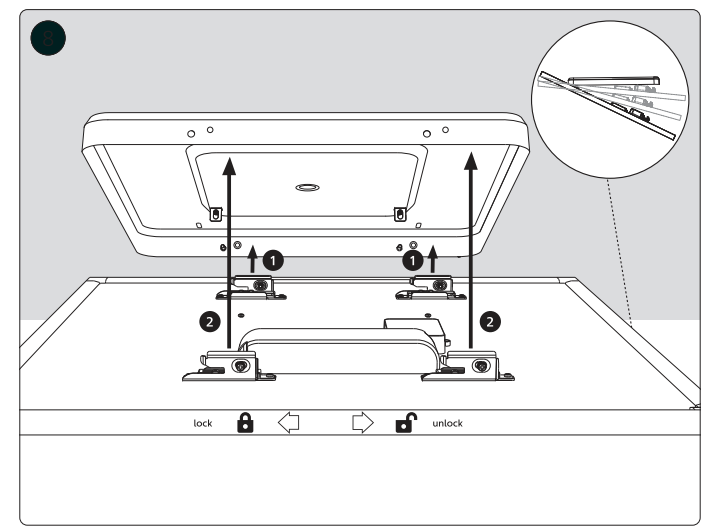

www.philips-hue.com/connectproduct