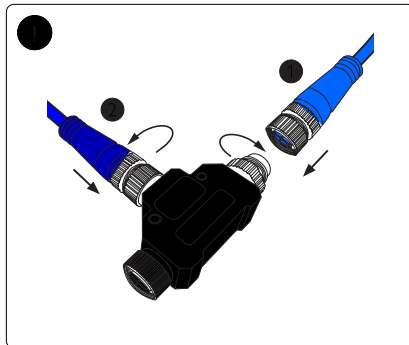

Signify
I.B.R.S. / C.C.R.I. Numéro 10461
5600 VB Eindhoven,
the Netherlands
☎00800-74454775

Signify Australia Limited
65 Epping Road, North Ryde,
NSW, 2113 Australia
Toll Free number: 1300 304 404

Signify New Zealand Limited
123 Carlton Gore Road
Newmarket, Auckland 1023
New Zealand
Tel: 0800 454 448

www.philips-hue.com

© 2021 Signify Holding
All rights reserved

4404 029 12662
Last update: 10/2021