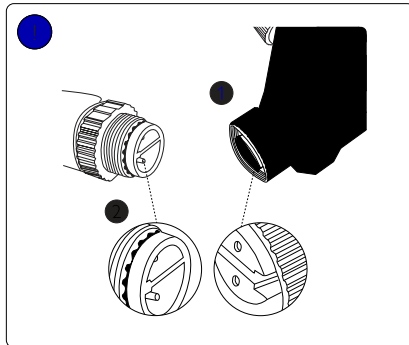

Signify
I.B.R.S. / C.C.R.I. Numéro 10461
5600 VB Eindhoven,
the Netherlands
☎00800-74454775

Signify Australia Limited
65 Epping Road, North Ryde,
NSW, 2113 Australia
Toll Free number: 1300 304 404

Signify New Zealand Limited
123 Carlton Gore Road
Newmarket, Auckland 1023
New Zealand
Tel: 0800 454 448

www.philips-hue.com

© 2021 Signify Holding
All rights reserved

4404 029 12662
Last update: 10/2021