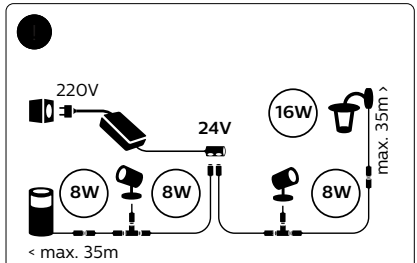

PHILIPS

hue

personal wireless lighting

T-connector / extension cable

HUE serial number

User manual
Benutzerhandbuch
Notice d'emploi
Manual de usuario
Manual do usuário
Manuale d'uso

A

- Use only with Philips Hue 24V SELV IP67 LED power supply!
- Verwendung nur mit Philips Hue 24V SELV IP67 LED-Stromversorgung!
- Utiliser uniquement avec l'alimentation LED Philips Hue 24V SELV IP67!
- Se utiliza solo con la fuente de alimentación LED Philips Hue SELV 24V IP67!
- Utilize apenas com fonte de alimentação LED SELV Philips Hue de 24V IP67!
- Da utilizzzare solo con un alimentatore LED Philips Hue 24V IP67!

www.philips-hue.com

© 2021 Signify Holding
All rights reserved

4404 029 12662
Last update: 10/2021

Sample set up, add up the wattage of the lights

$$8W + 8W + 8W + 16W = 40W$$

Choose your power supply unit (PSU)

40W PSU: Connect up to 40W of lights and 35 m of cable

100W PSU: Connect up to 100W of lights and 30 m of cable