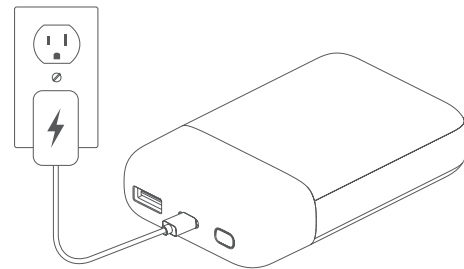

10000mAh Power Bank

Quick Start Guide

1

2

Battery Capacity	Capacity	10,000mAh
Input	USB-C	18W
	USB-A	18W
Output Single Port	USB-C	18W
	USB-A	18W
Output Dual Ports	USB-C	15W
Dimension	LxWxH	105 x 72 x 23mm