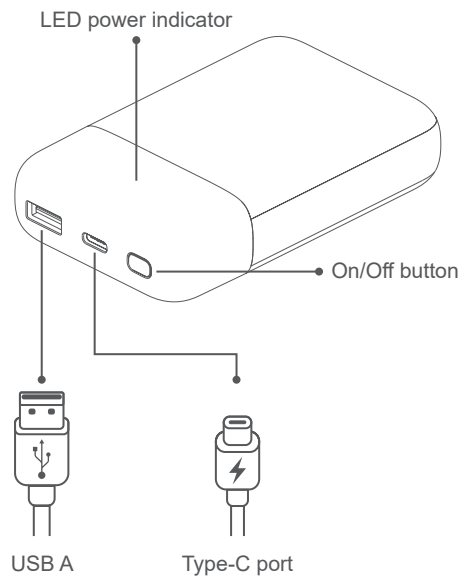

10000mAh Power Bank

Quick Start Guide

1

2

Battery Capacity	Capacity	10,000mAh
Input	USB-C	18W
	USB-A	18W
Output Single Port	USB-C	18W
	USB-A	18W
Output Dual Ports	USB-C	15W
Dimension	LxWxH	105 x 72 x 23mm