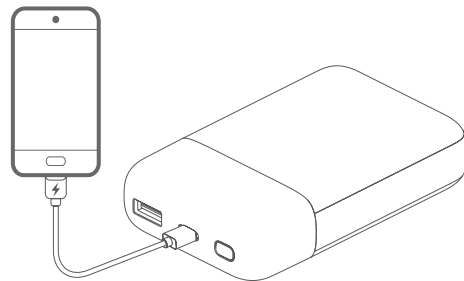

10000mAh Power Bank

Quick Start Guide

1

2

Battery Capacity	Capacity	10,000mAh
Input	USB-C	18W
	USB-A	18W
Output Single Port	USB-C	18W
	USB-A	18W
Output Dual Ports	USB-C	15W
Dimension	LxWxH	105 x 72 x 23mm