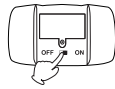

**4** Turn on robot switch

**6** Connect Bluetooth (JT\_XXXX)

**7** Remote control the robot

Walk or glide backward

**8** App control the robot