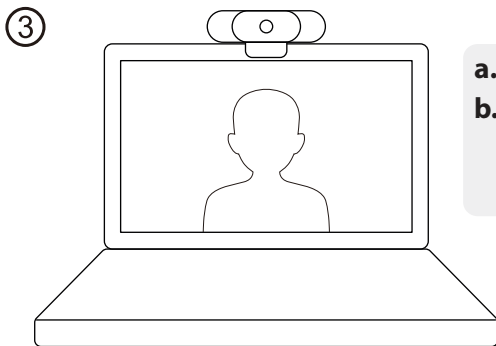

SLWBCAM20

SereneLife

1080P Full HD Webcam with Microphone

HD Audio & Video Unimpeded w/ USB Connector,
Computer Connection, Plug and Play

User Manual

QUICK SETUP

- a. Set up camera on the LCD or on the table.
- b. Connect camera's cable to a computer.
  Please give the camera three seconds to enumerate in the operating system.

Note: *The camera only supports 2.0 and above interfaces.*