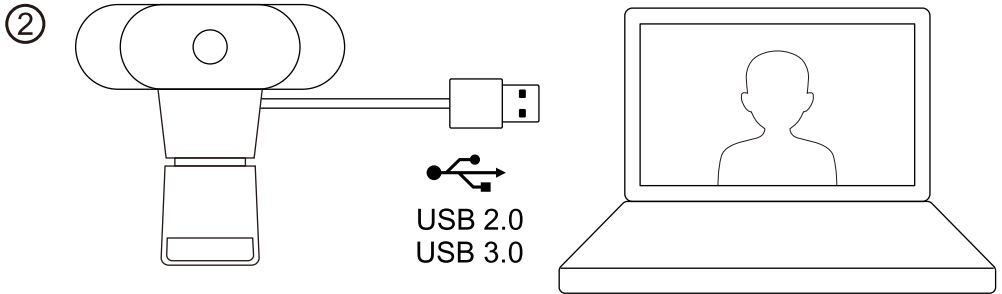

SLWBCAM20

SereneLife

1080P Full HD Webcam with Microphone

HD Audio & Video Unimpeded w/ USB Connector,
Computer Connection, Plug and Play

User Manual

QUICK SETUP

- a. Set up camera on the LCD or on the table.
- b. Connect camera's cable to a computer.
  Please give the camera three seconds to enumerate in the operating system.

Note: *The camera only supports 2.0 and above interfaces.*