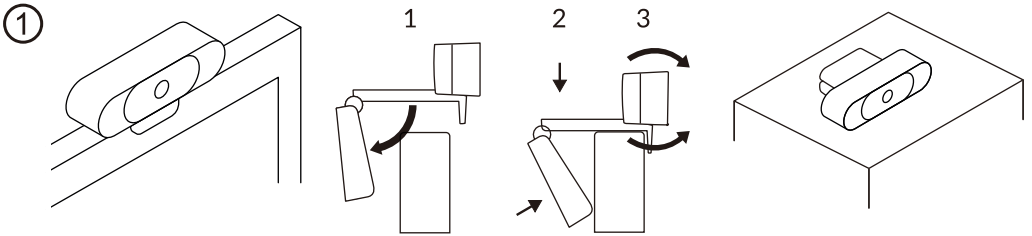

SLWBCAM20

SereneLife

1080P Full HD Webcam with Microphone

HD Audio & Video Unimpeded w/ USB Connector,
Computer Connection, Plug and Play

User Manual

QUICK SETUP

- a. Set up camera on the LCD or on the table.
- b. Connect camera's cable to a computer.
  Please give the camera three seconds to enumerate in the operating system.

Note: *The camera only supports 2.0 and above interfaces.*