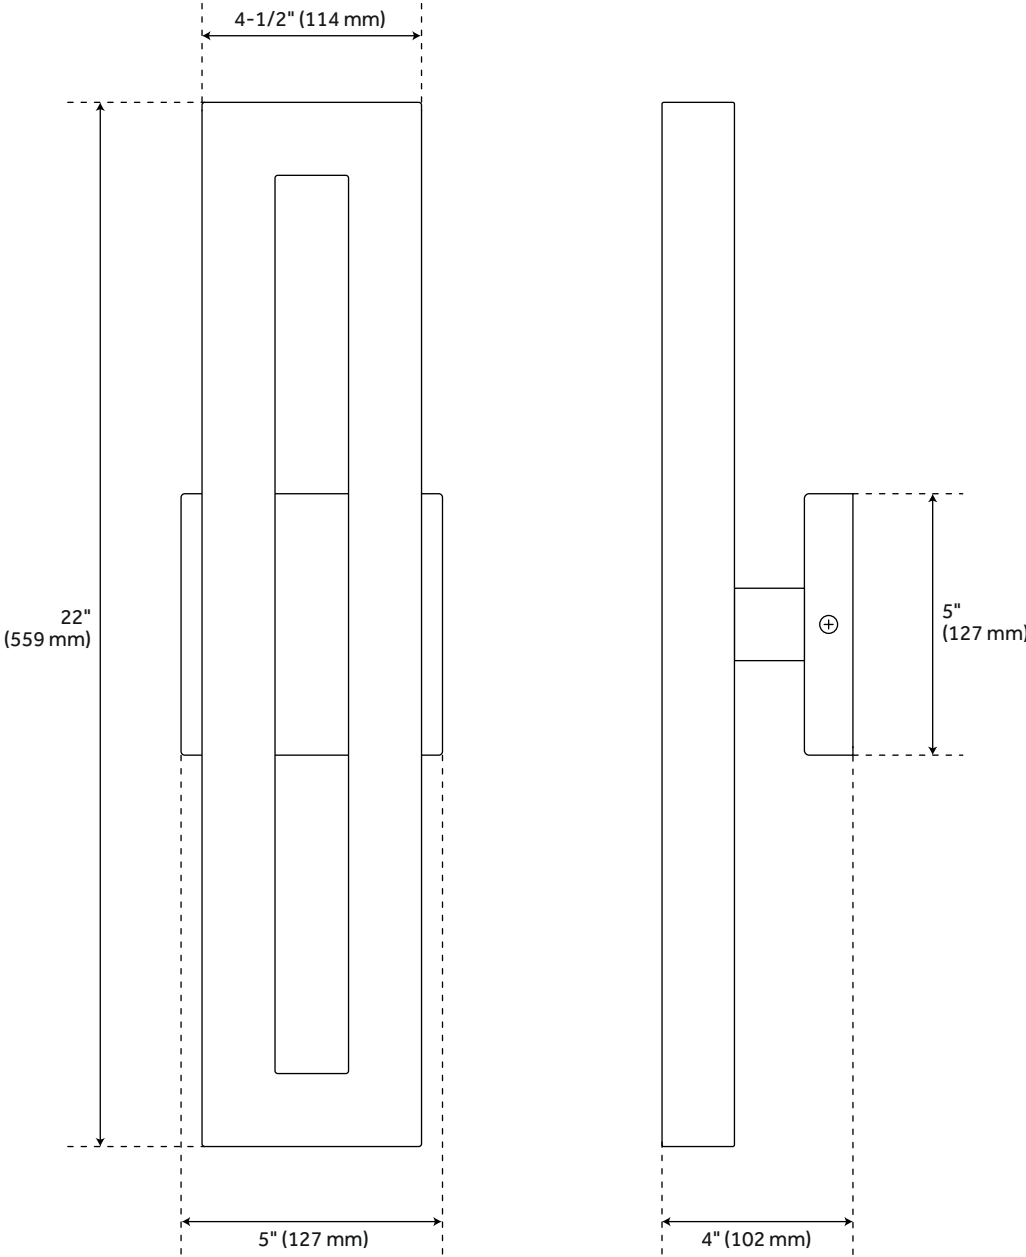

PADDOCK 2-LIGHT OUTDOOR ENTRANCE WALL SCONCE

SKU: 944724

PHEL5300,PHEL5301

FEATURES

Installation Type: Wall Mount
Design: Modern
Material: Aluminum
Base Plate Height: 5"
Mounting Hardware Included: Yes
Number of Bulbs: 2
Base Plate Width: 5"
Location Type: Outdoor
Bulbs Included: Yes
Bulb Type: Integrated LED
Wattage per Bulb: 3

CODES/STANDARDS

UL 1598 / CSA C22.2 No 250.0

Code:
REVISED 5/13/2022

PADDOCK 16" 2-LIGHT OUTDOOR ENTRANCE WALL SCONCE - BLACK

SKU: 944724
PHEL5300

All dimensions and specifications are nominal and may vary. Use actual products for accuracy in critical situations.

PADDOCK 22" 2-LIGHT OUTDOOR ENTRANCE WALL SCONCE - BLACK

SKU: 944724
PHEL5301

All dimensions and specifications are nominal and may vary. Use actual products for accuracy in critical situations.