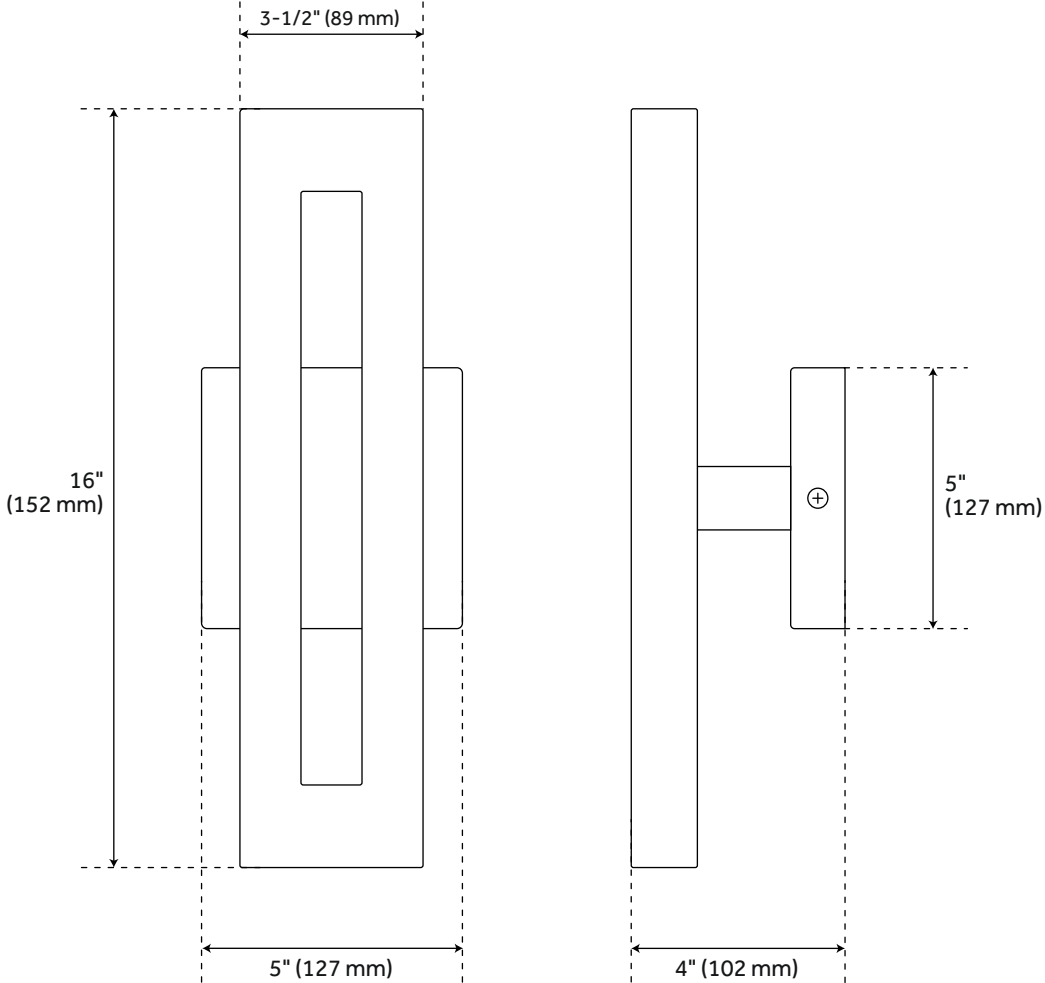

PADDOCK 2-LIGHT OUTDOOR ENTRANCE WALL SCONCE

SKU: 944724

PHEL5300,PHEL5301

FEATURES

Installation Type: Wall Mount
Design: Modern
Material: Aluminum
Base Plate Height: 5"
Mounting Hardware Included: Yes
Number of Bulbs: 2
Base Plate Width: 5"
Location Type: Outdoor
Bulbs Included: Yes
Bulb Type: Integrated LED
Wattage per Bulb: 3

CODES/STANDARDS

UL 1598 / CSA C22.2 No 250.0

Code:
REVISED 5/13/2022

PADDOCK 16" 2-LIGHT OUTDOOR ENTRANCE WALL SCONCE - BLACK

SKU: 944724
PHEL5300

All dimensions and specifications are nominal and may vary. Use actual products for accuracy in critical situations.

PADDOCK 22" 2-LIGHT OUTDOOR ENTRANCE WALL SCONCE - BLACK

SKU: 944724
PHEL5301

All dimensions and specifications are nominal and may vary. Use actual products for accuracy in critical situations.