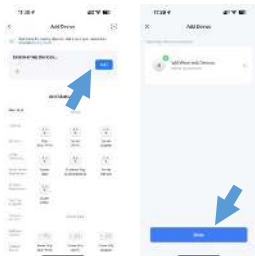

USE

1. Push the back cover upwards and remove the cover, then insert the battery.

2. Insert batteries according to polarity. The indicator light will flash when the batteries are inserted.

3. Download the Smart Life mobile app via Google Play for Android devices or the App Store for iOS devices.

4. First turn on Bluetooth on your mobile phone, open the Smart Life app and select "+" then hold the pairing button for about 5 seconds until the indicator starts flashing.

5. Then the mobile app will display "Discovering devices". Once found, press "Go to add", select the WiFi network and enter the password for it. The device will automatically connect.