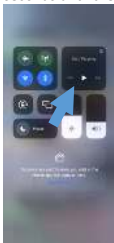

USE

1. Push the back cover upwards and remove the cover, then insert the battery.

2. Insert batteries according to polarity. The indicator light will flash when the batteries are inserted.

3. Download the Smart Life mobile app via Google Play for Android devices or the App Store for iOS devices.

4. First turn on Bluetooth on your mobile phone, open the Smart Life app and select "+" then hold the pairing button for about 5 seconds until the indicator starts flashing.

5. Then the mobile app will display "Discovering devices". Once found, press "Go to add", select the WiFi network and enter the password for it. The device will automatically connect.