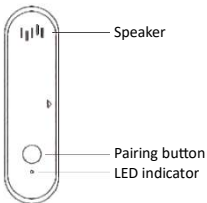

EN Manual for Solight Smart WiFi Water Leak Detector 1D100W

DESCRIPTION OF EQUIPMENT

TECHNICAL PARAMETERS

Batteries	2x AAA (1.5V) alkaline batteries
Quiet current	$\leq 18\mu\text{A}$
Alarm current	$\leq 100\text{mA}$
Volume	80dB (up to 1m)
Working temperature	$-10^{\circ}\text{C} \sim 55^{\circ}\text{C}$
Working humidity	10% ~ 90%RH
WIFI	IEEE 802.11 b/g/n 2.4GHz
The device is intended for indoor use	

USE

1. Push the back cover upwards and remove the cover, then insert the battery.

2. Insert batteries according to polarity. The indicator light will flash when the batteries are inserted.

3. Download the Smart Life mobile app via Google Play for Android devices or the App Store for iOS devices.

4. First turn on Bluetooth on your mobile phone, open the Smart Life app and select "+" then hold the pairing button for about 5 seconds until the indicator starts flashing.

5. Then the mobile app will display "Discovering devices". Once found, press "Go to add", select the WiFi network and enter the password for it. The device will automatically connect.