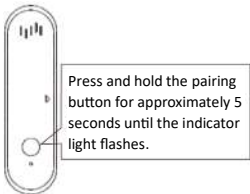

EN Manual for Solight Smart WiFi Water Leak Detector 1D100W

DESCRIPTION OF EQUIPMENT

TECHNICAL PARAMETERS

Batteries	2x AAA (1.5V) alkaline batteries
Quiet current	$\leq 18\mu\text{A}$
Alarm current	$\leq 100\text{mA}$
Volume	80dB (up to 1m)
Working temperature	$-10^{\circ}\text{C} \sim 55^{\circ}\text{C}$
Working humidity	10% ~ 90%RH
WIFI	IEEE 802.11 b/g/n 2.4GHz
The device is intended for indoor use	

USE

1. Push the back cover upwards and remove the cover, then insert the battery.

2. Insert batteries according to polarity. The indicator light will flash when the batteries are inserted.

3. Download the Smart Life mobile app via Google Play for Android devices or the App Store for iOS devices.