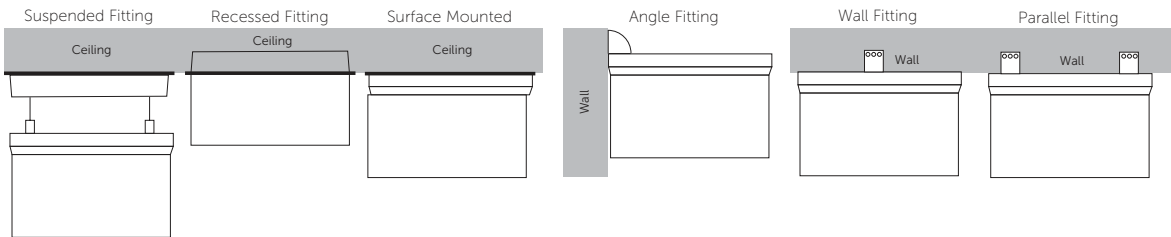

## LED Emergency 6 in 1 Exit Blade

- Ability to be displayed in 6 different ways; Surface / Suspended / Recessed / Wall / Parallel / Angled Mounting
- Selectable Self Test or Manual Emergency Mode
- Suitable for commercial and industrial installations
- Different legend options available
- Maintained / Non Maintained
- Viewable from both sides
- Viewing distance 25m

### 5 Year Silver Warranty

Code	W	Description	Temp	Viewing Distance	WxHxD
09066V2	2	LED Emergency 6 in 1 Exit Blade. Including New (ISO) Up Legend (White Version)	6500K	25M	267x170x34
09130	2	LED Emergency 6 in 1 Exit Blade. Including New (ISO) Up Legend (Black Version)	6500K	25M	267x170x34
09067V2	-	New Legend Reversible Left & Right	-	-	-
09068V2	-	New Legend Down	-	-	-