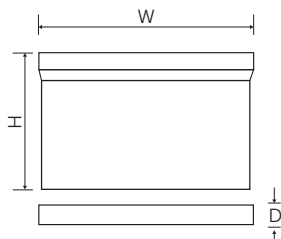

## LED Emergency 6 in 1 Exit Blade

- Ability to be displayed in 6 different ways; Surface / Suspended / Recessed / Wall / Parallel / Angled Mounting
- Selectable Self Test or Manual Emergency Mode
- Suitable for commercial and industrial installations
- Different legend options available
- Maintained / Non Maintained
- Viewable from both sides
- Viewing distance 25m

### 5 Year Silver Warranty

Code	W	Description	Temp	Viewing Distance	WxHxD
09066V2	2	LED Emergency 6 in 1 Exit Blade. Including New (ISO) Up Legend (White Version)	6500K	25M	267x170x34
09130	2	LED Emergency 6 in 1 Exit Blade. Including New (ISO) Up Legend (Black Version)	6500K	25M	267x170x34
09067V2	-	New Legend Reversible Left & Right	-	-	-
09068V2	-	New Legend Down	-	-	-