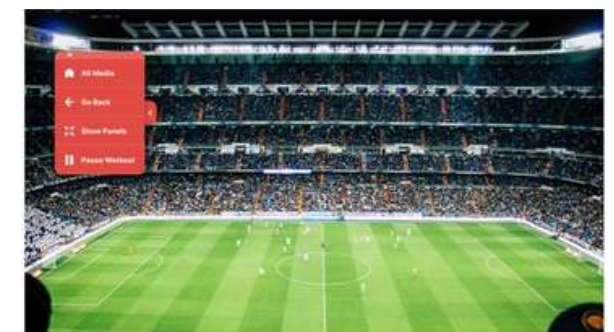

Wired Mirroring is also an option

iPhone

Use a Lightning to HDMI adapter and an HDMI cable to connect your phone to the machine console.

Android

Use a USB-C to HDMI adapter and an HDMI cable, or a direct USB-C to HDMI cable to connect your phone to the machine console. Make sure your Android smartphone supports video output over USB-C.

*The HDMI port is located in the right corner of the machine console's underside.

1. Once the content is on the screen, use the Floating Panel to navigate and pause your workout when needed.
2. Touch the panel's top edge to drag the panel around the screen to find the perfect place for it, where it will not prevent you from interacting with the content.
3. Press **Hide Panels** to enter the full screen mode without stats on the top and tabs on the bottom. Press **Show Panels** to bring them back.
4. Use the arrow button on the right side of the panel to hide and show the text labels. This allows you to further minimize the panels size.
5. Press **All Media** to go back to the content sources selection.

1. A subscription may be required to access some apps
2. **PAID TV STREAMING APPS DO NOT ALLOW WIRELESS SCREEN MIRRORING** (EX: NETFLIX, HBO, DISNEY+, ETC.)
3. Device **MUST** be connected to the same WiFi as the console to use screen mirroring.

*Scan to download the Spirit screen mirroring app