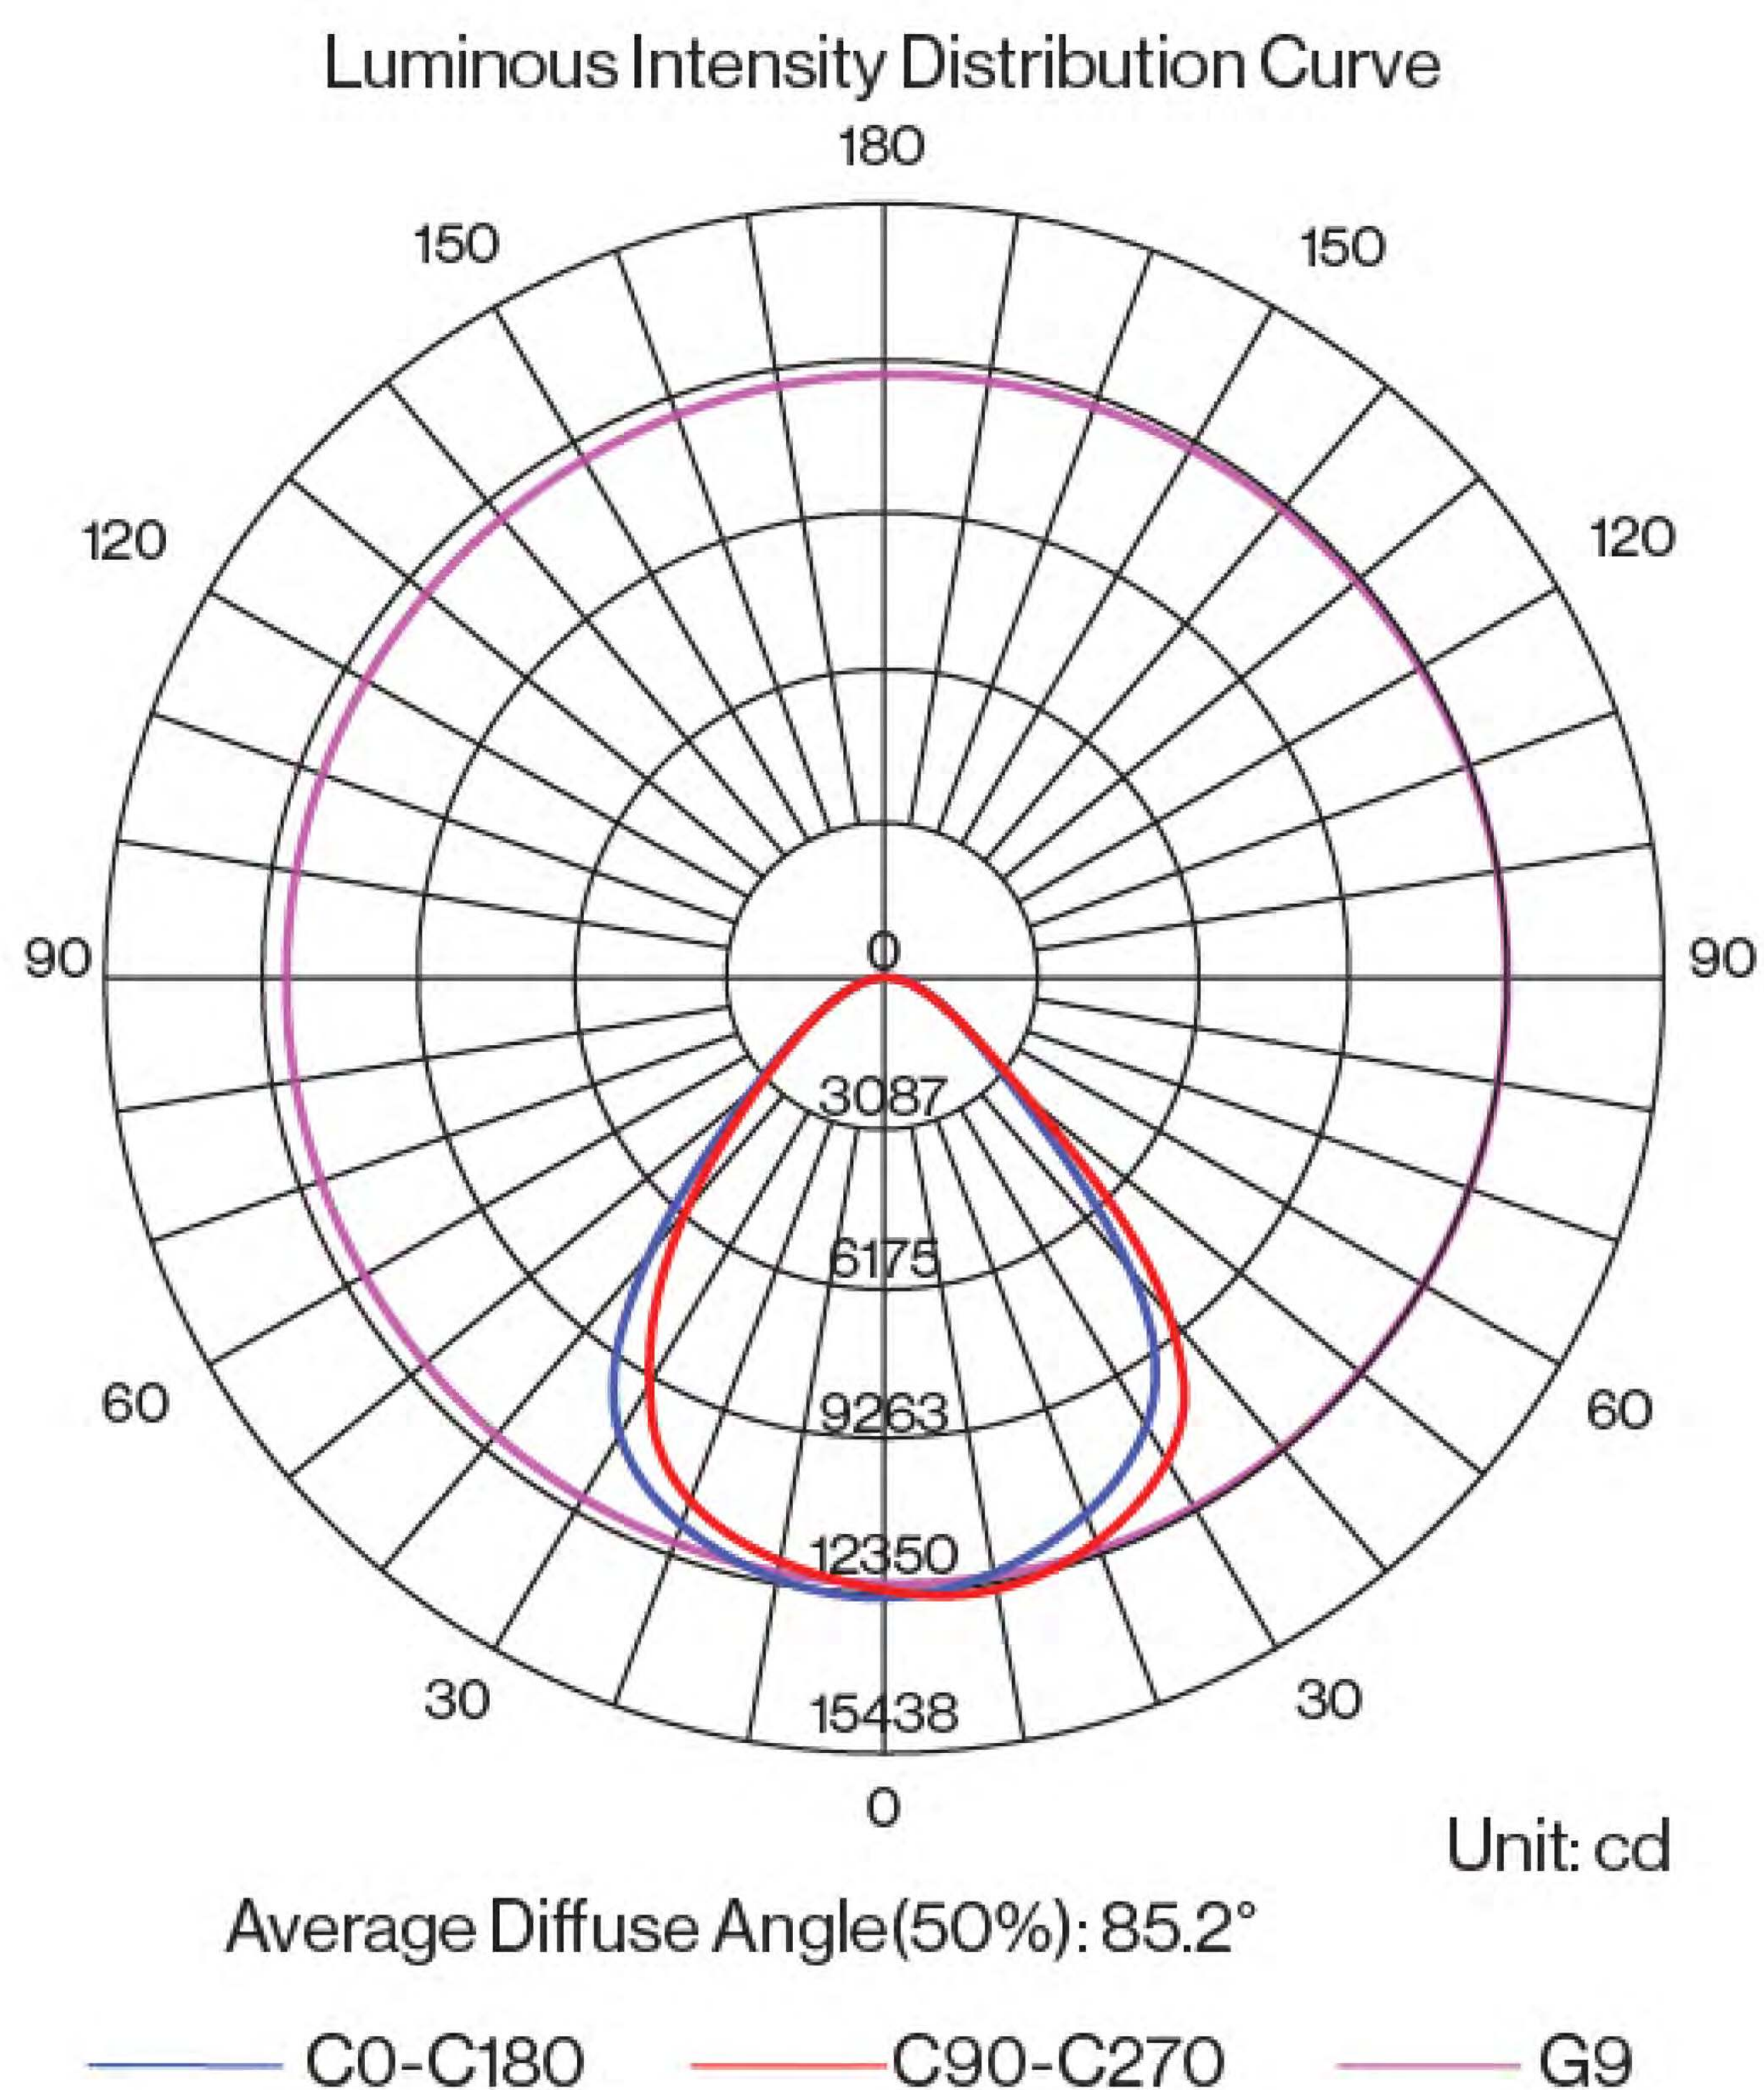

## UFO High Bay LED Fixture

This low-profile, dimmable 150W LED UFO High Bay features a 90° beam spread and multiple mounting options (hooks, ceiling, & ½" NPT Pole Mount) for easy installation. Wet-rated for outdoor or indoor use, including warehouses, gymnasiums, retail spaces, gas stations, & highway toll stations.

3" Height

10.8" Width

### LIGHT DISTRIBUTION ANGLE

NOTE: The curves indicate the illuminated area and the average illumination at different distances.