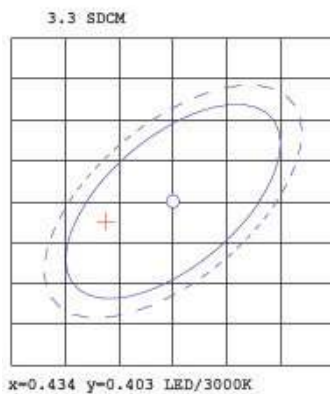

6" SLIM SELECTABLE WHITE LED LIGHT

Select the CCT of this dimmable Slim LED downlight during install with the slider switch on back of the included j-box to select preferred color (2700K, 3000K, 4000K, 5000K, 6000K). This 6" 14W Slim is a 100W equivalent and is IC rated. Install fast with spring-loaded brackets.

MODELS

DL_SL6-14W-27K_6K-#PK

LIGHT DISTRIBUTION ANGLE

CIE1931 Chromaticity Diagram

CERTIFICATIONS

SPECIFICATIONS

| | |
|--------------|--------|
| Voltage | 120V |
| Wattage | 14W |
| Current | 0.126A |
| Power Factor | 0.9 |