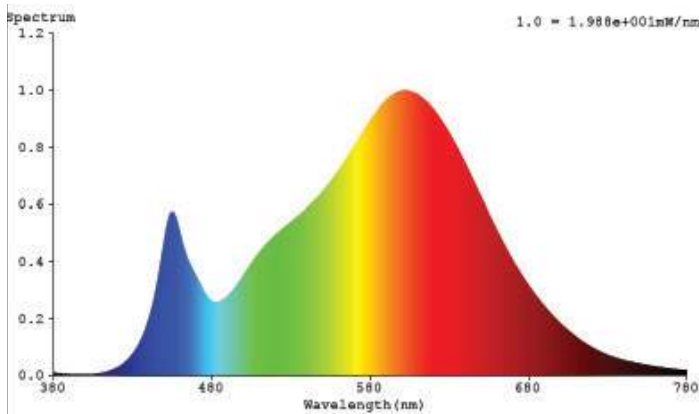

6" SLIM SELECTABLE WHITE LED LIGHT

Select the CCT of this dimmable Slim LED downlight during install with the slider switch on back of the included j-box to select preferred color (2700K, 3000K, 4000K, 5000K, 6000K). This 6" 14W Slim is a 100W equivalent and is IC rated. Install fast with spring-loaded brackets.

MODELS

DL_SL6-14W-27K_6K-#PK

LIGHT DISTRIBUTION ANGLE

CIE1931 Chromaticity Diagram

CERTIFICATIONS

SPECIFICATIONS

| | |
|--------------|--------|
| Voltage | 120V |
| Wattage | 14W |
| Current | 0.126A |
| Power Factor | 0.9 |

LIGHTING PERFORMANCE

| | |
|-----------------------|-------------|
| Lumens | 850 lm |
| Equivalency | 60W |
| Frequency | 60 Hz |
| Color Rendering Index | 80 |
| Beam Angle | 90° |
| Dimmable | Yes |
| Efficacy | 60 lm/w |
| Color Temperature | 2700K-6000K |