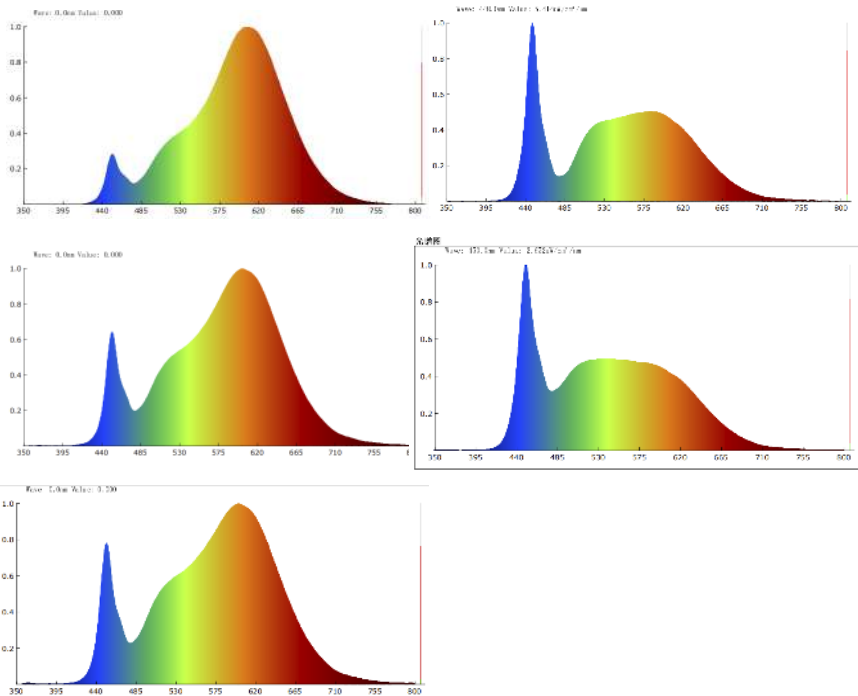

6" SLIM SELECTABLE WHITE LED LIGHT

Select the CCT of this dimmable Slim LED downlight during install with the slider switch on back of the included j-box to select preferred color (2700K, 3000K, 4000K, 5000K, 6000K). This 6" 14W Slim is a 100W equivalent and is IC rated. Install fast with spring-loaded brackets.

MODELS

DL_SL6-14W-27K_5K-#PK

LIGHT DISTRIBUTION ANGLE

CERTIFICATIONS

SPECIFICATIONS

Voltage	120V
Wattage	14W
Power Factor	0.8

LIGHTING PERFORMANCE

Lumens	850
Selectable Color Temperature	2700K-6000K
Color Rendering Index (CRI)	80
Beam Angle	120°
Dimmable	Yes
Efficiency (lm/w)	60.71lm/w

ENVIRONMENT

Operating Temperature	-4°F to 113°F
Usage	Indoor

CONSTRUCTION

Housing	PLASTIC
Weight	0.6 lbs

LIFESPAN

Average Life (Hours)	LED 50000hrs
Warranty	7 years

6" SLIM SELECTABLE WHITE LED LIGHT

This modern Ring Slim Ceiling Light by Sunco is designed to impress, featuring clean lines and a sleek, contemporary aesthetic. Create a modern and elegant look that will elevate the style of your home.