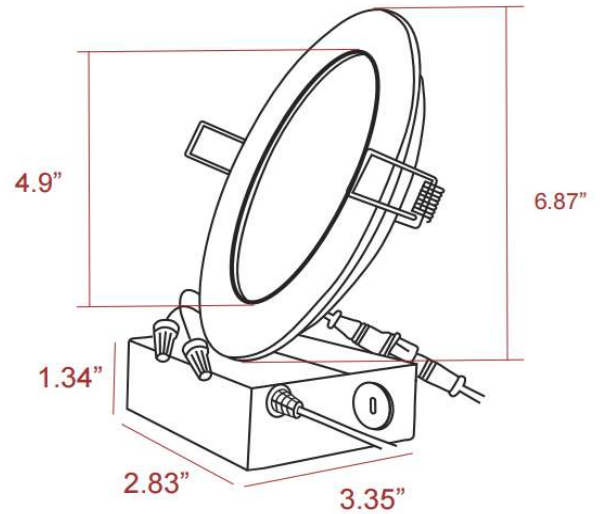

6" SLIM SELECTABLE WHITE LED LIGHT

Select the CCT of this dimmable Slim LED downlight during install with the slider switch on back of the included j-box to select preferred color (2700K, 3000K, 4000K, 5000K, 6000K). This 6" 14W Slim is a 100W equivalent and is IC rated. Install fast with spring-loaded brackets.

MODELS

DL_SL6-14W-27K_5K-#PK

LIGHT DISTRIBUTION ANGLE

CERTIFICATIONS

SPECIFICATIONS

Voltage	120V
Wattage	14W
Power Factor	0.8

LIGHTING PERFORMANCE

Lumens	850
Selectable Color Temperature	2700K-6000K
Color Rendering Index (CRI)	80
Beam Angle	120°
Dimmable	Yes
Efficiency (lm/w)	60.71lm/w

ENVIRONMENT

Operating Temperature	-4°F to 113°F
Usage	Indoor

CONSTRUCTION

Housing	PLASTIC
Weight	0.6 lbs

LIFESPAN

Average Life (Hours)	LED 50000hrs
Warranty	7 years

6" SLIM SELECTABLE WHITE LED LIGHT

This modern Ring Slim Ceiling Light by Sunco is designed to impress, featuring clean lines and a sleek, contemporary aesthetic. Create a modern and elegant look that will elevate the style of your home.