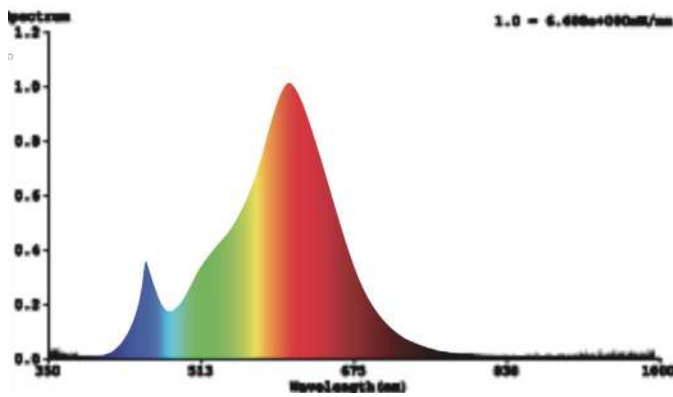

4" SLIM SELECTABLE WHITE LED LIGHT

Select the CCT of this dimmable Slim LED downlight during install with the slider switch on back of the included j-box to select preferred color (2700K, 3000K, 4000K, 5000K). This 4" Slim is a 60W equivalent and is IC rated. Install fast with spring-loaded brackets.

MODELS

DL_SL4-10W-27K_5K

LIGHT DISTRIBUTION ANGLE

CIE1931 Chromaticity Diagram

NOTE: The curves indicate the illuminated area and the average illumination at different distances.

CERTIFICATIONS

SPECIFICATIONS

Voltage	120 V
Wattage	10 W
Current	0.092A
Power Factor	0.90

LIGHTING PERFORMANCE

Lumens	650 lm
Equivalency	60W
Frequency	≥ 120 Hz
Color Rendering Index	90
Beam Angle	110°
Dimmable	YES
Efficacy	65 lm/W
Color Temperature	2700K/3000K/ 4000K/5000K