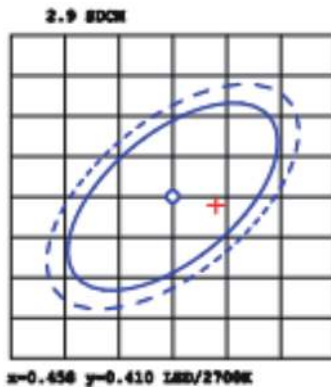

4" SLIM SELECTABLE WHITE LED LIGHT

Select the CCT of this dimmable Slim LED downlight during install with the slider switch on back of the included j-box to select preferred color (2700K, 3000K, 4000K, 5000K). This 4" Slim is a 60W equivalent and is IC rated. Install fast with spring-loaded brackets.

MODELS

DL_SL4-10W-27K_5K

LIGHT DISTRIBUTION ANGLE

CIE1931 Chromaticity Diagram

NOTE: The curves indicate the illuminated area and the average illumination at different distances.

CERTIFICATIONS

SPECIFICATIONS

Voltage	120 V
Wattage	10 W
Current	0.092A
Power Factor	0.90

LIGHTING PERFORMANCE

Lumens	650 lm
Equivalency	60W
Frequency	≥ 120 Hz
Color Rendering Index	90
Beam Angle	110°
Dimmable	YES
Efficacy	65 lm/W
Color Temperature	2700K/3000K/ 4000K/5000K