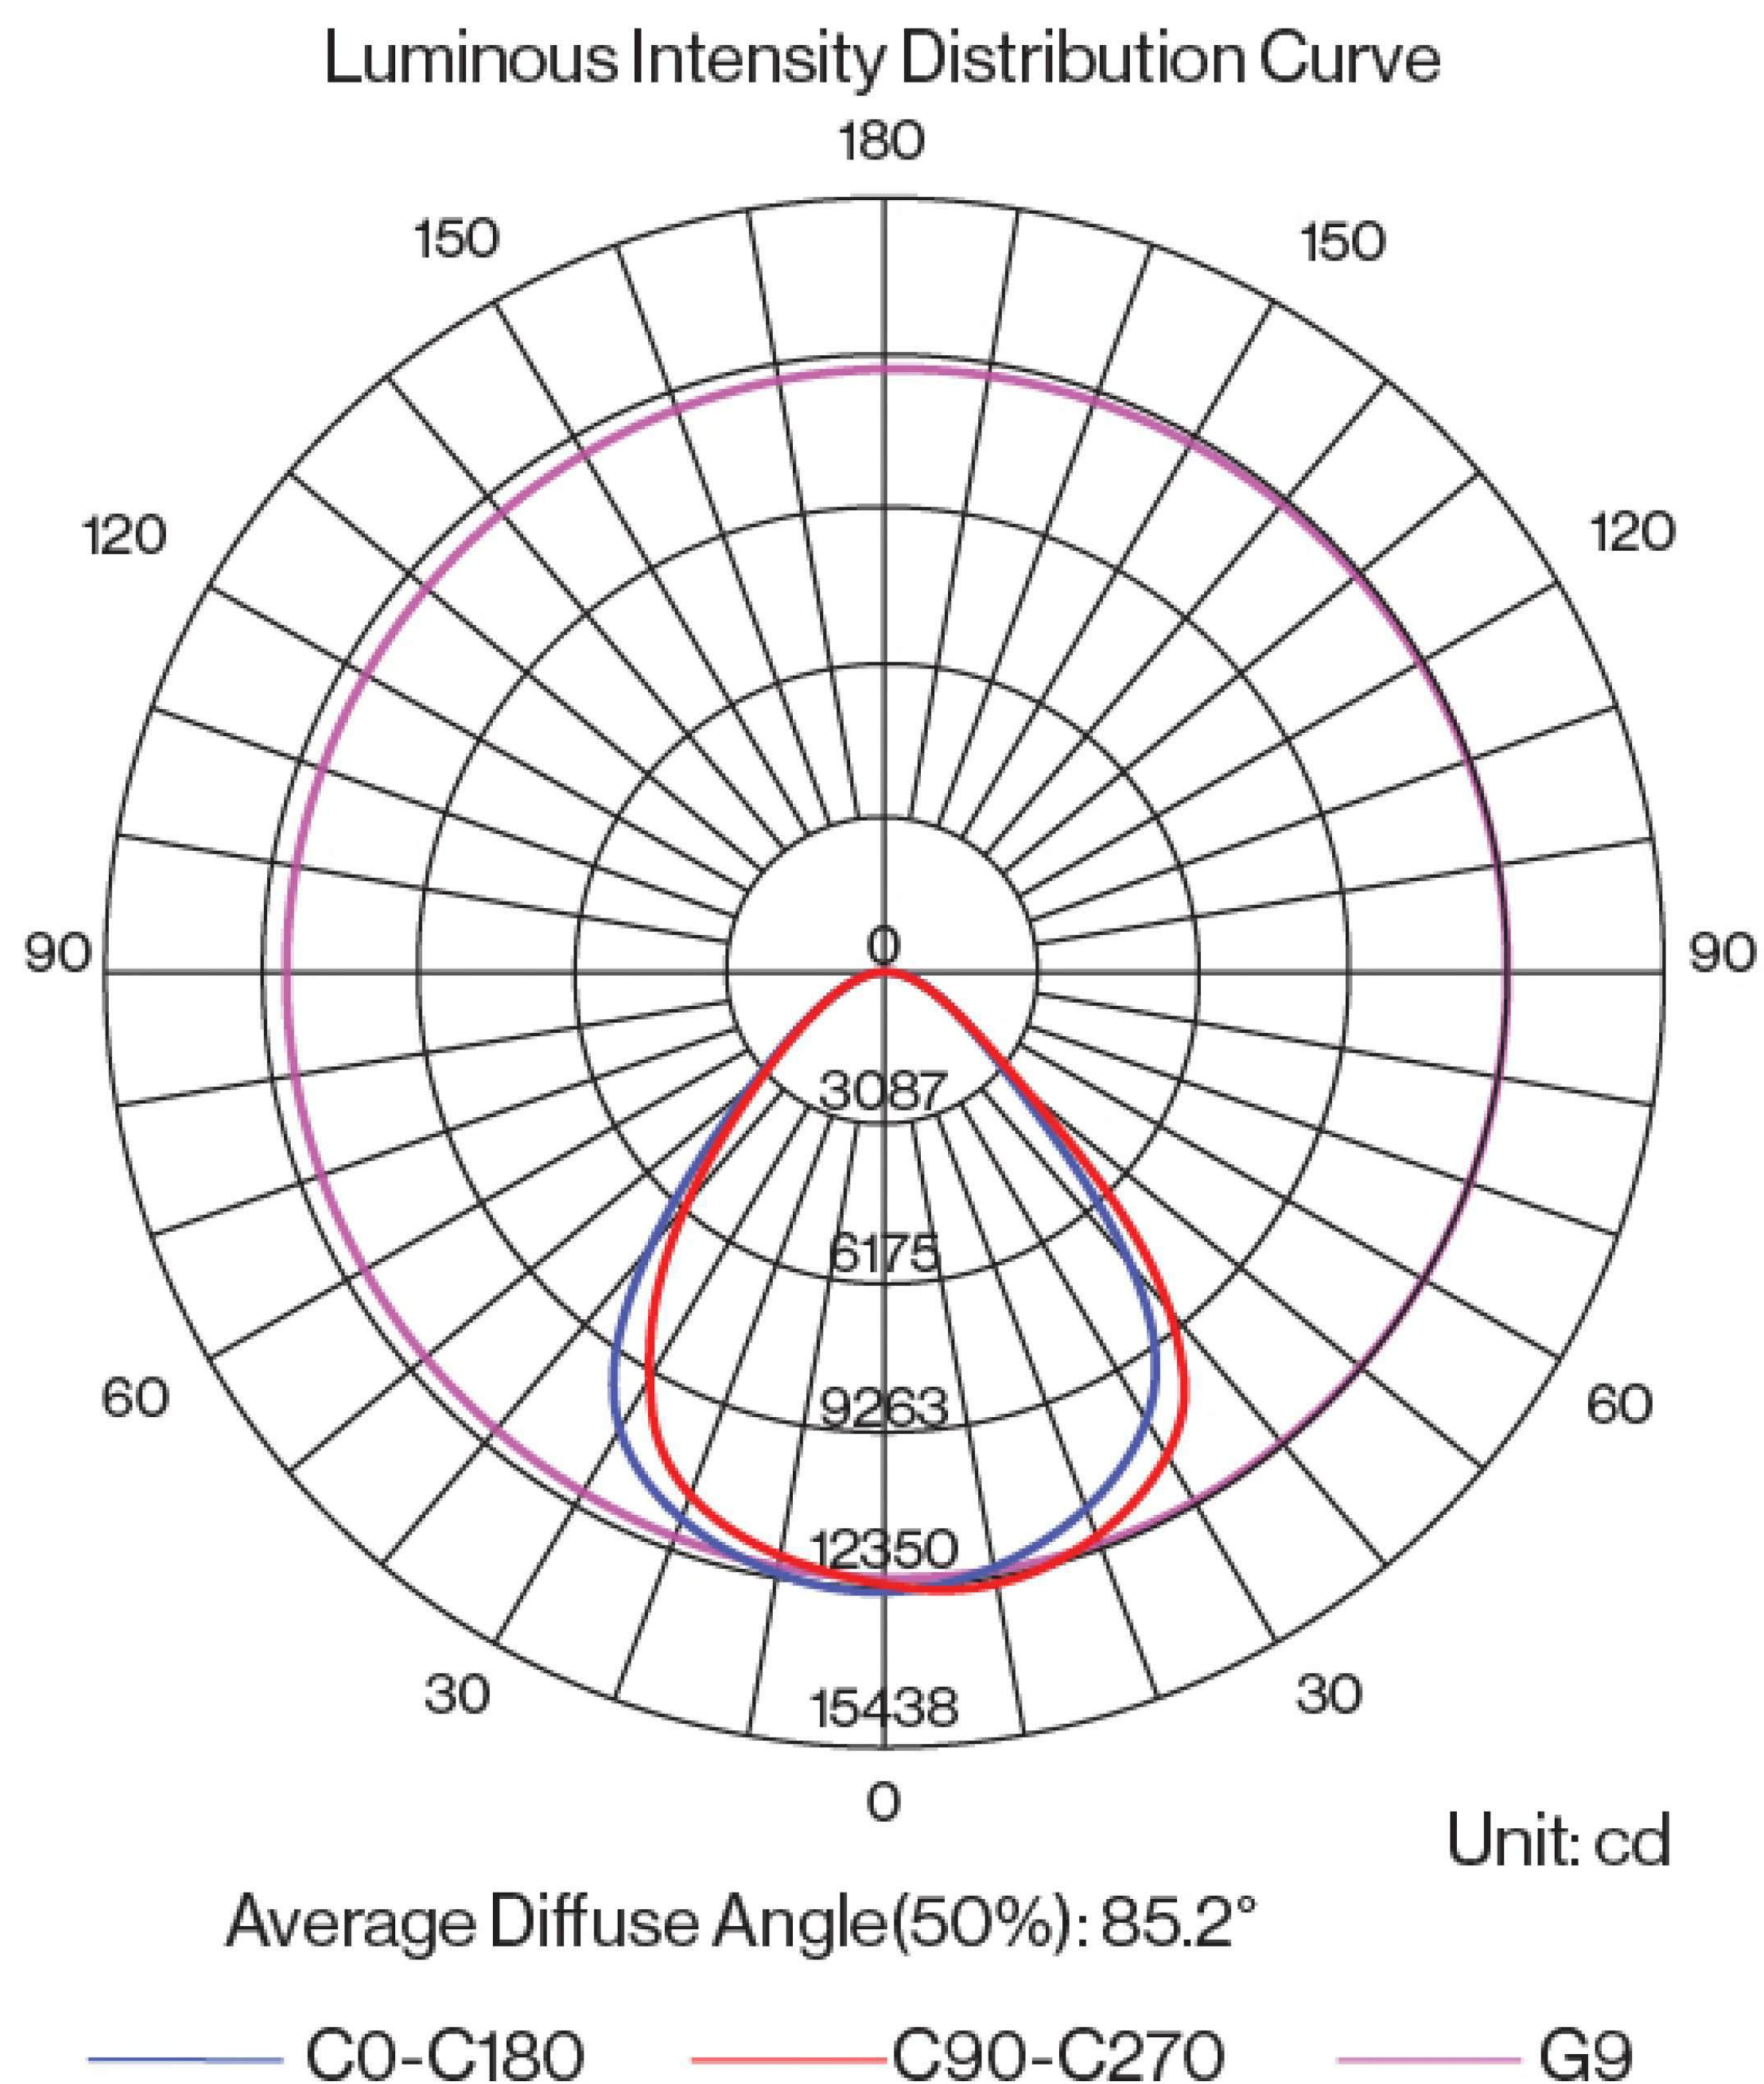

UFO High Bay LED Fixture

This low-profile, dimmable 150W LED UFO High Bay features a 90° beam spread and multiple mounting options (hooks, ceiling, & ½" NPT Pole Mount) for easy installation. Wet-rated for outdoor or indoor use, including warehouses, gymnasiums, retail spaces, gas stations, & highway toll stations.

3" Height

10.8" Width

MODELS

HB_UFO-150W-35K-#PK HB_UFO-150W-5K-#PK HB_UFO-150W-7K-#PK
 HB_UFO-150W-4K-#PK HB_UFO-150W-6K-#PK
 HB_UFO-150W-45K-#PK HB_UFO-150W-65K-#PK

LIGHT DISTRIBUTION ANGLE

NOTE: The curves indicate the illuminated area and the average illumination at different distances.

CERTIFICATIONS

SPECIFICATIONS

| | |
|--------------|---------------|
| Voltage | 100VAC-277VAC |
| Wattage | 150W |
| Power Factor | >90 |

LIGHTING PERFORMANCE

| | |
|-----------------------|---|
| Lumens | 21000lm |
| Equivalency | 600W |
| Frequency | 50/60Hz |
| Color Rendering Index | 80+ |
| Beam Angle | 90° |
| Dimmable | 0-10V |
| Efficacy | 145 |
| Color Temperature | 3500K/4000K/4500K/5000K/ 6000K/6500K/7000K |