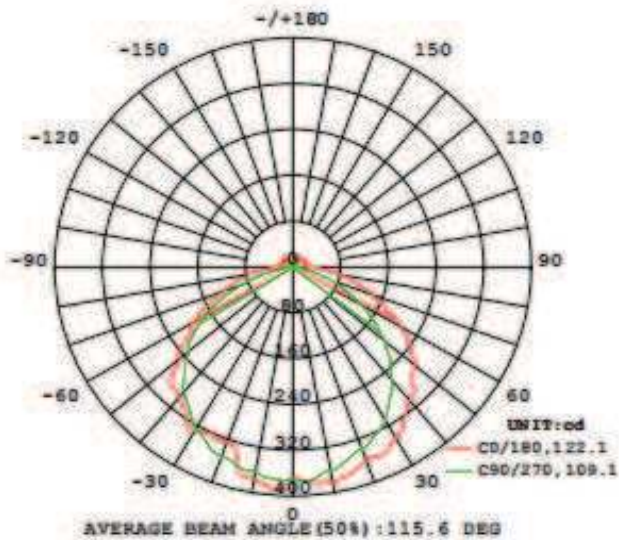

T8 LED Clear Lens Tube Light, Type B

Replace your old fluorescent tube lights and instantly double the brightness of your garage or workshop by switching to Sunco's T8 LED Type B Tube Light.

MODELS

T8_BY_C2-10W-5000K

LIGHT DISTRIBUTION ANGLE

LUMINOUS INTENSITY DISTRIBUTION DIAGRAM

SPECIFICATIONS

Voltage	100-277V
Wattage	10W
Power Factor	0.9

LIGHTING PERFORMANCE

Lumens	1200LM
CCT	5000K
CRI	80+
Beam Angle	120°
Efficacy	120lm/w
Dimmable	No