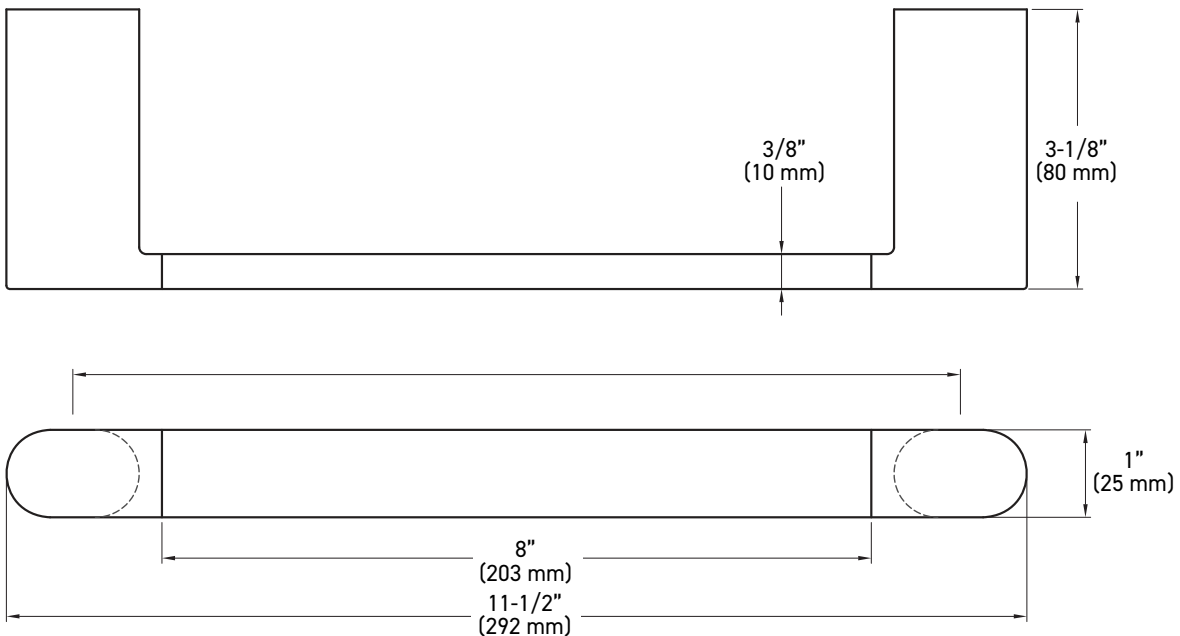

HAND TOWEL BAR

MEASUREMENTS SUBJECT TO A 3% VARIANCE. MEASUREMENTS ARE FOR REFERENCE ONLY. TAYMOR RESERVES THE RIGHT TO CHANGE PRODUCT SPECS WITHOUT NOTICE.