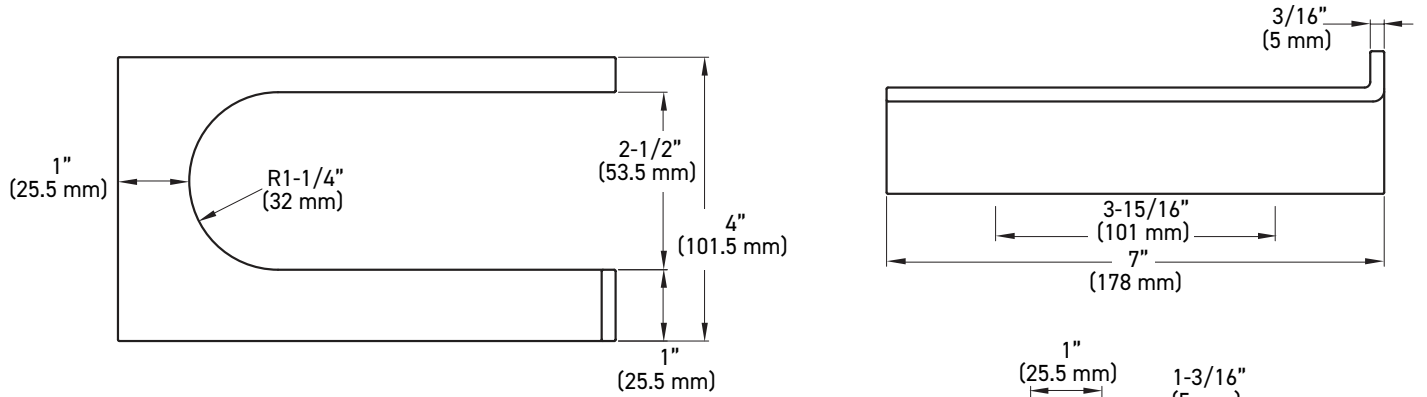

PAPER HOLDER