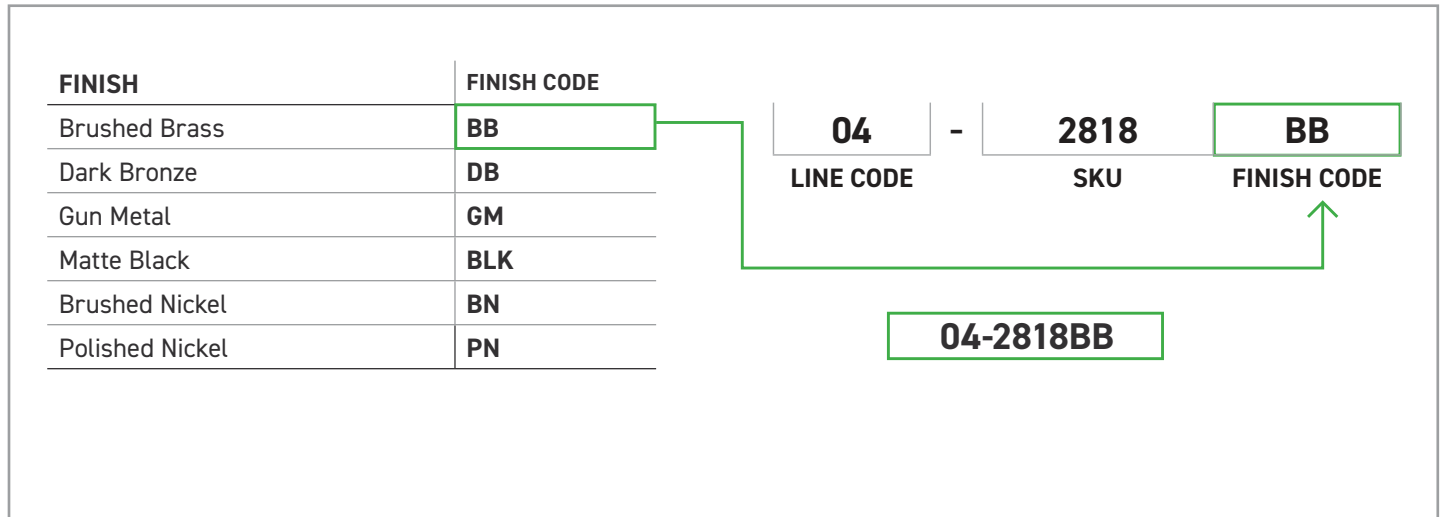

FEATURES

- Customizable configurations with moveable hooks to maximize space
- One-piece design (bars)
- Concealed screw mount

INSTALLATION

- Mounting hardware kit (plates, nylon anchors, and steel Phillips head screws) included
- Mounting plates: Paper Holder: 5-1/8" x 7/8" x 1/4" (130 mm x 23 mm x 6 mm), Towel Bar: 1-3/8" x 3/4" x 3/4" (34 mm x 21 mm x 20 mm)
- Horizontal and vertical bars to be connected during installation (fastener and allen key provided)

STOCKED FINISHES

-  Polished Chrome (PC)
-  Matte Black (BLK)

SPECIAL ORDER FINISHES

-  Brushed Brass (BB)
-  Dark Bronze (DB)
-  Gun Metal (GM)
-  Brushed Nickel (BN)
-  Polished Nickel (PN)

BOX PACK	POLISHED CHROME	MATTE BLACK	MATERIAL
Towel Bar 16" Left Vertical Bar	04-18016L	04-18016LBLK	Zinc/Stainless Steel
Towel Bar 16" Right Vertical Bar	04-18016R	04-18016RBLK	Zinc/Stainless Steel
Towel Bar 22" Left Vertical Bar	04-18022L	04-18022LBLK	Zinc/Stainless Steel
Towel Bar 22" Right Vertical Bar	04-18022R	04-18022RBLK	Zinc/Stainless Steel
Paper Holder	04-18048	04-18048BLK	Zinc
Single Modular Hook	04-18001	04-18001BLK	Zinc

HOW TO SPECIFY SPECIAL ORDER FINISHES

Please contact your Taymor Sales Representative for pricing, samples, and minimum order quantities.

To determine the item code for a special order finish product, simply add the finish code at the end of the product SKU as shown below:

Example of the item codes for the Astral Bath Collection's Towel Bars in Brushed Brass:

FUNCTIONS	LINE CODE	SKU	FINISH CODE	ITEM CODE
10" Towel Bar	04	2810	BB	04-2810BB
18" Towel Bar	04	2818	BB	04-2818BB
24" Towel Bar	04	2824	BB	04-2824BB
30" Towel Bar	04	2830	BB	04-2830BB