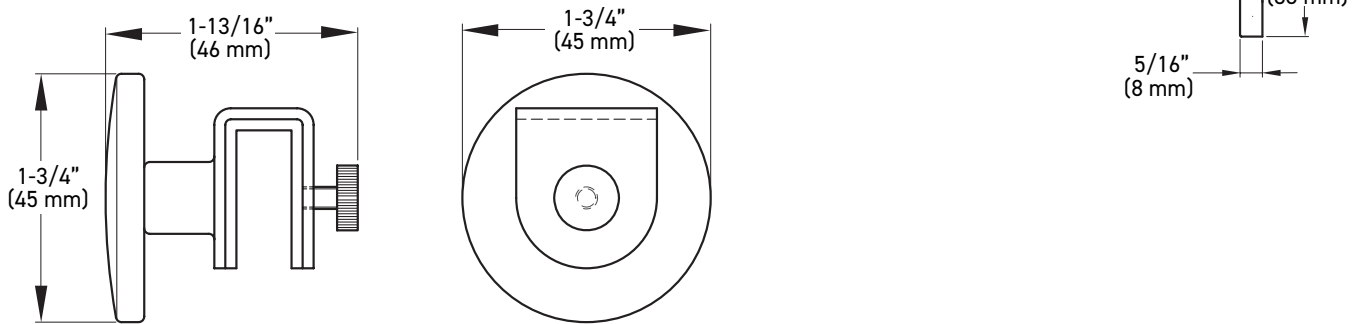

SINGLE MODULAR HOOK