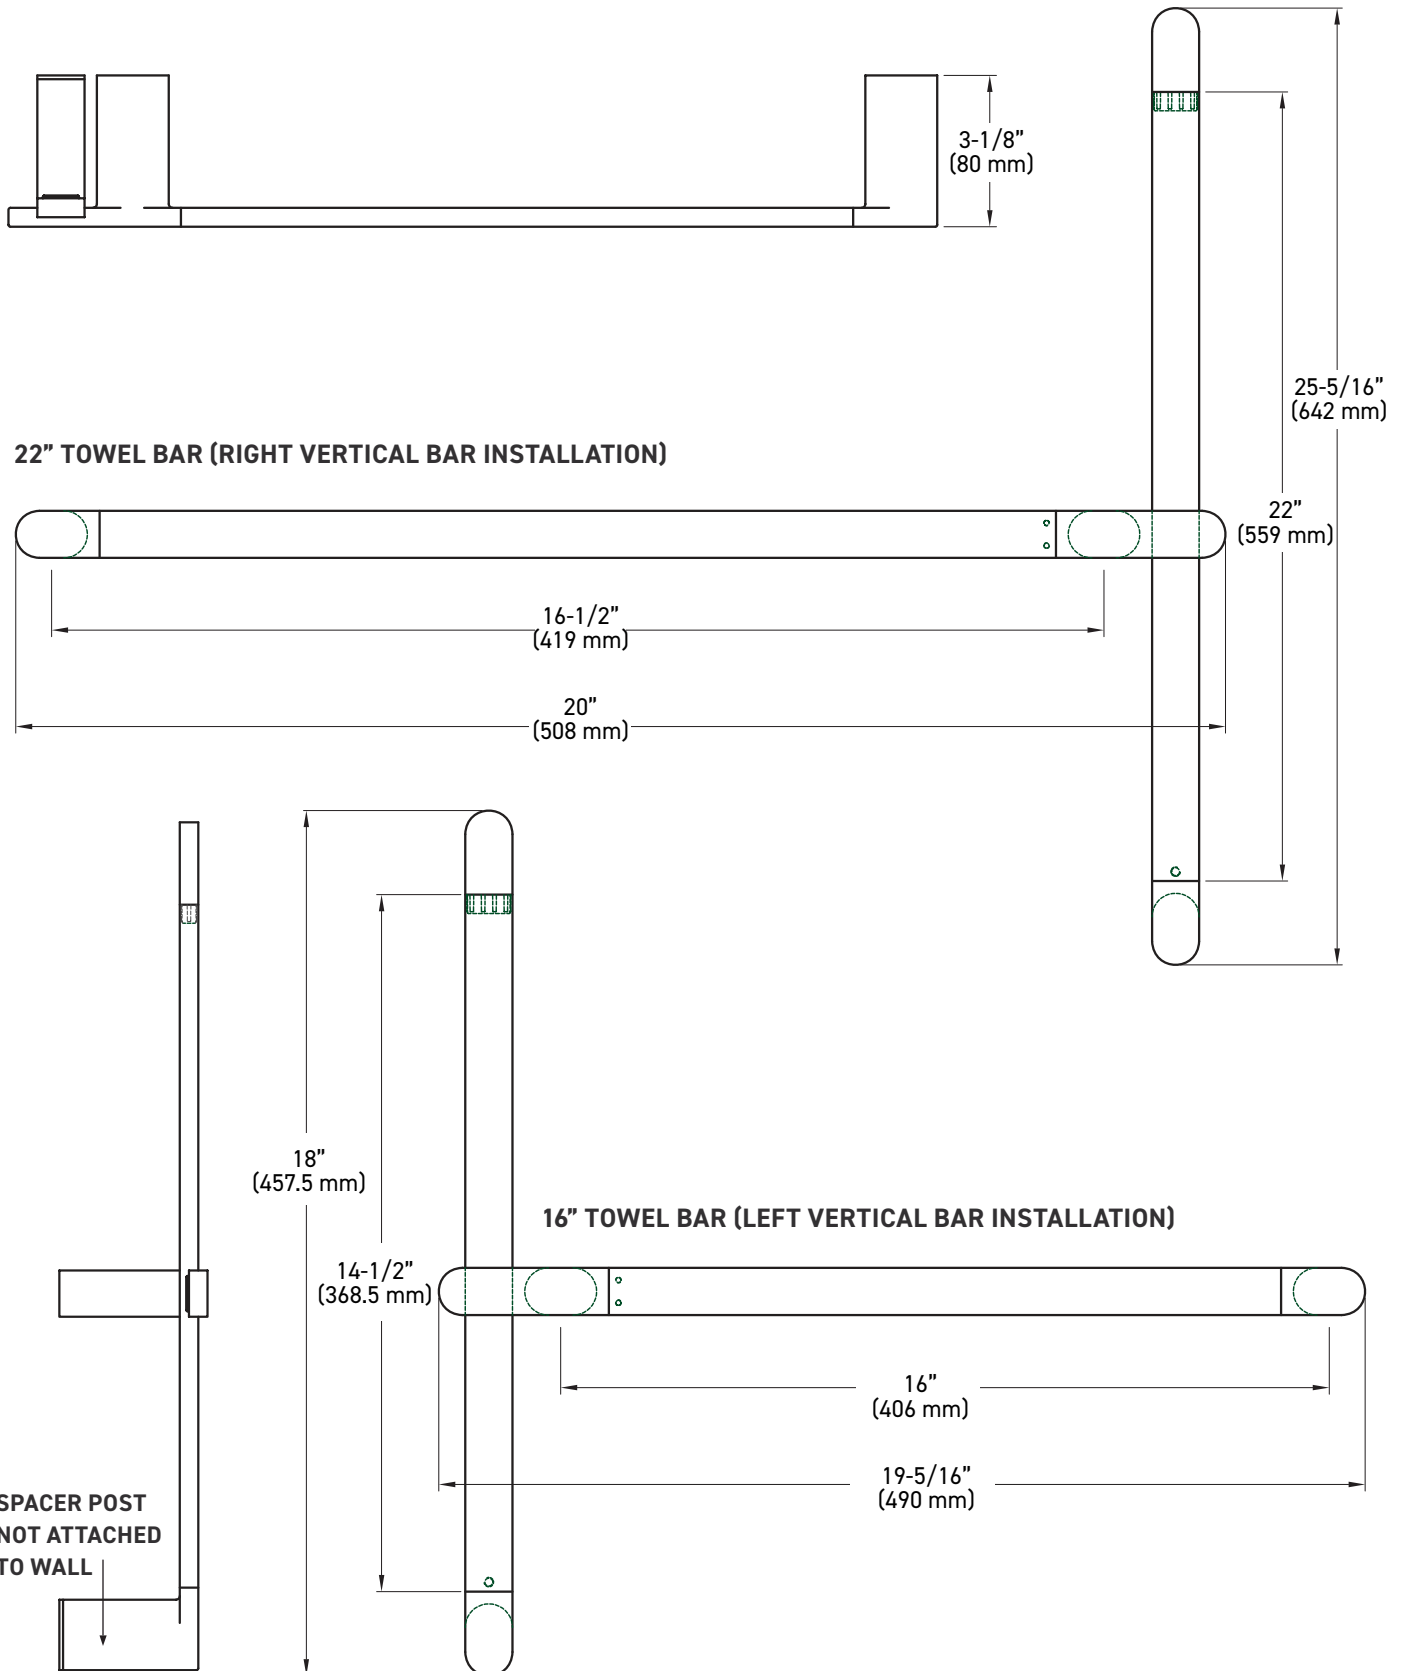

MEASUREMENTS SUBJECT TO A 3% VARIANCE. MEASUREMENTS ARE FOR REFERENCE ONLY. TAYMOR RESERVES THE RIGHT TO CHANGE PRODUCT SPECS WITHOUT NOTICE.