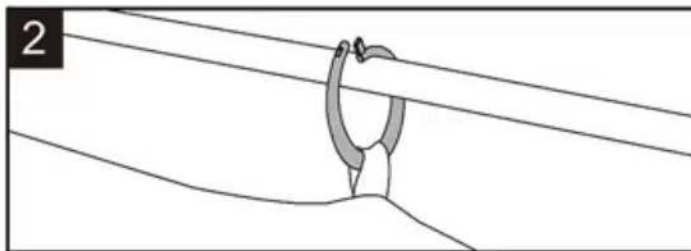

TWO ASSEMBLY OPTIONS

Effortlessly connect with clip-on rings or hooks, catering to the requirements of various gazebo structures

- Use a soft brush or a damp cloth to gently wipe the surface of the curtain to remove dust and dirt
- Regularly check the hanging hooks, ropes and other accessories
- Avoid prolonged exposure to strong sunlight for a long time