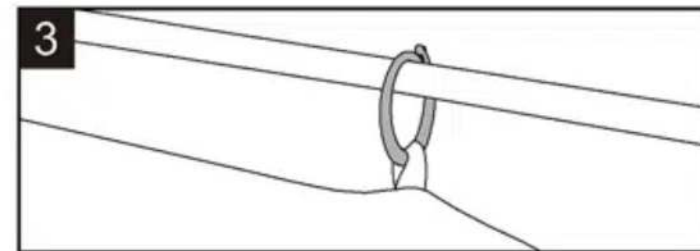

TWO ASSEMBLY OPTIONS

Effortlessly connect with clip-on rings or hooks, catering to the requirements of various gazebo structures

- Use a soft brush or a damp cloth to gently wipe the surface of the curtain to remove dust and dirt
- Regularly check the hanging hooks, ropes and other accessories
- Avoid prolonged exposure to strong sunlight for a long time