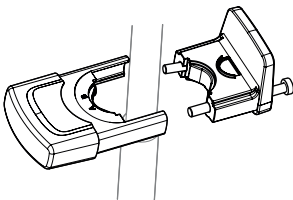

EN 14344:2004

Europe & rest of the world	USA & Canada
9-36 M 9-15 kg 20-33 lbs	9-36 M 9-15 kg 20-33 lbs

i

Check your bike : A.2

Min:
21 mm
0.83"

Max. 25 km/h
15 mph

1

25 mm

2

18 mm

3

4

5

A

B

i