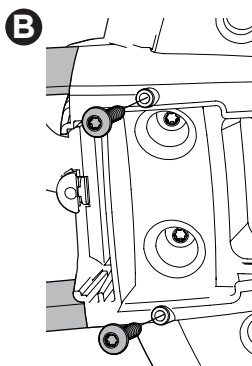

EN 14344:2004

Europe & rest of the world	USA & Canada
9-36 M 9-15 kg 20-33 lbs	9-36 M 9-15 kg 20-33 lbs

i

Check your bike : A.2

Min:
21 mm
0.83"

Max. 25 km/h
15 mph

1

25 mm

2

18 mm

3

4

5

A

B

i