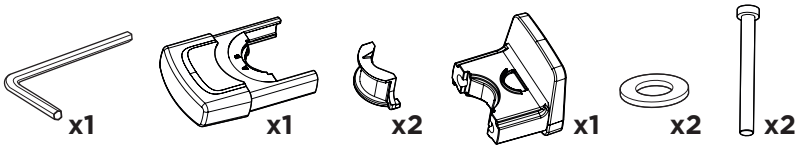

EN 14344:2004

Europe & rest of the world	USA & Canada
9-36 M 9-15 kg 20-33 lbs	9-36 M 9-15 kg 20-33 lbs

i

Check your bike : A.2

Min:
21 mm
0.83"

Max. 25 km/h
15 mph

1

25 mm

2

18 mm

3

4

5

A

B

i