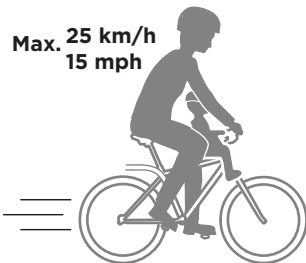

EN 14344:2004

Europe & rest of the world	USA & Canada
9-36 M 9-15 kg 20-33 lbs	9-36 M 9-15 kg 20-33 lbs

i

Check your bike : A.2

Min:
21 mm
0.83"

Max. 25 km/h
15 mph

1

25 mm