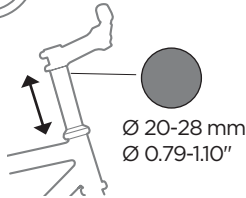

EN 14344:2004

Europe & rest of the world	USA & Canada
9-36 M 9-15 kg 20-33 lbs	9-36 M 9-15 kg 20-33 lbs

i

Check your bike : A.2

Min:
21 mm
0.83"

Max. 25 km/h
15 mph

1

25 mm

2

18 mm

3

4

5

A

B

i