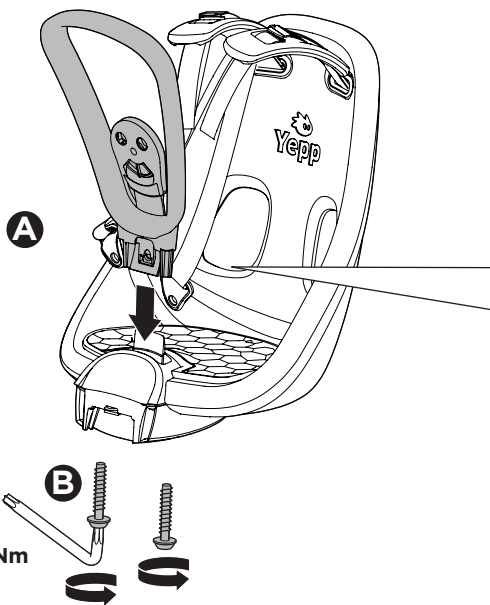

EN 14344:2004

Europe & rest of the world	USA & Canada
9-36 M 9-15 kg 20-33 lbs	9-36 M 9-15 kg 20-33 lbs

i

Check your bike : A.2

Min:
21 mm
0.83"

Max. 25 km/h
15 mph

1

25 mm

2

18 mm

3

4

5

A

B

i