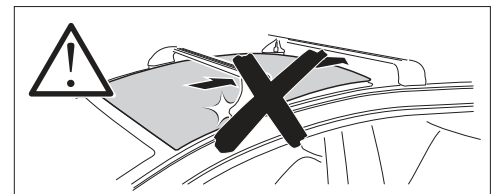

1

Kit 186223

MG QS, 5-dr SUV, 25-

ISO 11154-E

This kit is only for vehicles with flush railing.

1 KIT
Safety

1

090 x4

178 x4

022 x4

Spare Part 54201 x4

+ = Max: 75 kg / 165 lbs

Max 130 km/h / 80 Mph

2 FOOT PACK

2

> Instructions

4 Nm

x4

x1

80 km/h / 50 Mph