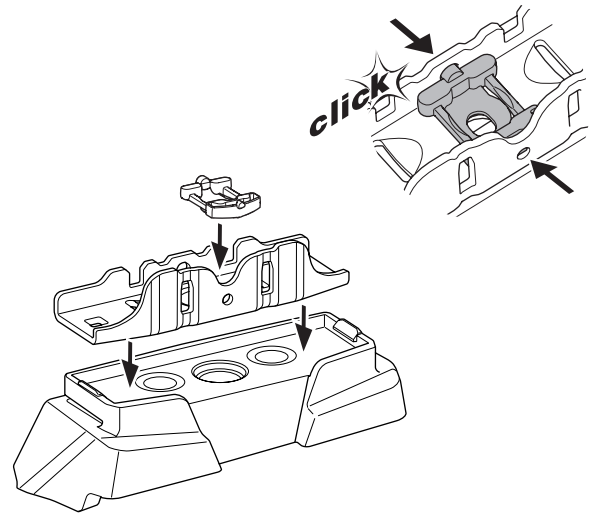

## Kit 187093

BMW 1-Series (F40), 5-dr Hatchback, 20-

ISO 11154-E

This kit is only for vehicles with fixpoint mounting.

3

4

5

6