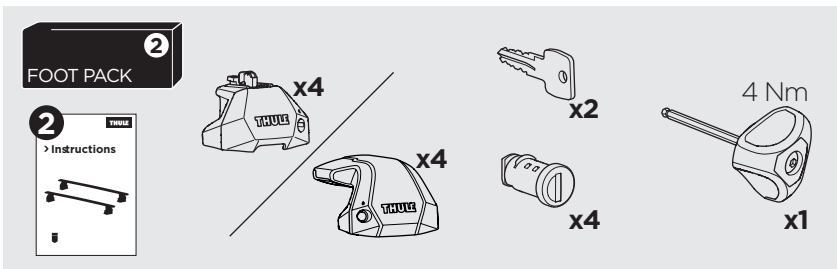

## Kit 187093

BMW 1-Series (F40), 5-dr Hatchback, 20-

ISO 11154-E

This kit is only for vehicles with fixpoint mounting.

3

4

5

6