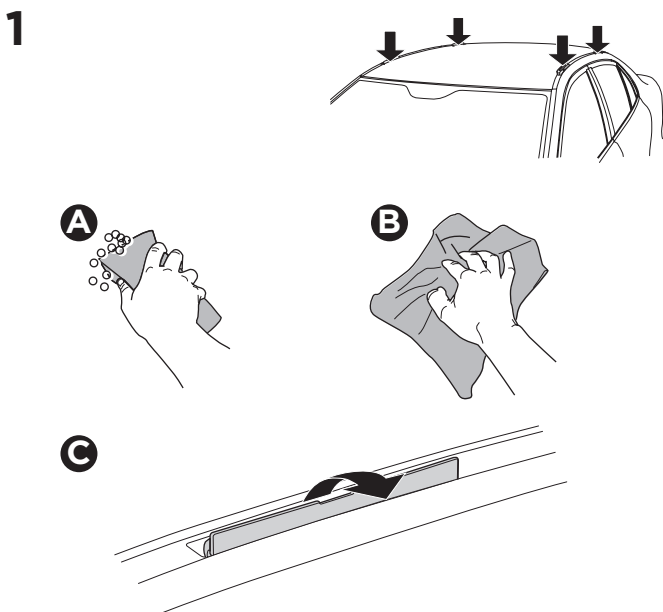

## Kit 187093

BMW 1-Series (F40), 5-dr Hatchback, 20-

ISO 11154-E

This kit is only for vehicles with fixpoint mounting.

3

4

5

6