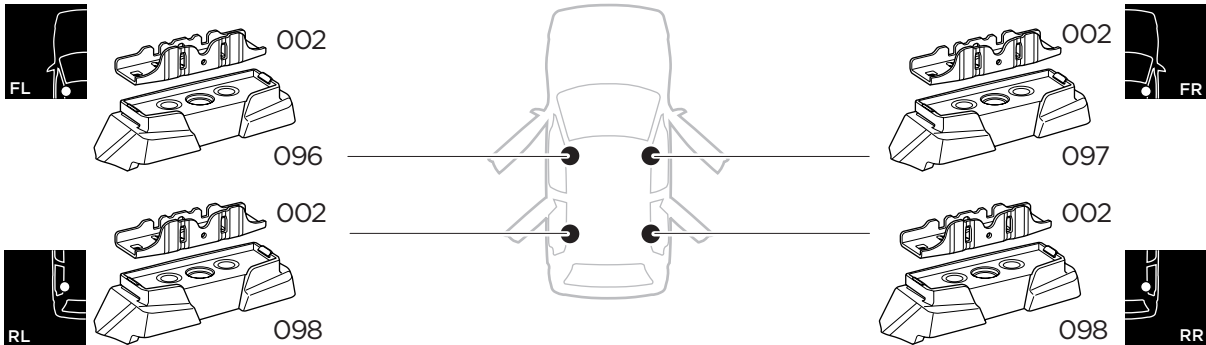

## Kit 187093

BMW 1-Series (F40), 5-dr Hatchback, 20-

ISO 11154-E

This kit is only for vehicles with fixpoint mounting.

3

4

5

6