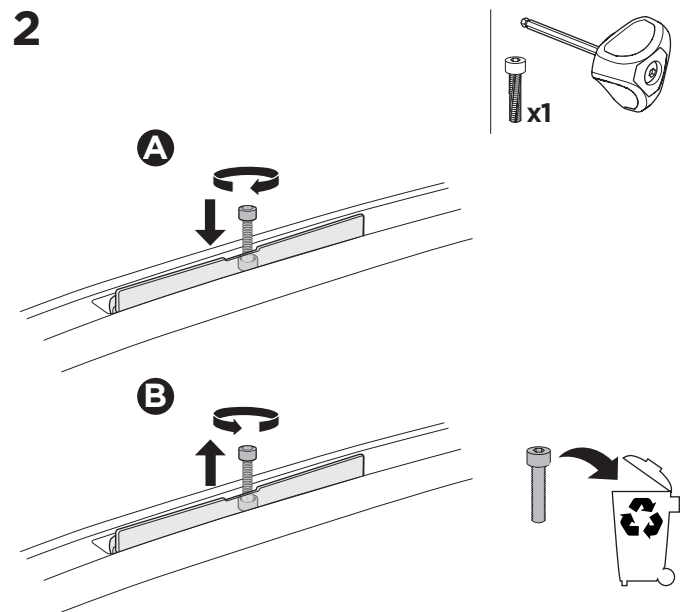

## Kit 187093

BMW 1-Series (F40), 5-dr Hatchback, 20-

ISO 11154-E

This kit is only for vehicles with fixpoint mounting.

3

4

5

6