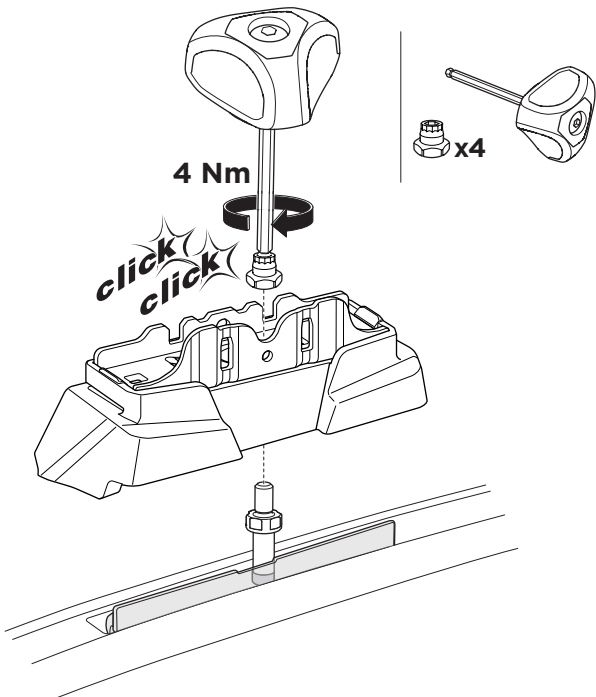

## Kit 187093

BMW 1-Series (F40), 5-dr Hatchback, 20-

ISO 11154-E

This kit is only for vehicles with fixpoint mounting.

3

4

5

6