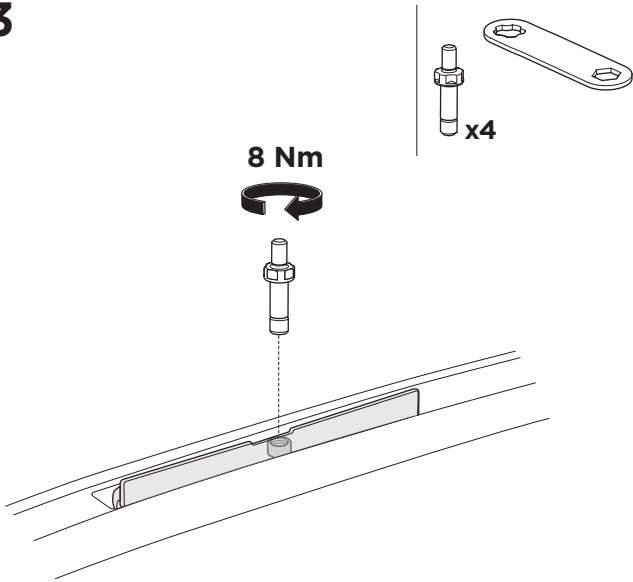

## Kit 187093

BMW 1-Series (F40), 5-dr Hatchback, 20-

ISO 11154-E

This kit is only for vehicles with fixpoint mounting.

3

4

5

6