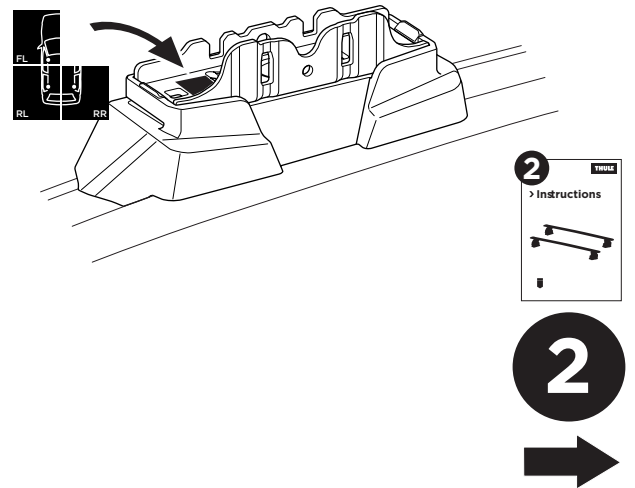

## Kit 187093

BMW 1-Series (F40), 5-dr Hatchback, 20-

ISO 11154-E

This kit is only for vehicles with fixpoint mounting.

3

4

5

6