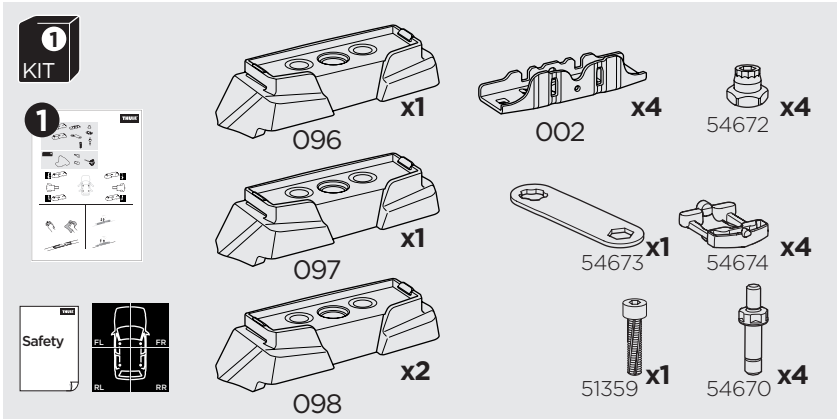

## Kit 187093

BMW 1-Series (F40), 5-dr Hatchback, 20-

ISO 11154-E

This kit is only for vehicles with fixpoint mounting.

3

4

5

6