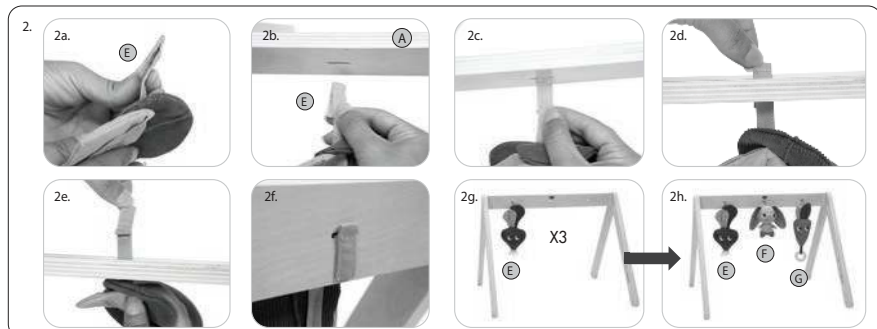

E2097IS658 0B

Tiny Love®

Garden of Adventures

Luxe Developmental Gymini®

Model Number:
120970E001, TO169

0-36m

E2097IS658 0B

Garden of Adventures Luxe Developmental Gymini®

USER GUIDE

READ THESE INSTRUCTIONS BEFORE USE.
KEEP INSTRUCTIONS FOR FUTURE REFERENCE.

⚠ CAUTION

- Adult assembly required. Hex/Allen key required for assembly (included).
- Never assemble/dismantle while baby is on mat. Always perform these actions away from the baby.
- Do not modify or alter this product in any way.
- Do not allow baby to play with the arches when they are not attached to the mat.
- Stay near and watch baby during use. This product is not safe for sleep or unsupervised use. If baby falls asleep, remove baby as soon as possible and place baby on a firm, flat sleep surface such as a crib or bassinet.
- Remove and discard packaging components before use.

Care:

1. Toys: Wipe with a damp cloth.
2. Padded mat: The mat is machine-washable (cold) on gentle cycle. Do not bleach. Do not tumble dry. Line dry only. Do not iron. Do not dry clean. Do not submerge other parts of the product in water.
3. Keep Hex/Allen key for future use. Store out of child's reach.