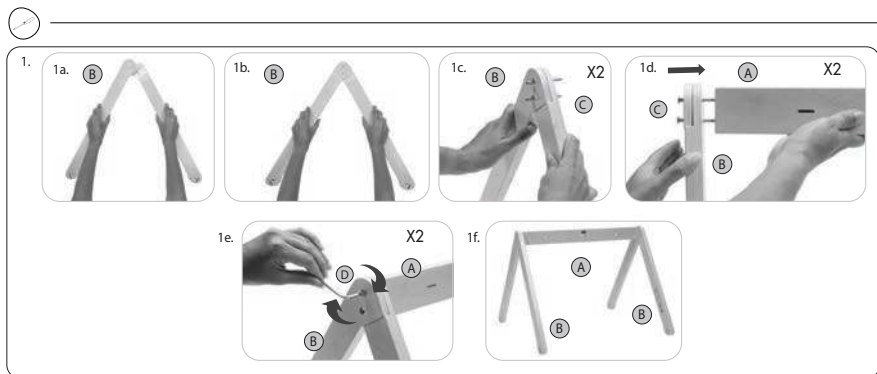

E2097IS658 0B

Tiny Love®

Garden of Adventures

Luxe Developmental Gymini®

Model Number:
120970E001, TO169

0-36m

E2097IS658 0B

Garden of Adventures Luxe Developmental Gymini®

USER GUIDE

READ THESE INSTRUCTIONS BEFORE USE.
KEEP INSTRUCTIONS FOR FUTURE REFERENCE.

⚠ CAUTION

- Adult assembly required. Hex/Allen key required for assembly (included).
- Never assemble/dismantle while baby is on mat. Always perform these actions away from the baby.
- Do not modify or alter this product in any way.
- Do not allow baby to play with the arches when they are not attached to the mat.
- Stay near and watch baby during use. This product is not safe for sleep or unsupervised use. If baby falls asleep, remove baby as soon as possible and place baby on a firm, flat sleep surface such as a crib or bassinet.
- Remove and discard packaging components before use.

Care:

1. Toys: Wipe with a damp cloth.
2. Padded mat: The mat is machine-washable (cold) on gentle cycle. Do not bleach. Do not tumble dry. Line dry only. Do not iron. Do not dry clean. Do not submerge other parts of the product in water.
3. Keep Hex/Allen key for future use. Store out of child's reach.