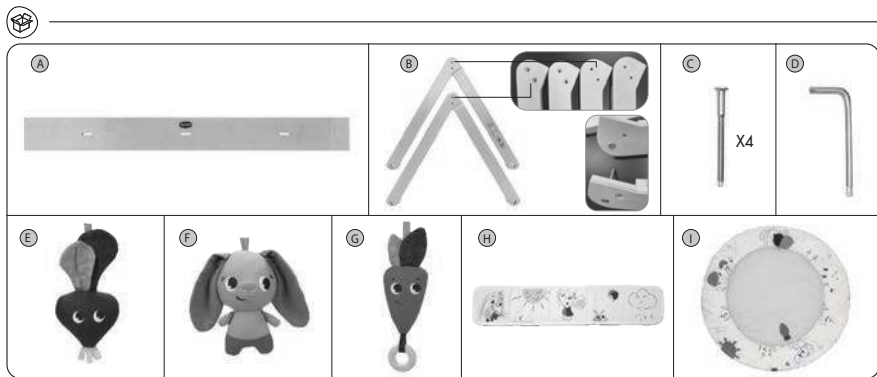

E2097IS658 0B

Tiny Love®

Garden of Adventures

Luxe Developmental Gymini®

Model Number:
120970E001, TO169

0-36m

E2097IS658 0B

Garden of Adventures Luxe Developmental Gymini®

USER GUIDE

READ THESE INSTRUCTIONS BEFORE USE.
KEEP INSTRUCTIONS FOR FUTURE REFERENCE.

⚠ CAUTION

- Adult assembly required. Hex/Allen key required for assembly (included).
- Never assemble/dismantle while baby is on mat. Always perform these actions away from the baby.
- Do not modify or alter this product in any way.
- Do not allow baby to play with the arches when they are not attached to the mat.
- Stay near and watch baby during use. This product is not safe for sleep or unsupervised use. If baby falls asleep, remove baby as soon as possible and place baby on a firm, flat sleep surface such as a crib or bassinet.
- Remove and discard packaging components before use.

Care:

1. Toys: Wipe with a damp cloth.
2. Padded mat: The mat is machine-washable (cold) on gentle cycle. Do not bleach. Do not tumble dry. Line dry only. Do not iron. Do not dry clean. Do not submerge other parts of the product in water.
3. Keep Hex/Allen key for future use. Store out of child's reach.