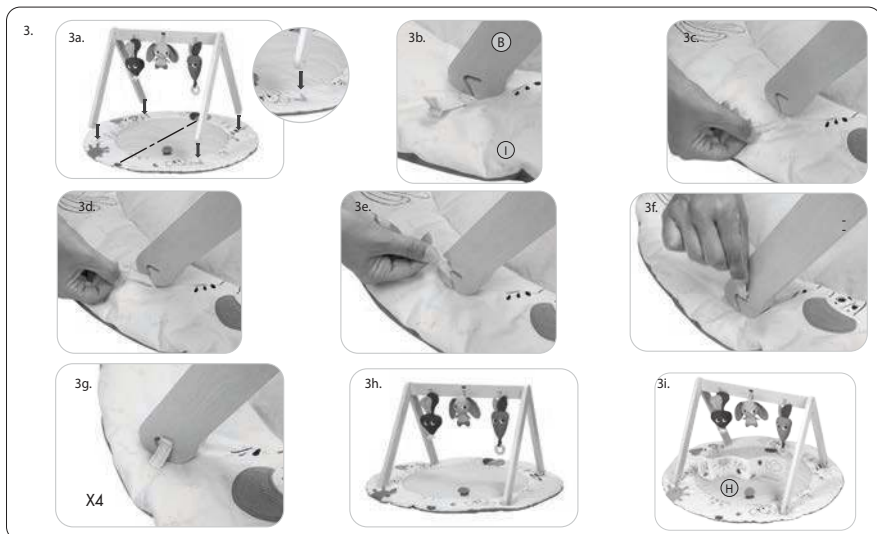

E2097IS658 0B

Tiny Love®

Garden of Adventures

Luxe Developmental Gymini®

Model Number:
120970E001, TO169

0-36m

E2097IS658 0B

Garden of Adventures Luxe Developmental Gymini®

USER GUIDE

READ THESE INSTRUCTIONS BEFORE USE.
KEEP INSTRUCTIONS FOR FUTURE REFERENCE.

⚠ CAUTION

- Adult assembly required. Hex/Allen key required for assembly (included).
- Never assemble/dismantle while baby is on mat. Always perform these actions away from the baby.
- Do not modify or alter this product in any way.
- Do not allow baby to play with the arches when they are not attached to the mat.
- Stay near and watch baby during use. This product is not safe for sleep or unsupervised use. If baby falls asleep, remove baby as soon as possible and place baby on a firm, flat sleep surface such as a crib or bassinet.
- Remove and discard packaging components before use.

Care:

1. Toys: Wipe with a damp cloth.
2. Padded mat: The mat is machine-washable (cold) on gentle cycle. Do not bleach. Do not tumble dry. Line dry only. Do not iron. Do not dry clean. Do not submerge other parts of the product in water.
3. Keep Hex/Allen key for future use. Store out of child's reach.