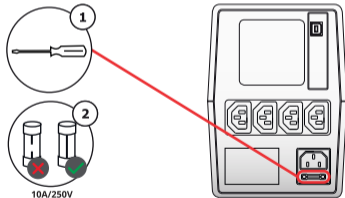

FAQ

ERROR

>600W

www.trust.com/23843/driver

Download Software

1000VA UPS

WITH 4 POWER OUTLETS

emergency back-up battery