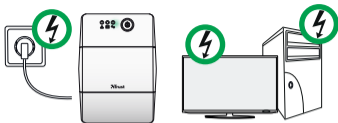

FAQ

ERROR

>600W

www.trust.com/23843/driver

Download Software

1000VA UPS

WITH 4 POWER OUTLETS

emergency back-up battery