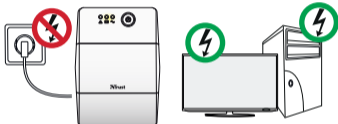

FAQ

ERROR

>600W

www.trust.com/23843/driver

Download Software

1000VA UPS

WITH 4 POWER OUTLETS

emergency back-up battery