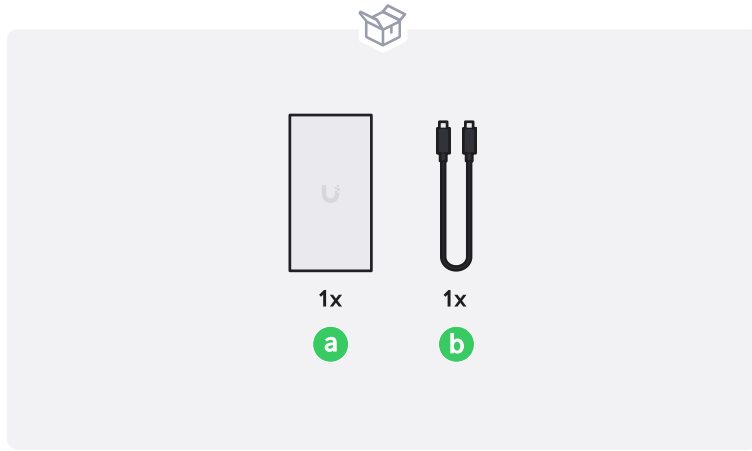

10Gbps Ethernet to USB-C Adapter

1

Switching

10G

Mac / PC

If you need further assistance, visit our [Help Center](#) or contact [Ubiquiti Support](#).