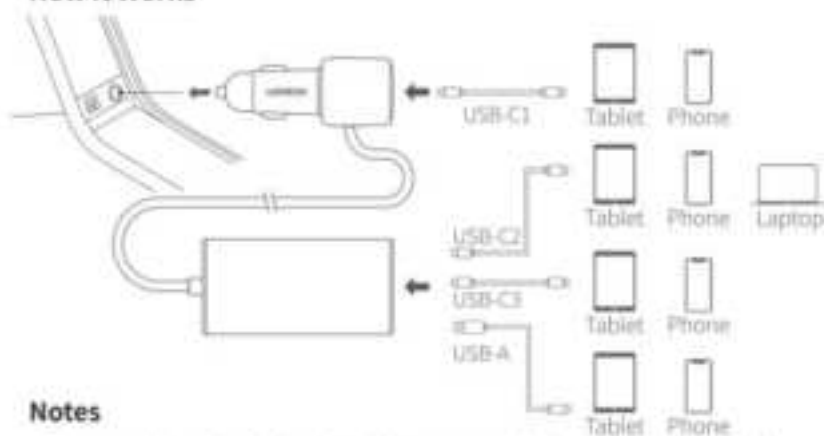

150W 4-Port GaN Fast Car Charger

Model: EC706

User Manual | Benutzerhandbuch

Package Contents

- 1× 150W 4-Port GaN Fast Car Charger
- 1× User Manual

Product Overview

How It Works

Notes

Power Distribution

Port/Power	USB-C1	USB-C2	USB-C3	USB-A
Single-Port Charging	30W	*	*	*
	*	140W	*	*
	*	*	30W	*
	*	*	*	22.5W
Two-Port Charging	30W	100W	*	*
	30W	*	30W	*
	30W	*	*	22.5W
	*	100W	30W	*
	*	100W	*	22.5W
	*	*	24W	
Three-Port Charging	30W	90W	30W	*
	30W	90W	*	22.5W
	30W	*	24W	
	*	100W	24W	
Four-Port Charging	30W	90W	24W	

Specifications

Product Name	150W 4-Port GaN Fast Car Charger
Input	12-24V=18A Max
USB-A Output	5.0V=3.0A/9.0V=2.0A/10.0V=2.25A/12.0V=1.5A
USB-C1 Output	5.0V=3.0A/9.0V=3.0A/12.0V=2.5A
USB-C2 Output	5.0V=3.0A/9.0V=3.0A/12.0V=3.0A/15.0V=3.0A/20.0V=5.0A/28.0V=5.0A Max
USB-C3 Output	5.0V=3.0A/9.0V=3.0A/12.0V=2.5A
Total Output Power	150.0W Max
Cable Length	1m/3.3ft