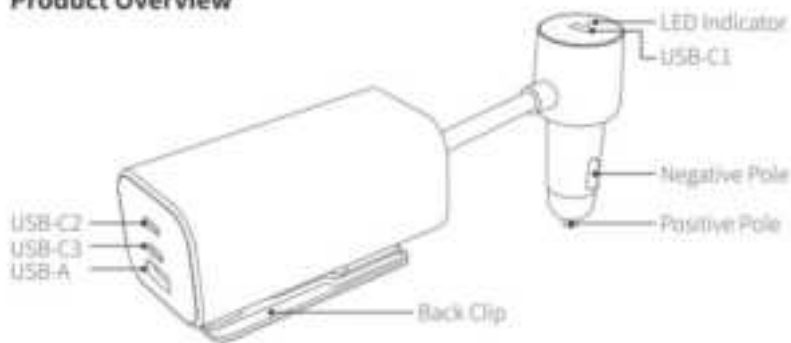

150W 4-Port GaN Fast Car Charger

Model: EC706

User Manual | Benutzerhandbuch

Package Contents

- 1× 150W 4-Port GaN Fast Car Charger
- 1× User Manual

Product Overview

How It Works

Notes

Power Distribution

Port/Power	USB-C1	USB-C2	USB-C3	USB-A
Single-Port Charging	30W	*	*	*
	*	140W	*	*
	*	*	30W	*
	*	*	*	22.5W
Two-Port Charging	30W	100W	*	*
	30W	*	30W	*
	30W	*	*	22.5W
	*	100W	30W	*
	*	100W	*	22.5W
	*	*	24W	
Three-Port Charging	30W	90W	30W	*
	30W	90W	*	22.5W
	30W	*	24W	
	*	100W	24W	
Four-Port Charging	30W	90W	24W	

Specifications

Product Name	150W 4-Port GaN Fast Car Charger
Input	12-24V=18A Max
USB-A Output	5.0V=3.0A/9.0V=2.0A/10.0V=2.25A/12.0V=1.5A
USB-C1 Output	5.0V=3.0A/9.0V=3.0A/12.0V=2.5A
USB-C2 Output	5.0V=3.0A/9.0V=3.0A/12.0V=3.0A/15.0V=3.0A/20.0V=5.0A/28.0V=5.0A Max
USB-C3 Output	5.0V=3.0A/9.0V=3.0A/12.0V=2.5A
Total Output Power	150.0W Max
Cable Length	1m/3.3ft