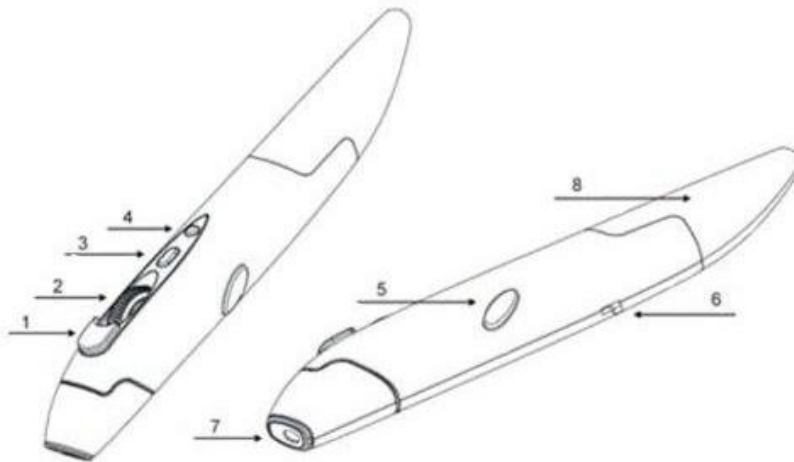

- ***Compatibility***

Air Mouse Pen can be used for Windows, Linux, Mac, and Android OS.

1. Left key
2. Wheel
3. DPI switch

4. Low voltage alarm
5. Right key
6. Power switch

7. Optical sensor
8. Battery compartment