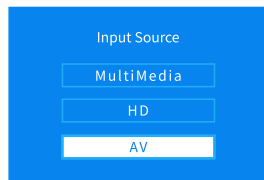

C. AV Connection