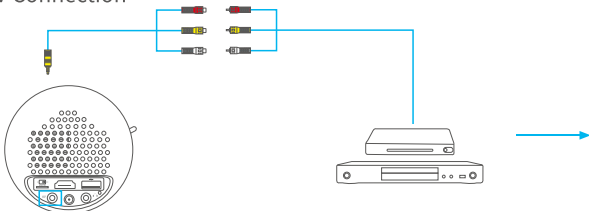

C. AV Connection