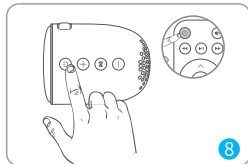

Press the **Power Button** once to turn off the projector.