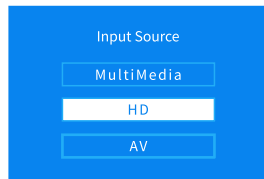

B. HD Connection