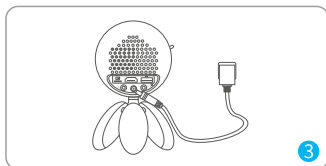

## QUICK START

Mount the Stand to **Miracle 110**.

Open the cover on the back of **Miracle 110**, and place the projector on a flat surface.

Plug the **Power Adapter** into the projector and an outlet.

Connect your device to the projector correctly.