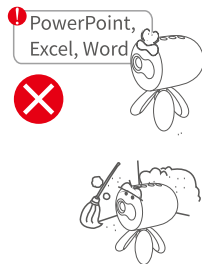

NOT Recommended