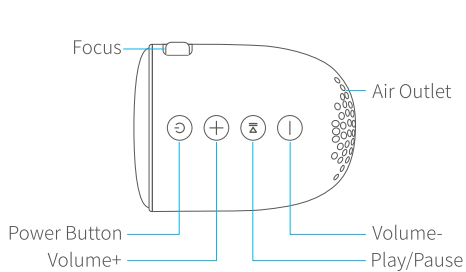

FUNCTION OVERVIEW