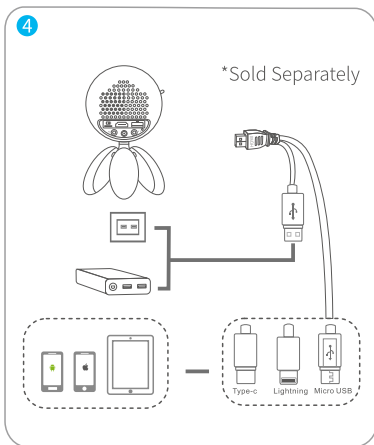

## QUICK START

Mount the Stand to **Miracle 110**.

Open the cover on the back of **Miracle 110**, and place the projector on a flat surface.

Plug the **Power Adapter** into the projector and an outlet.

Connect your device to the projector correctly.