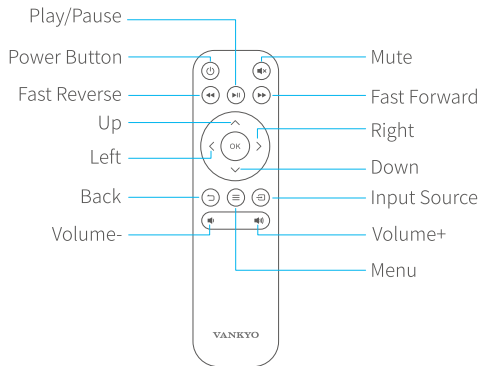

FUNCTION OVERVIEW