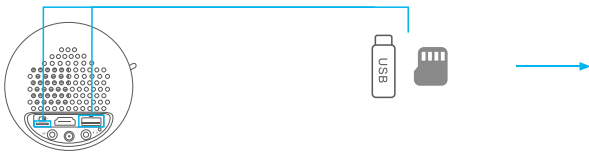

## QUICK START

Mount the Stand to **Miracle 110**.

Open the cover on the back of **Miracle 110**, and place the projector on a flat surface.

Plug the **Power Adapter** into the projector and an outlet.

Connect your device to the projector correctly.

Press the **Power Button** to turn on the projector.

Select the correct **Input Source** by pressing  on the remote.

Adjust the **Focus** to get the best image performance.

Press the **Power Button** once to turn off the projector.

# INPUT SOURCE

Press  on the remote to enter the interface of Input Source.

## A. Multimedia Connection