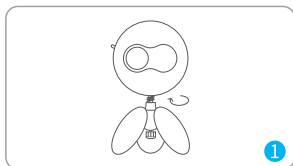

QUICK START

Mount the Stand to **Miracle 110**.