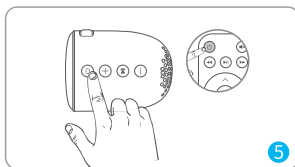

## QUICK START

Mount the Stand to **Miracle 110**.

Open the cover on the back of **Miracle 110**, and place the projector on a flat surface.

Plug the **Power Adapter** into the projector and an outlet.

Connect your device to the projector correctly.