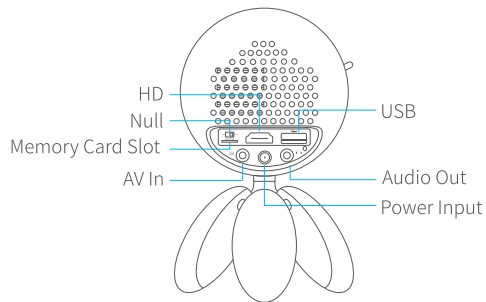

## QUICK START

Mount the Stand to **Miracle 110**.

Open the cover on the back of **Miracle 110**, and place the projector on a flat surface.

Plug the **Power Adapter** into the projector and an outlet.

Connect your device to the projector correctly.