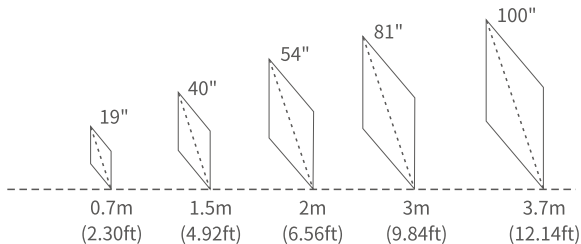

PROJECTION DISTANCE&SIZE

The recommended projection screen is around 54 inches with a distance of around 6.56ft.
Ambient darkness will improve the clarity of the projected images.