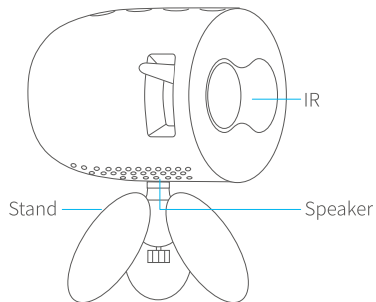

FUNCTION OVERVIEW