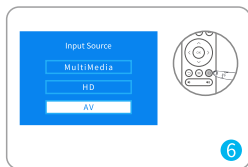

Select the correct **Input Source** by pressing on the remote.