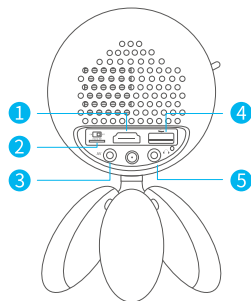

PROJECTOR CONNECTIONS