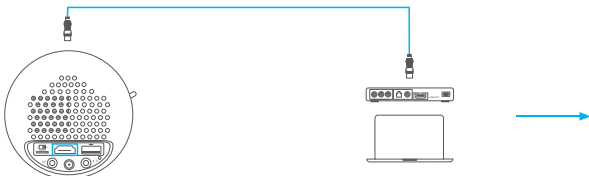

B. HD Connection