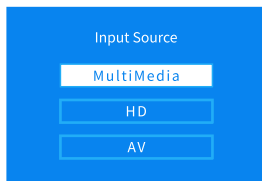

Press the **Power Button** to turn on the projector.

Select the correct **Input Source** by pressing  on the remote.

Adjust the **Focus** to get the best image performance.

Press the **Power Button** once to turn off the projector.

# INPUT SOURCE

Press  on the remote to enter the interface of Input Source.

## A. Multimedia Connection