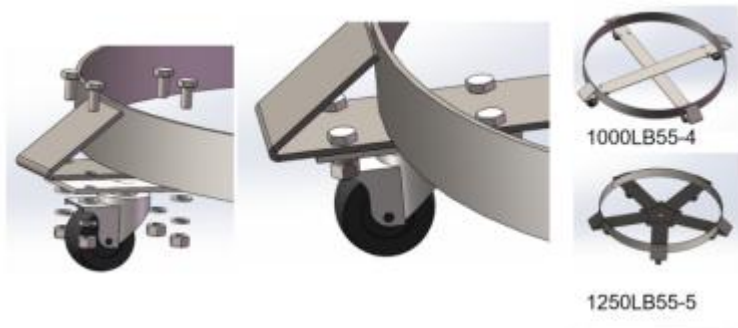

ASSEMBLY AND USE

1000LB55-4 and 1250LB55-5 installation as shown in the figure

2000LB55-4 installation wheel ,the shaft goes through the frame to secure the wheels as in step 2,the wire holds the shaft in place to prevent it from slipping out as in step 3.