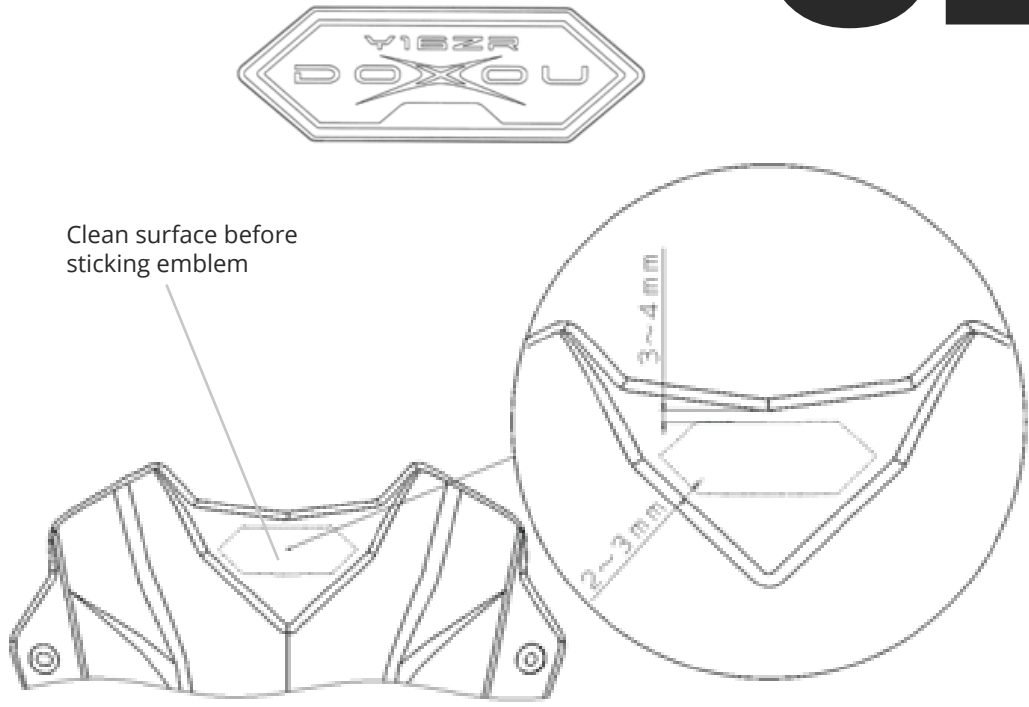

Y16ZR

**Y16ZR DOXOU EMBLEM
INSTALLATION MANUAL**

USER MAN UAL-

STANDARD VISOR

- 1) Clean visor surface with soap & water.
- 2) Remove adhesive liner from DOXOU emblem.
- 3) Carefully stick emblem to visor according to the position in the image

01

Y 1 6 Z R A C C E S S O R Y V I S O R
ACCESSORY VISOR

- 4) Clean visor surface with soap & water.
- 5) Remove adhesive liner from DOXOU emblem.
- 6) Carefully stick emblem to visor according to the position in the image