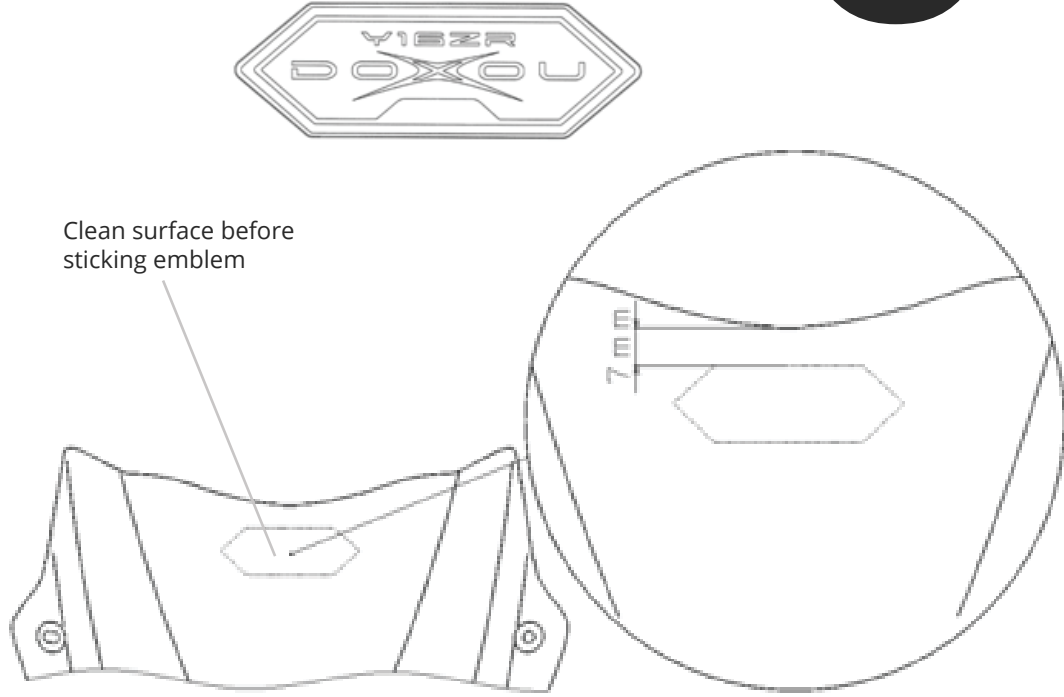

Y16ZR

**Y16ZR DOXOU EMBLEM
INSTALLATION MANUAL**

USER MAN UAL-

STANDARD VISOR

- 1) Clean visor surface with soap & water.
- 2) Remove adhesive liner from DOXOU emblem.
- 3) Carefully stick emblem to visor according to the position in the image

01

Y 1 6 Z R A C C E S S O R Y V I S O R
ACCESSORY VISOR

- 4) Clean visor surface with soap & water.
- 5) Remove adhesive liner from DOXOU emblem.
- 6) Carefully stick emblem to visor according to the position in the image